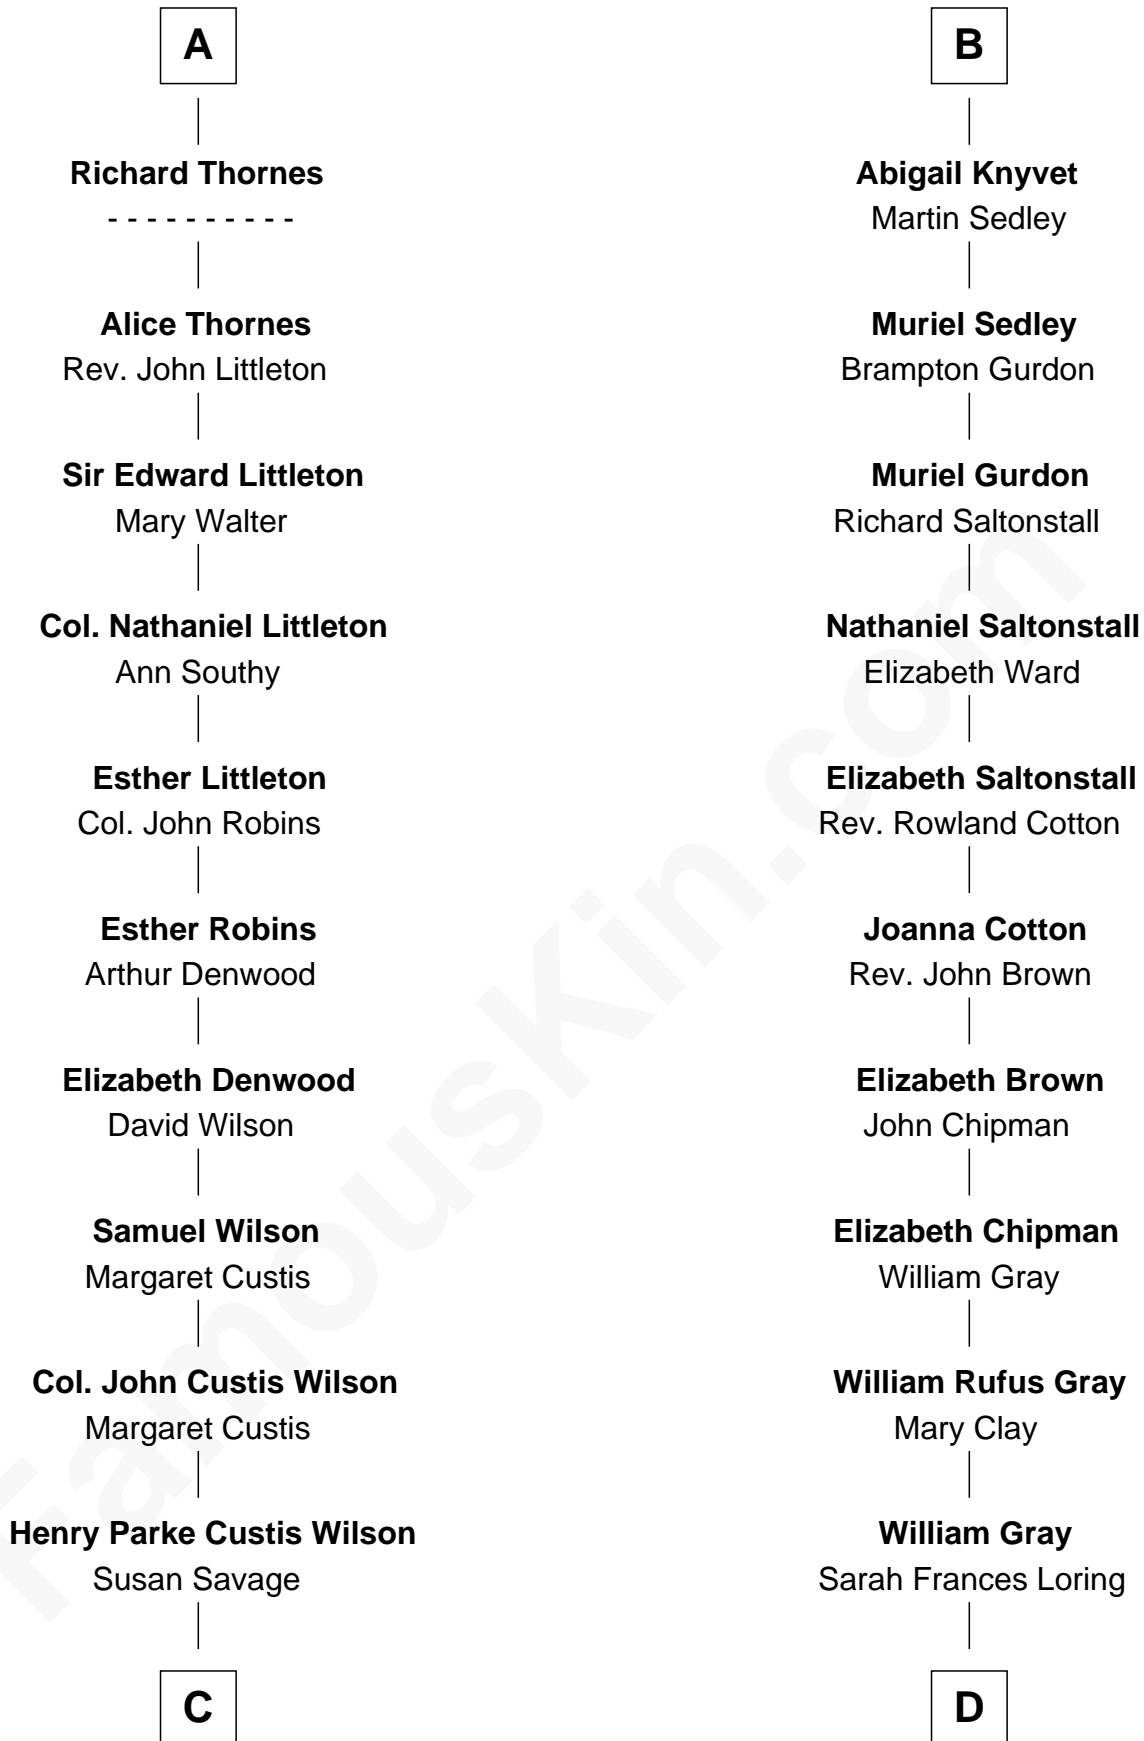

# FamousKin.com Relationship Chart of

**Paget Brewster**  
*TV Actress*

20th cousin 1 time removed of

**Story Musgrave**  
*NASA Astronaut*

**Edward III, King of England**  
Philippa of Hainault

**C**

**Susan Savage Wilson**

John Ledyard Hodge

**Ellen Mackenzie Hodge**

Dr. George Washington Wales Brewster

**George Washington Wales Brewster**

Joan Ryerson

**Galen Brewster**

Hathaway Tew

**Paget Brewster**

*TV Actress*

**D**

**Edward Gray**

Elizabeth Gray Story

**Marguerite Gray**

John Butler Swann

**Marguerite Swann**

Percy Musgrave