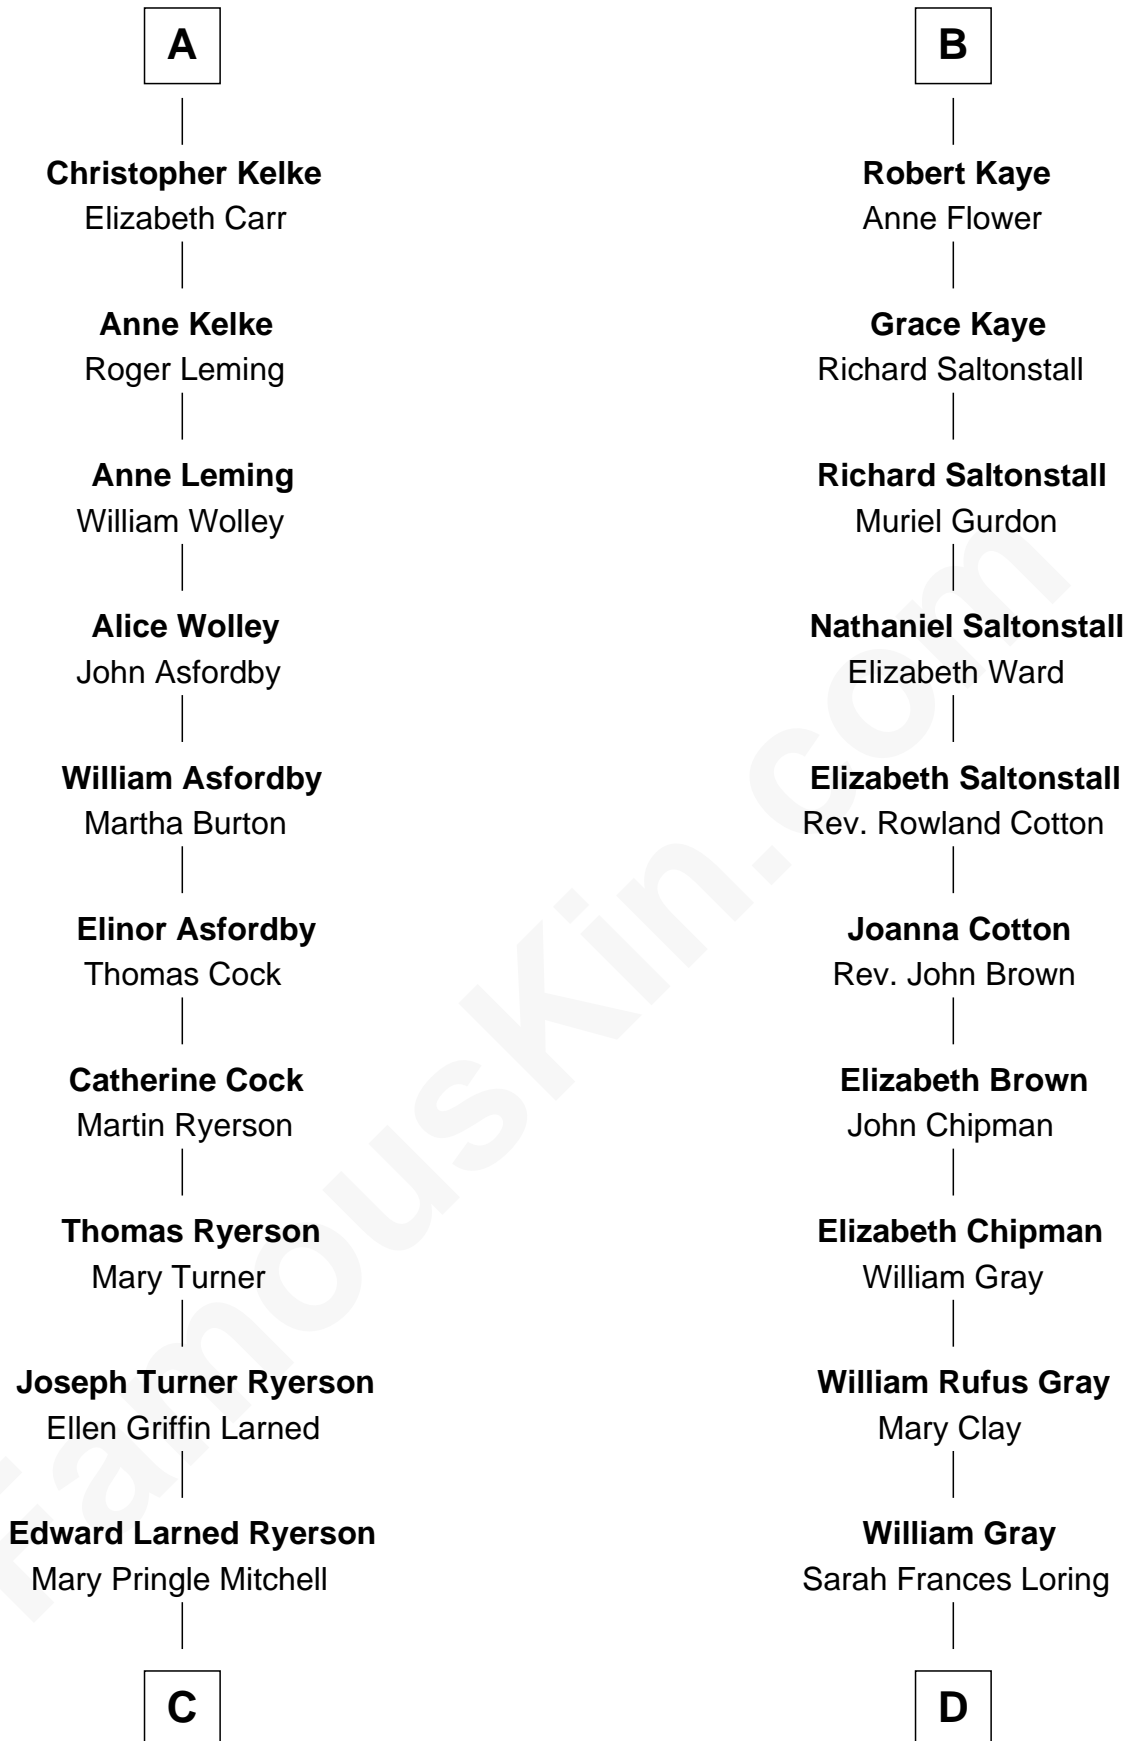

FamousKin.com Relationship Chart of

Paget Brewster

TV Actress

20th cousin of

Story Musgrave

NASA Astronaut

Sir Henry Percy
Margaret de Neville

Sir Henry Percy
Elizabeth Mortimer

A

Sir Henry Percy
Elizabeth Mortimer

Sir Henry Percy
Eleanor Neville

Sir Henry Percy
Eleanor Poynings

Margaret Percy
Sir William Gascoigne

Dorothy Gascoigne
Sir Ninian Markenfield

Alice Markenfield
Sir Robert Mauleverer

Dorothy Mauleverer
John Kaye

B

C

Donald Mitchell Ryerson

Isabelle McGenniss

Joan Ryerson

George Washington Wales Brewster

Galen Brewster

Hathaway Tew

Paget Brewster

TV Actress

D

Edward Gray

Elizabeth Gray Story

Marguerite Gray

John Butler Swann