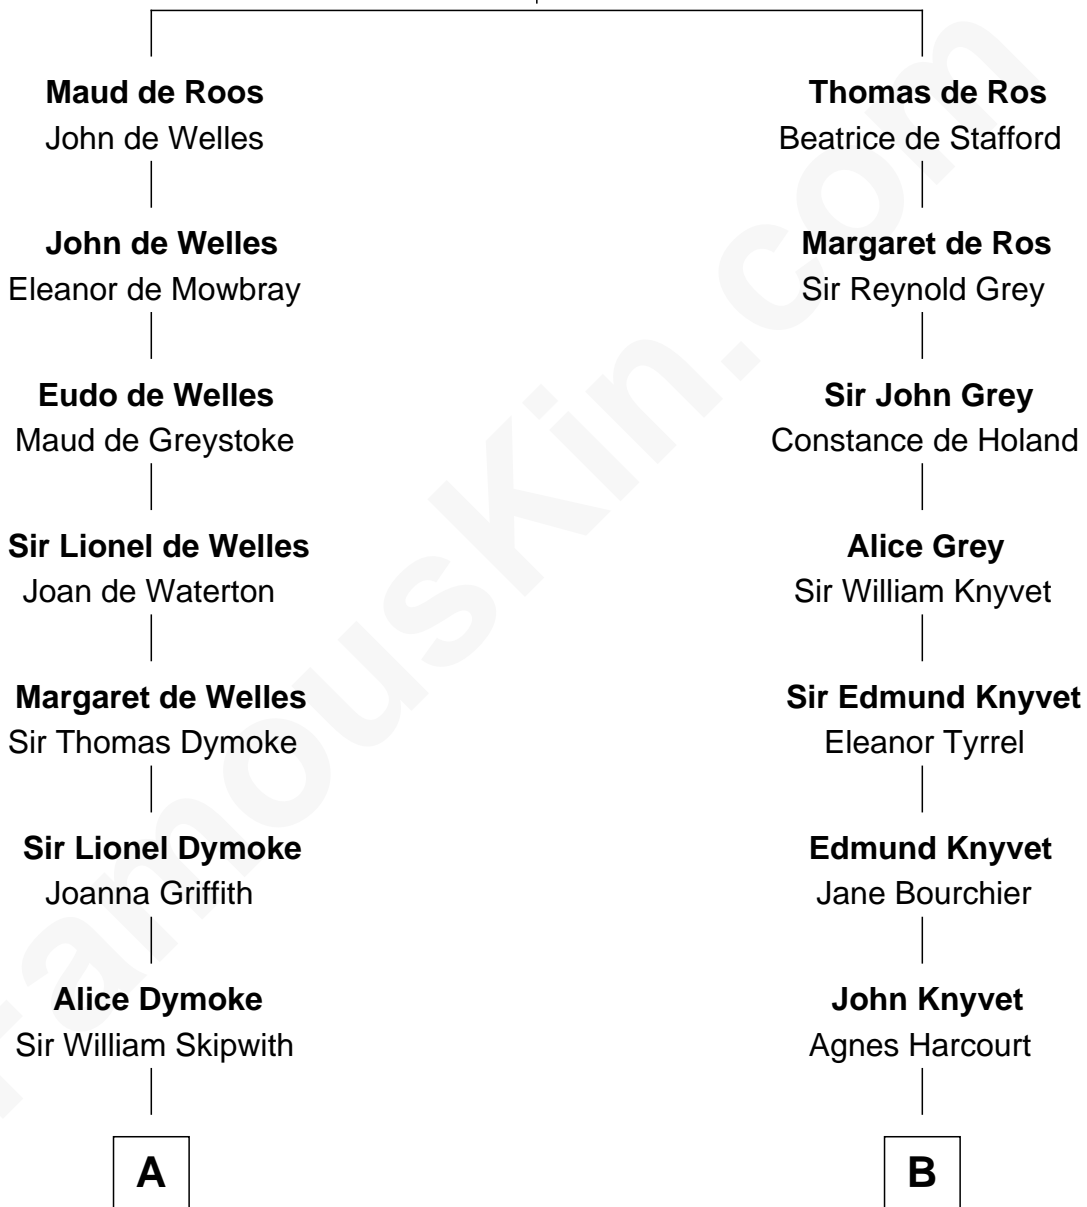

FamousKin.com Relationship Chart of

Paget Brewster

TV Actress

20th cousin of

Story Musgrave

NASA Astronaut

Sir William de Ros
Margery de Badlesmere

C

Donald Mitchell Ryerson

Isabelle McGenniss

Joan Ryerson

George Washington Wales Brewster

Galen Brewster

Hathaway Tew

Paget Brewster

TV Actress

D

Edward Gray

Elizabeth Gray Story

Marguerite Gray

John Butler Swann

Marguerite Swann

Percy Musgrave

Story Musgrave