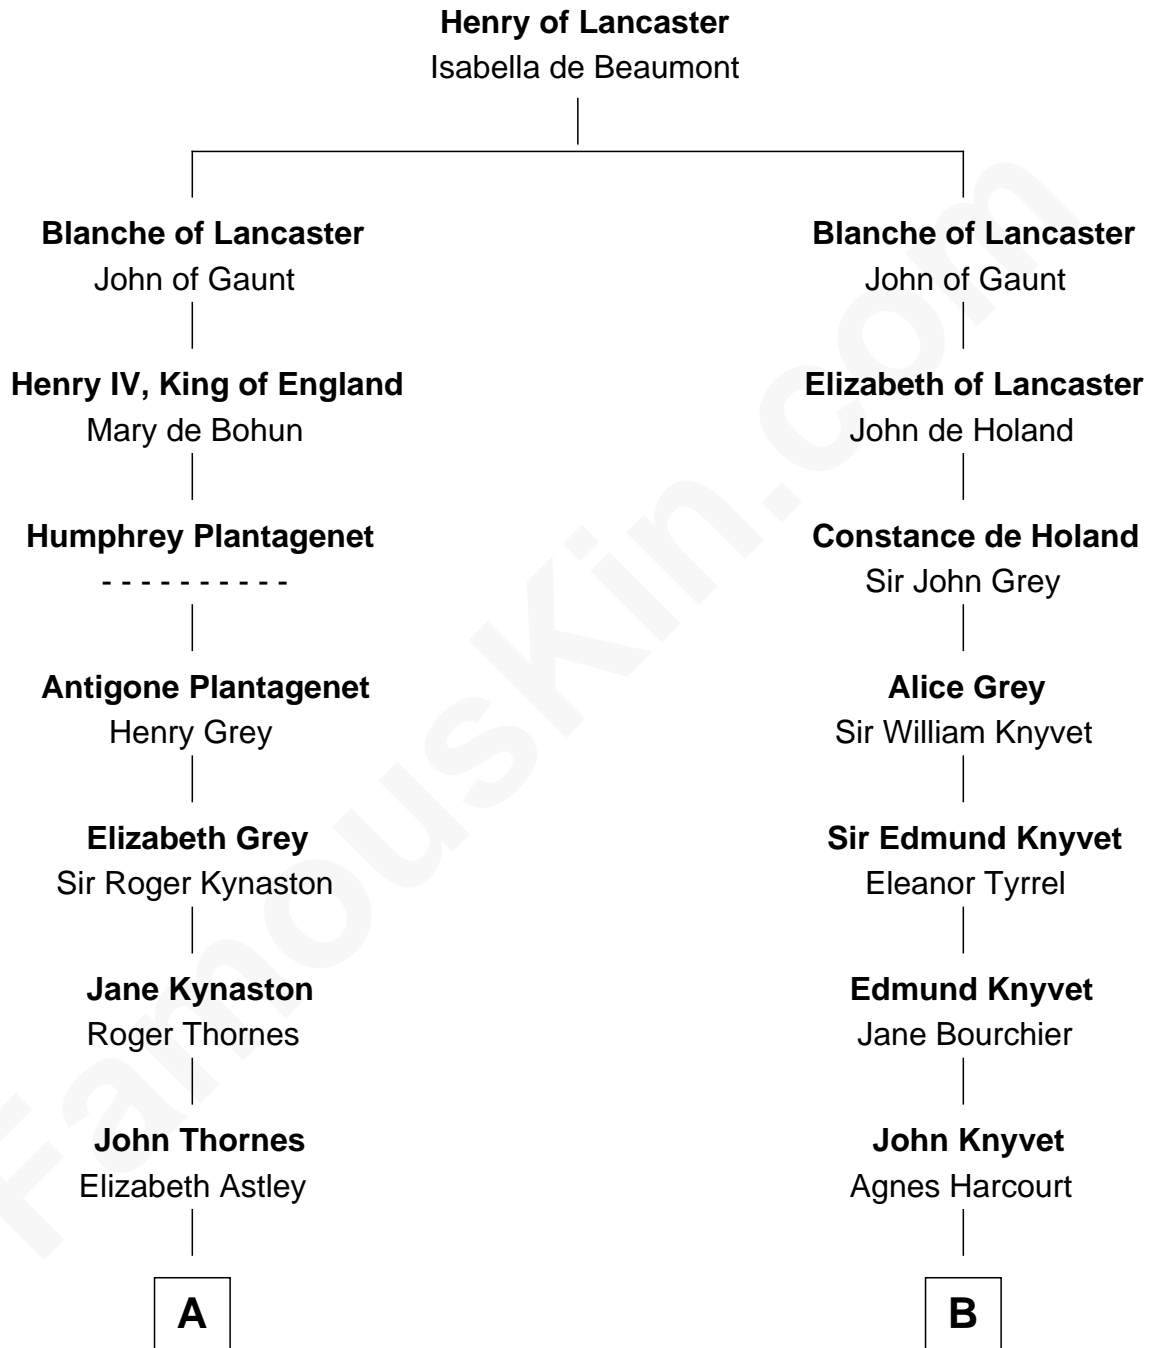

FamousKin.com Relationship Chart of

Paget Brewster
TV Actress

20th cousin 1 time removed of

Story Musgrave
NASA Astronaut

C

Susan Savage Wilson

John Ledyard Hodge

Ellen Mackenzie Hodge

Dr. George Washington Wales Brewster

George Washington Wales Brewster

Joan Ryerson

Galen Brewster

Hathaway Tew

Paget Brewster

TV Actress

D

Edward Gray

Elizabeth Gray Story

Marguerite Gray

John Butler Swann

Marguerite Swann

Percy Musgrave

Story Musgrave

NASA Astronaut