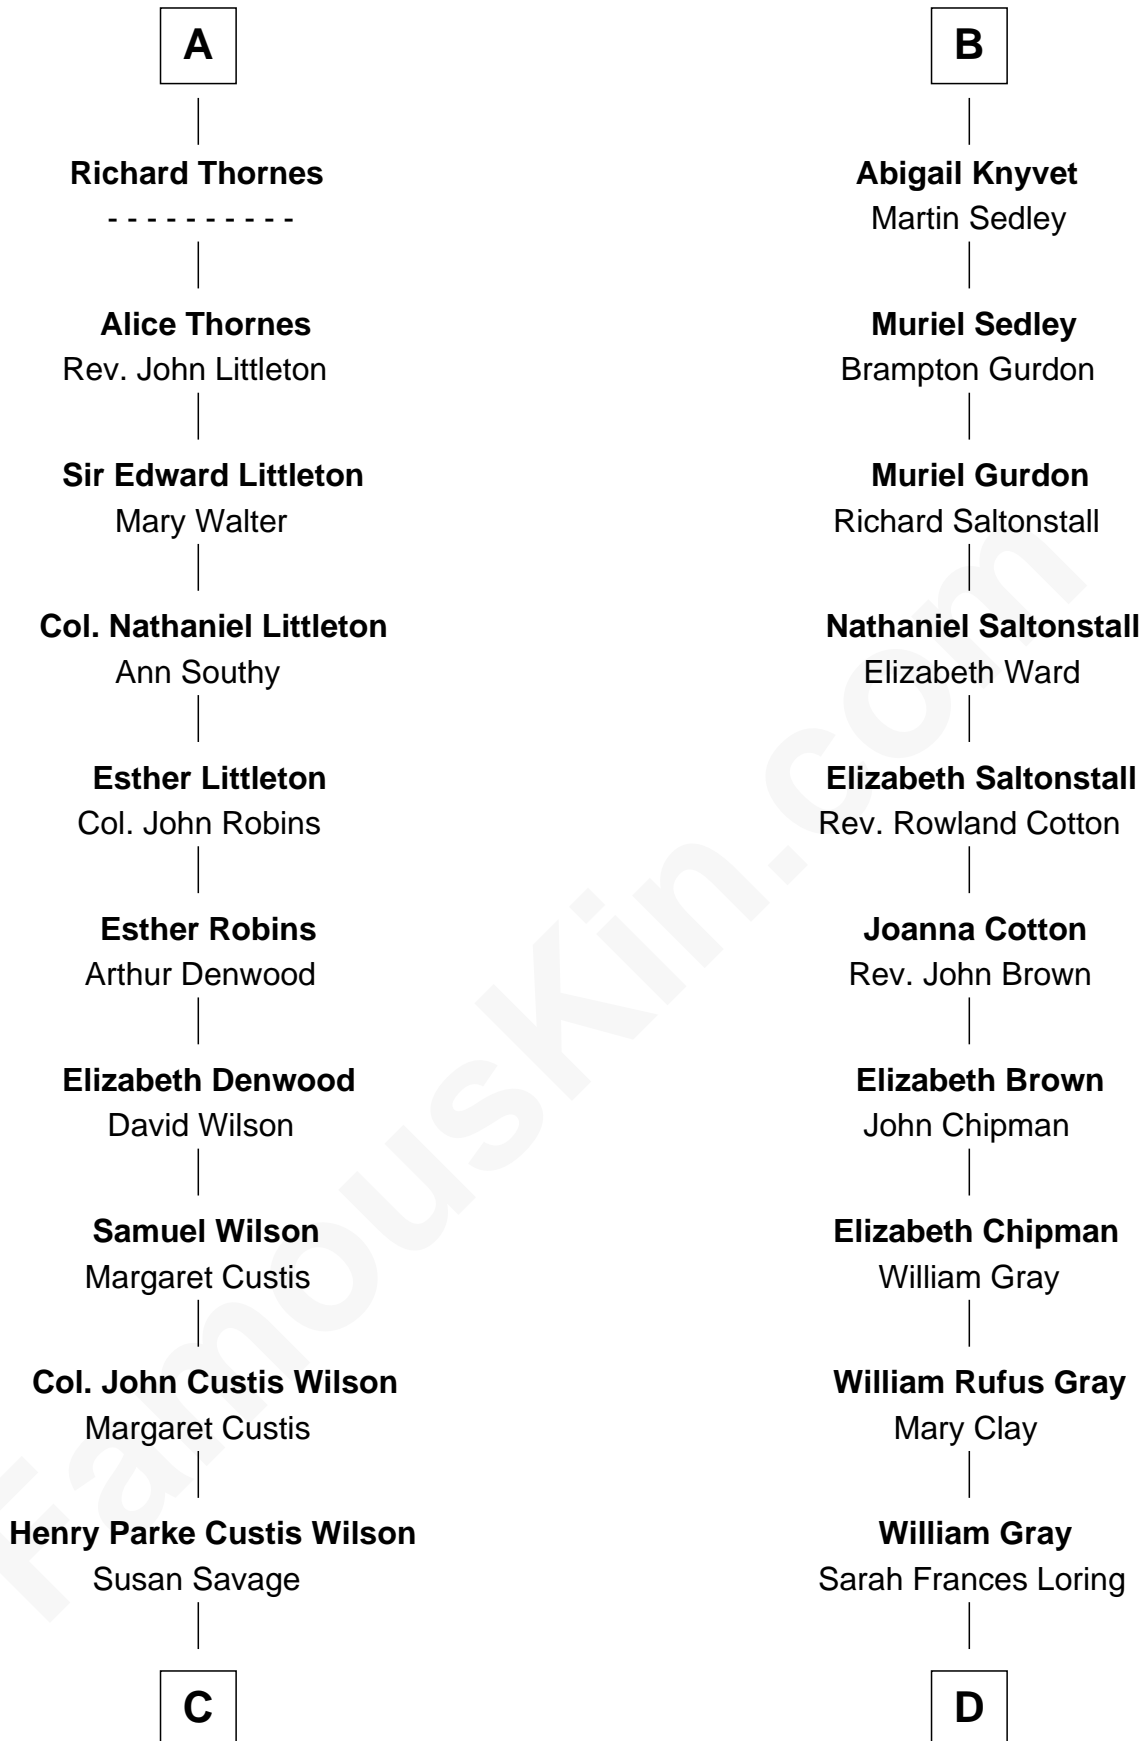

FamousKin.com Relationship Chart of

Paget Brewster
TV Actress

20th cousin 1 time removed of

Story Musgrave
NASA Astronaut

C

Susan Savage Wilson

John Ledyard Hodge

Ellen Mackenzie Hodge

Dr. George Washington Wales Brewster

George Washington Wales Brewster

Joan Ryerson

Galen Brewster

Hathaway Tew

Paget Brewster

TV Actress

D

Edward Gray

Elizabeth Gray Story

Marguerite Gray

John Butler Swann

Marguerite Swann

Percy Musgrave

Story Musgrave

NASA Astronaut