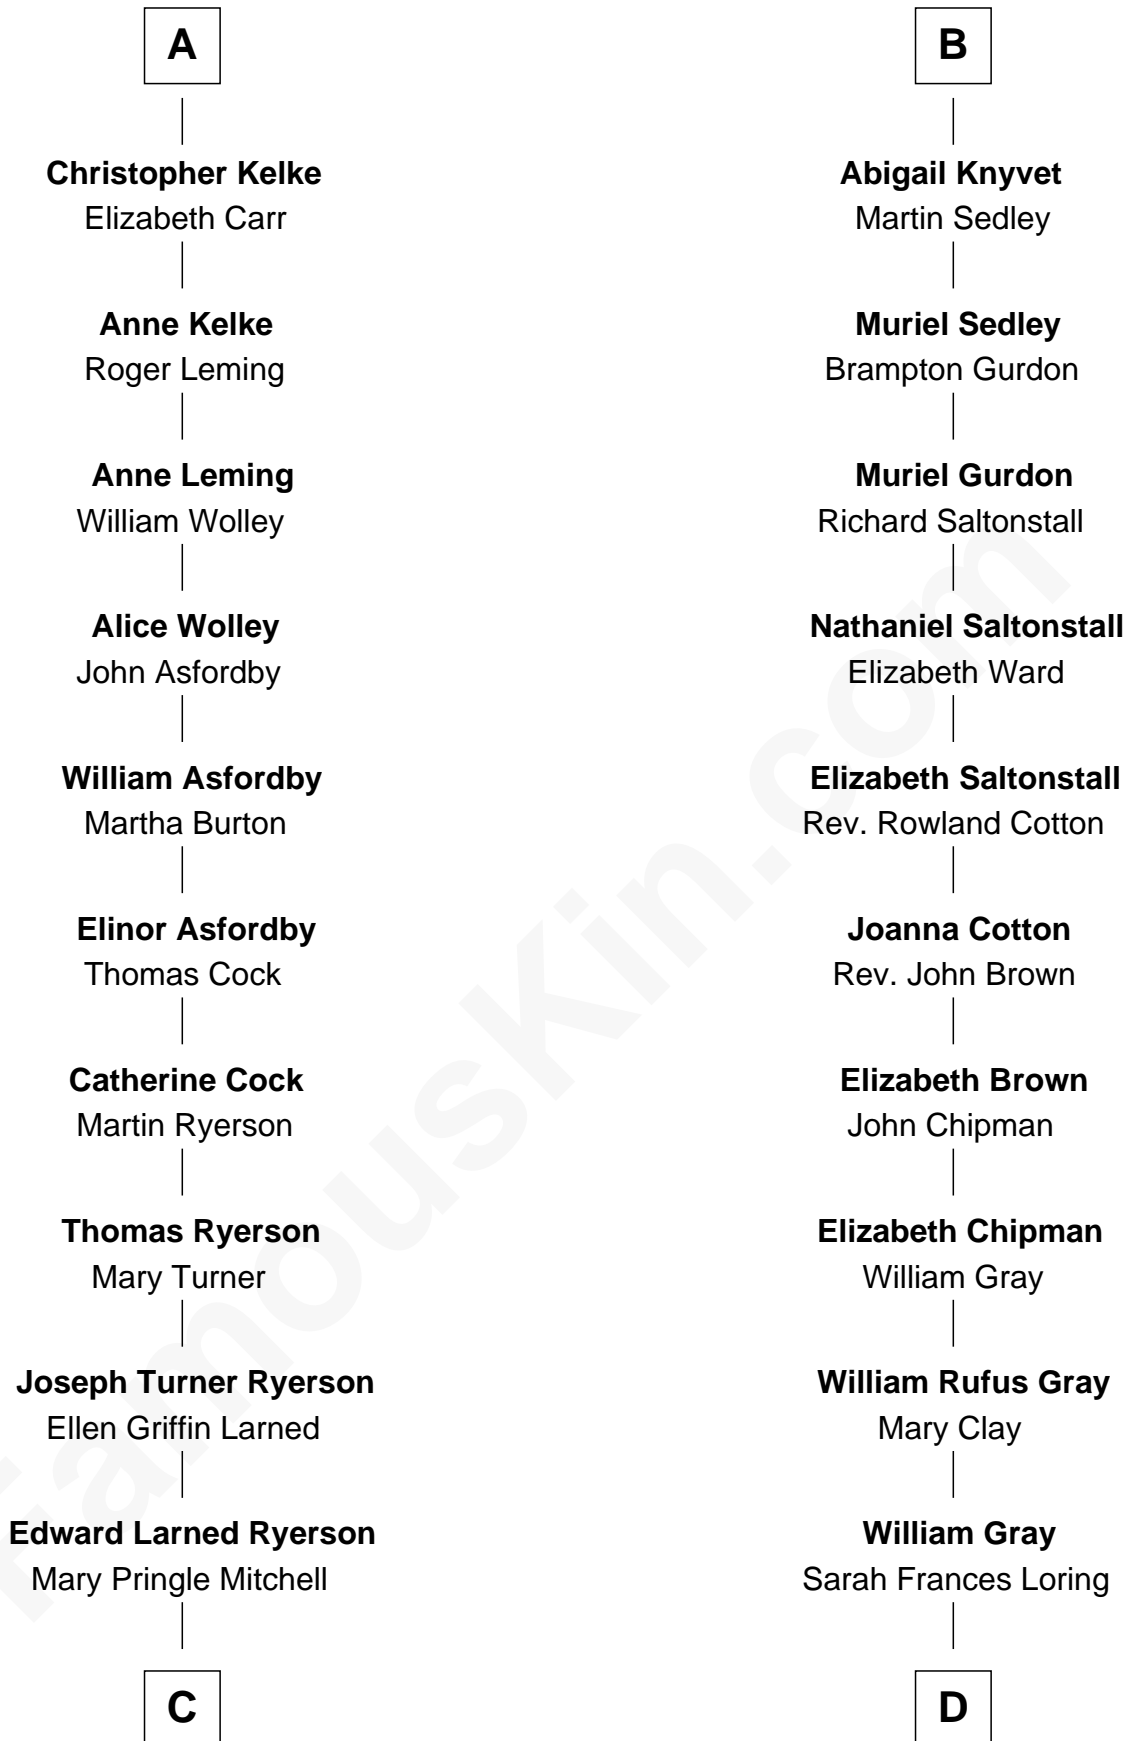

FamousKin.com Relationship Chart of

Paget Brewster

TV Actress

20th cousin of

Story Musgrave

NASA Astronaut

Sir Hugh de Stafford
Philippa de Beauchamp

Katherine de Stafford

William de la Pole

Joan de la Pole

Thomas Stonor

Mary Stonor

John Barantyne

Sir William Barantyne

Mary Reade

Margaret Barantyne

Sir John Harcourt

Agnes Harcourt

John Knyvet

B

C

Donald Mitchell Ryerson

Isabelle McGenniss

Joan Ryerson

George Washington Wales Brewster

Galen Brewster

Hathaway Tew

Paget Brewster

TV Actress

D

Edward Gray

Elizabeth Gray Story