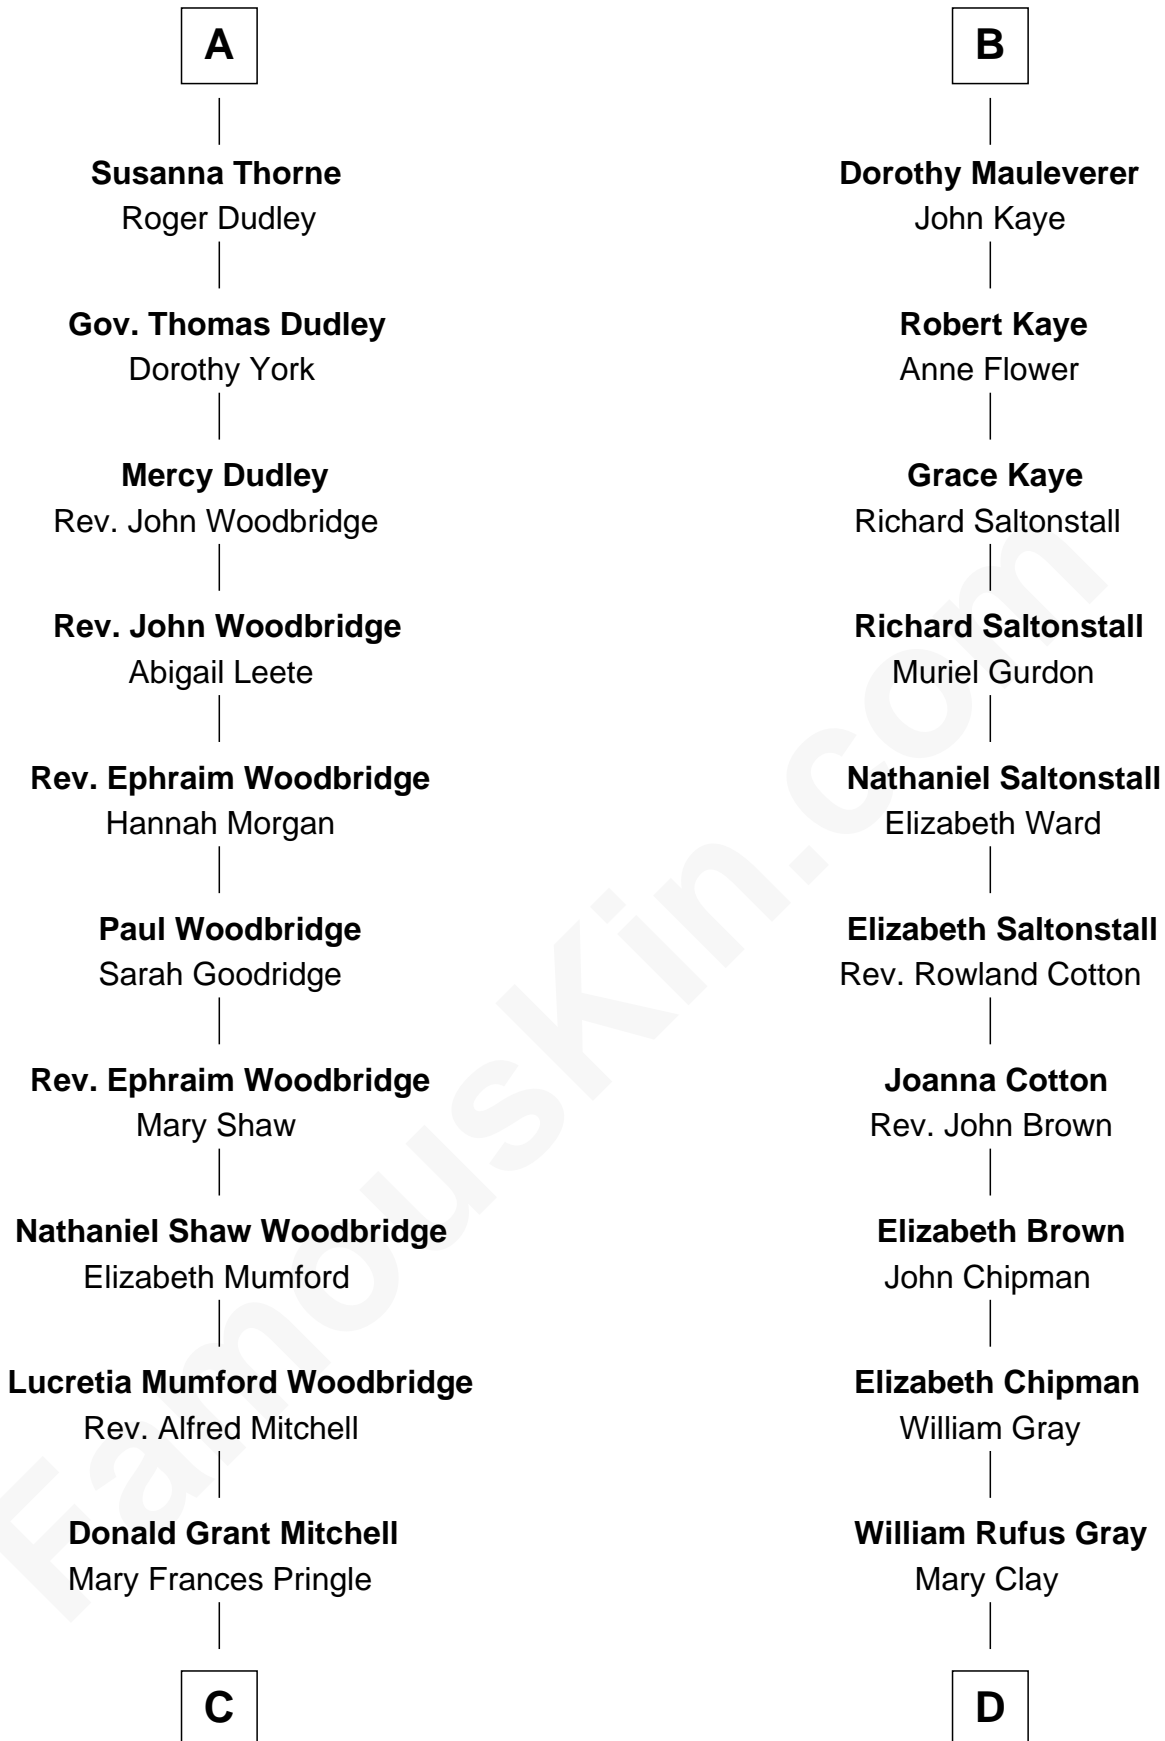

FamousKin.com Relationship Chart of

Paget Brewster

TV Actress

21st cousin of

Story Musgrave

NASA Astronaut

Sir John Grey

Avicé Marmion

C

Mary Pringle Mitchell
Edward Larned Ryerson

Donald Mitchell Ryerson
Isabelle McGenniss

Joan Ryerson
George Washington Wales Brewster

Galen Brewster
Hathaway Tew

Paget Brewster
TV Actress

D

William Gray
Sarah Frances Loring

Edward Gray
Elizabeth Gray Story

Marguerite Gray
John Butler Swann

Marguerite Swann
Percy Musgrave

Story Musgrave
NASA Astronaut