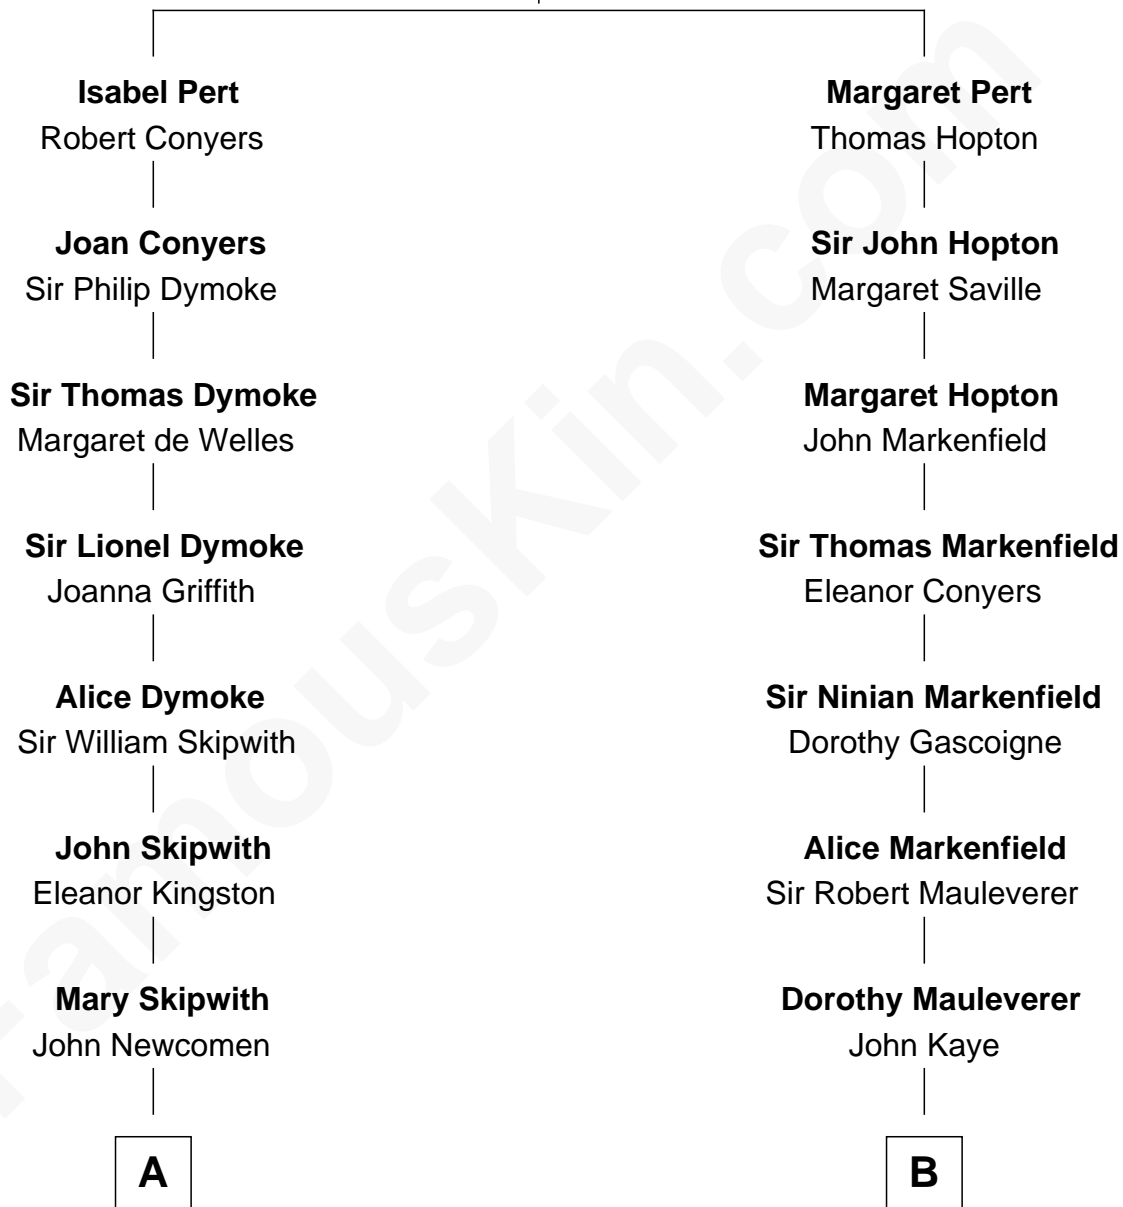

FamousKin.com Relationship Chart of

Paget Brewster
TV Actress

18th cousin 2 times removed of

Story Musgrave
NASA Astronaut

William Pert
Joan le Scrope

C

Galen Brewster
Hathaway Tew

Paget Brewster
TV Actress

D

Edward Gray
Elizabeth Gray Story

Marguerite Gray
John Butler Swann

Marguerite Swann
Percy Musgrave

Story Musgrave
NASA Astronaut

FamousKin.com