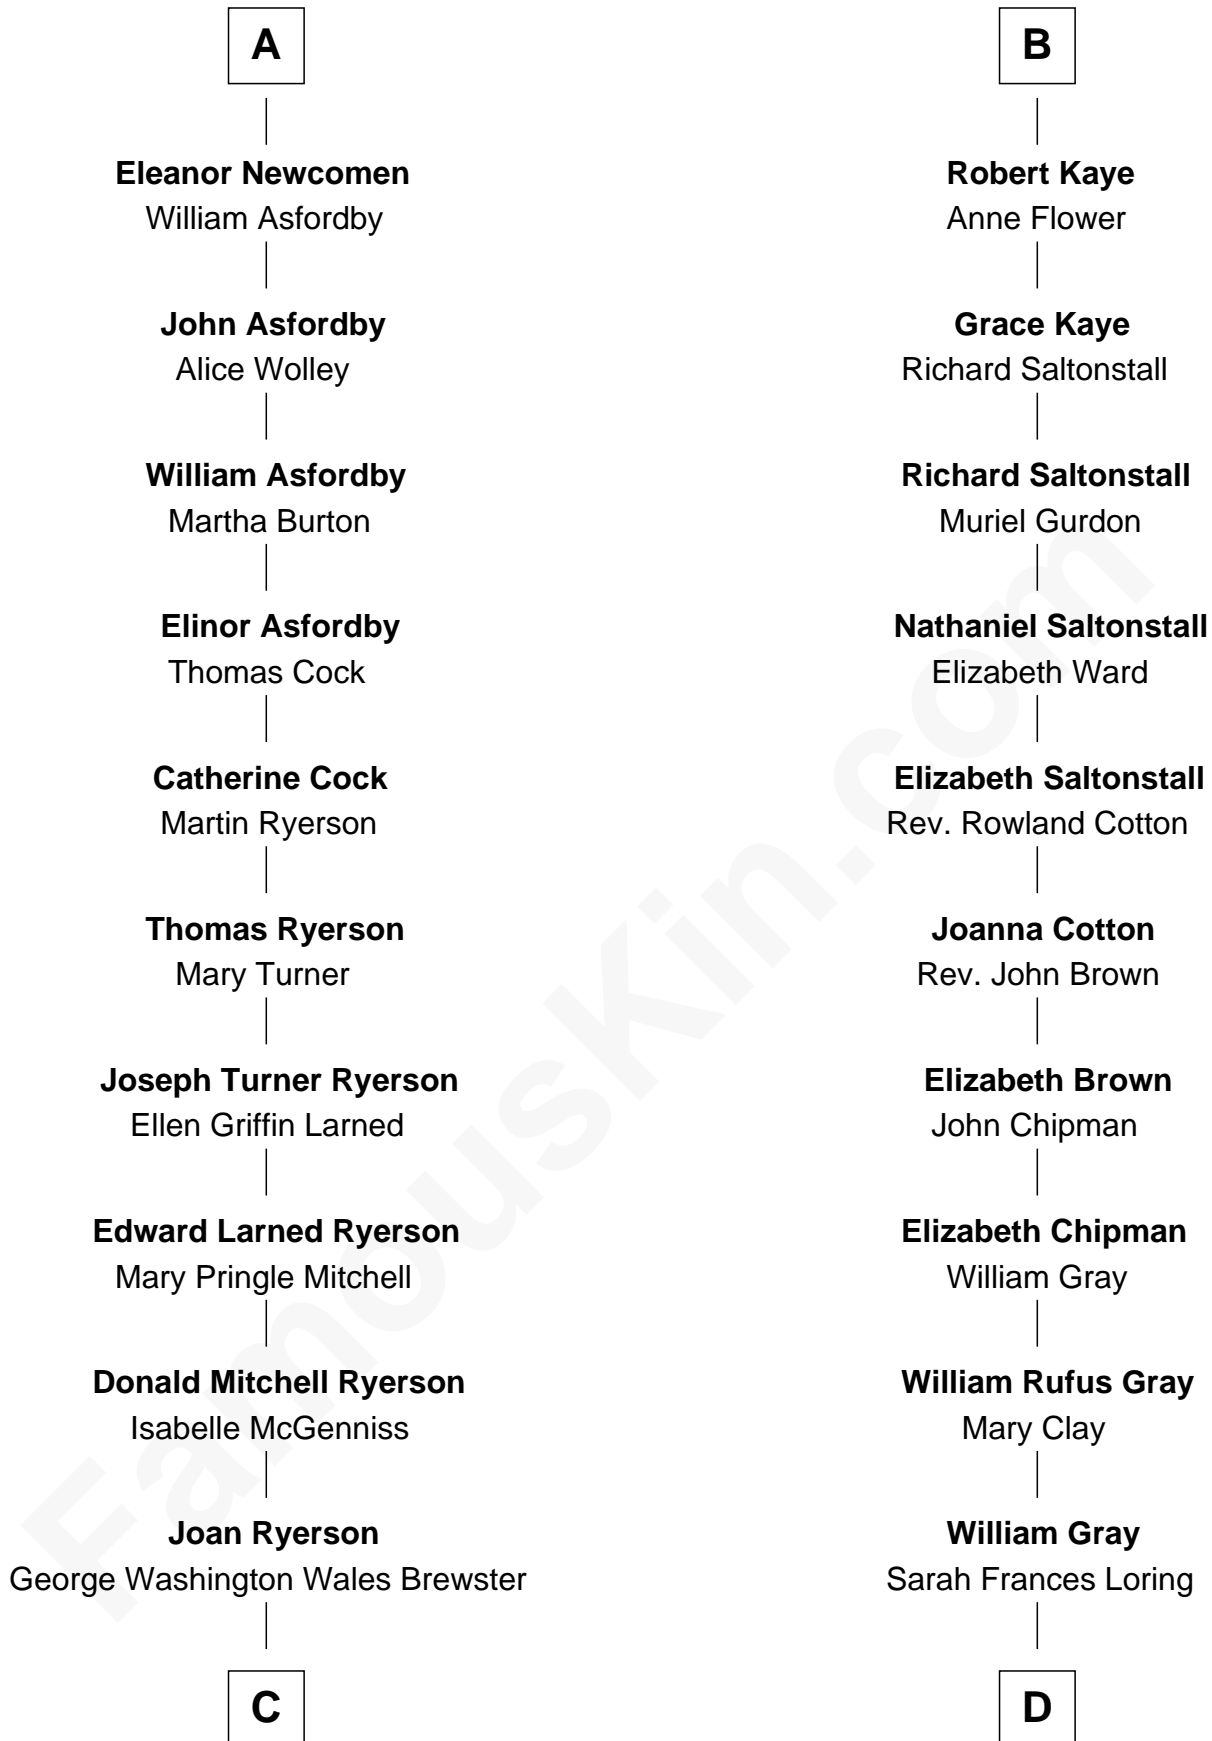

FamousKin.com Relationship Chart of

Paget Brewster
TV Actress

18th cousin 2 times removed of

Story Musgrave
NASA Astronaut

William Pert
Joan le Scrope

C

Galen Brewster
Hathaway Tew

Paget Brewster
TV Actress

D

Edward Gray
Elizabeth Gray Story

Marguerite Gray
John Butler Swann

Marguerite Swann
Percy Musgrave

Story Musgrave
NASA Astronaut

FamousKin.com