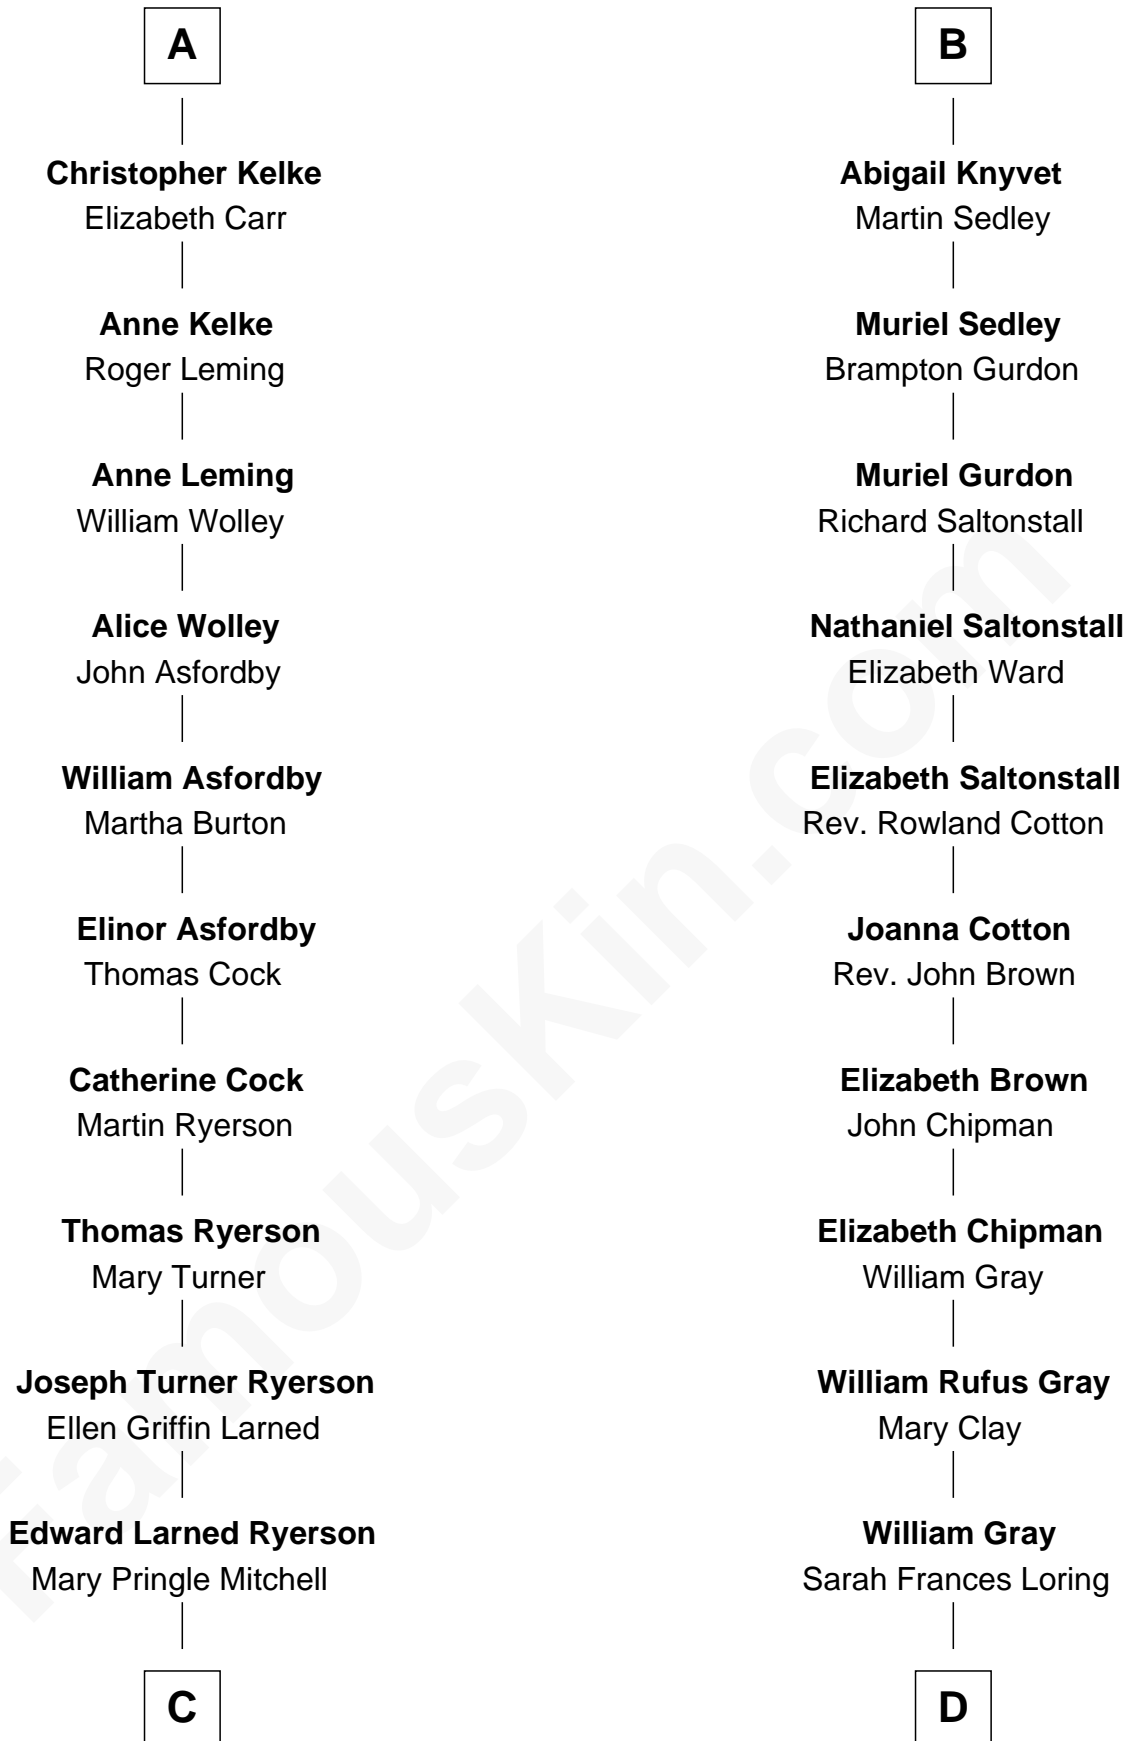

FamousKin.com Relationship Chart of

Paget Brewster

TV Actress

20th cousin of

Story Musgrave

NASA Astronaut

Sir Michael de la Pole

Katherine Wingfield

Christopher Kelke
Jane St. Paul

A

Michael de la Pole
Katherine de Stafford

William de la Pole

Joan de la Pole
Thomas Stonor

Mary Stonor
John Barantyne

Sir William Barantyne
Mary Reade

Margaret Barantyne
Sir John Harcourt

Agnes Harcourt
John Knyvet

B

C

Donald Mitchell Ryerson

Isabelle McGenniss

Joan Ryerson

George Washington Wales Brewster

Galen Brewster

Hathaway Tew

Paget Brewster

TV Actress

D

Edward Gray

Elizabeth Gray Story

Marguerite Gray

John Butler Swann