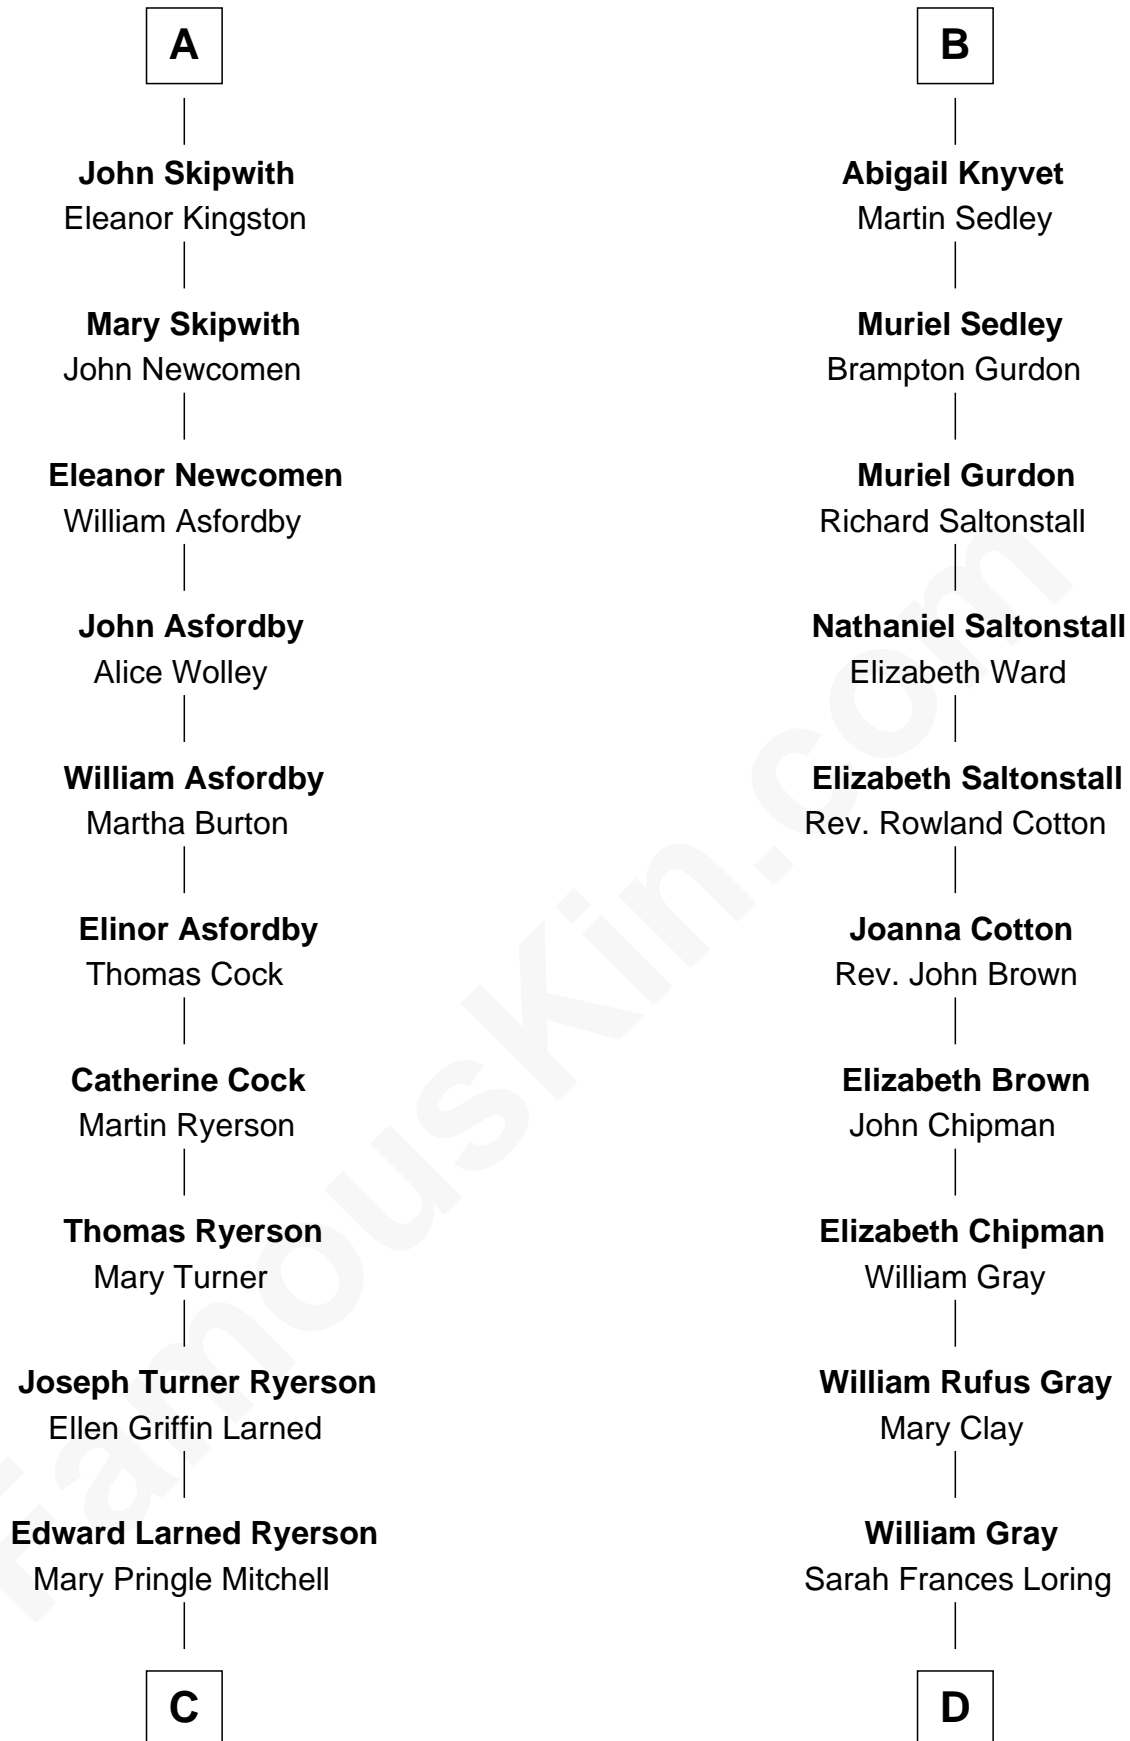

FamousKin.com Relationship Chart of

Paget Brewster

TV Actress

20th cousin of

Story Musgrave

NASA Astronaut

C

Donald Mitchell Ryerson

Isabelle McGenniss

Joan Ryerson

George Washington Wales Brewster

Galen Brewster

Hathaway Tew

Paget Brewster

TV Actress

D

Edward Gray

Elizabeth Gray Story

Marguerite Gray

John Butler Swann

Marguerite Swann

Percy Musgrave

Story Musgrave

NASA Astronaut