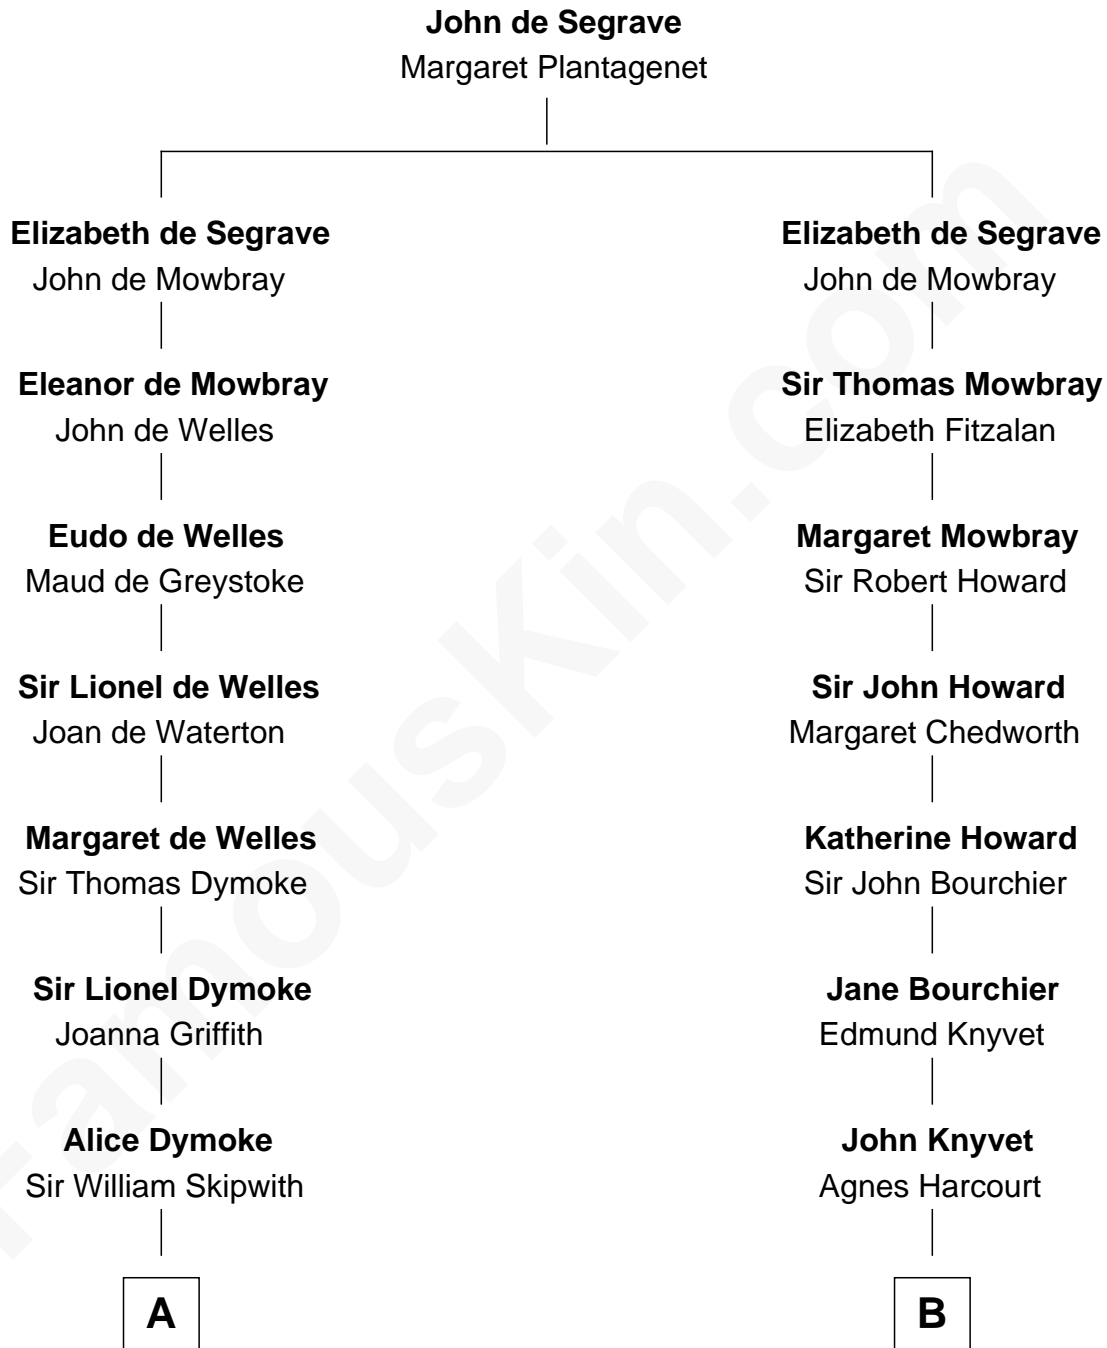

FamousKin.com Relationship Chart of

Paget Brewster

TV Actress

20th cousin of

Story Musgrave

NASA Astronaut

C

Donald Mitchell Ryerson

Isabelle McGenniss

Joan Ryerson

George Washington Wales Brewster

Galen Brewster

Hathaway Tew

Paget Brewster

TV Actress

D

Edward Gray

Elizabeth Gray Story

Marguerite Gray

John Butler Swann

Marguerite Swann

Percy Musgrave

Story Musgrave

NASA Astronaut