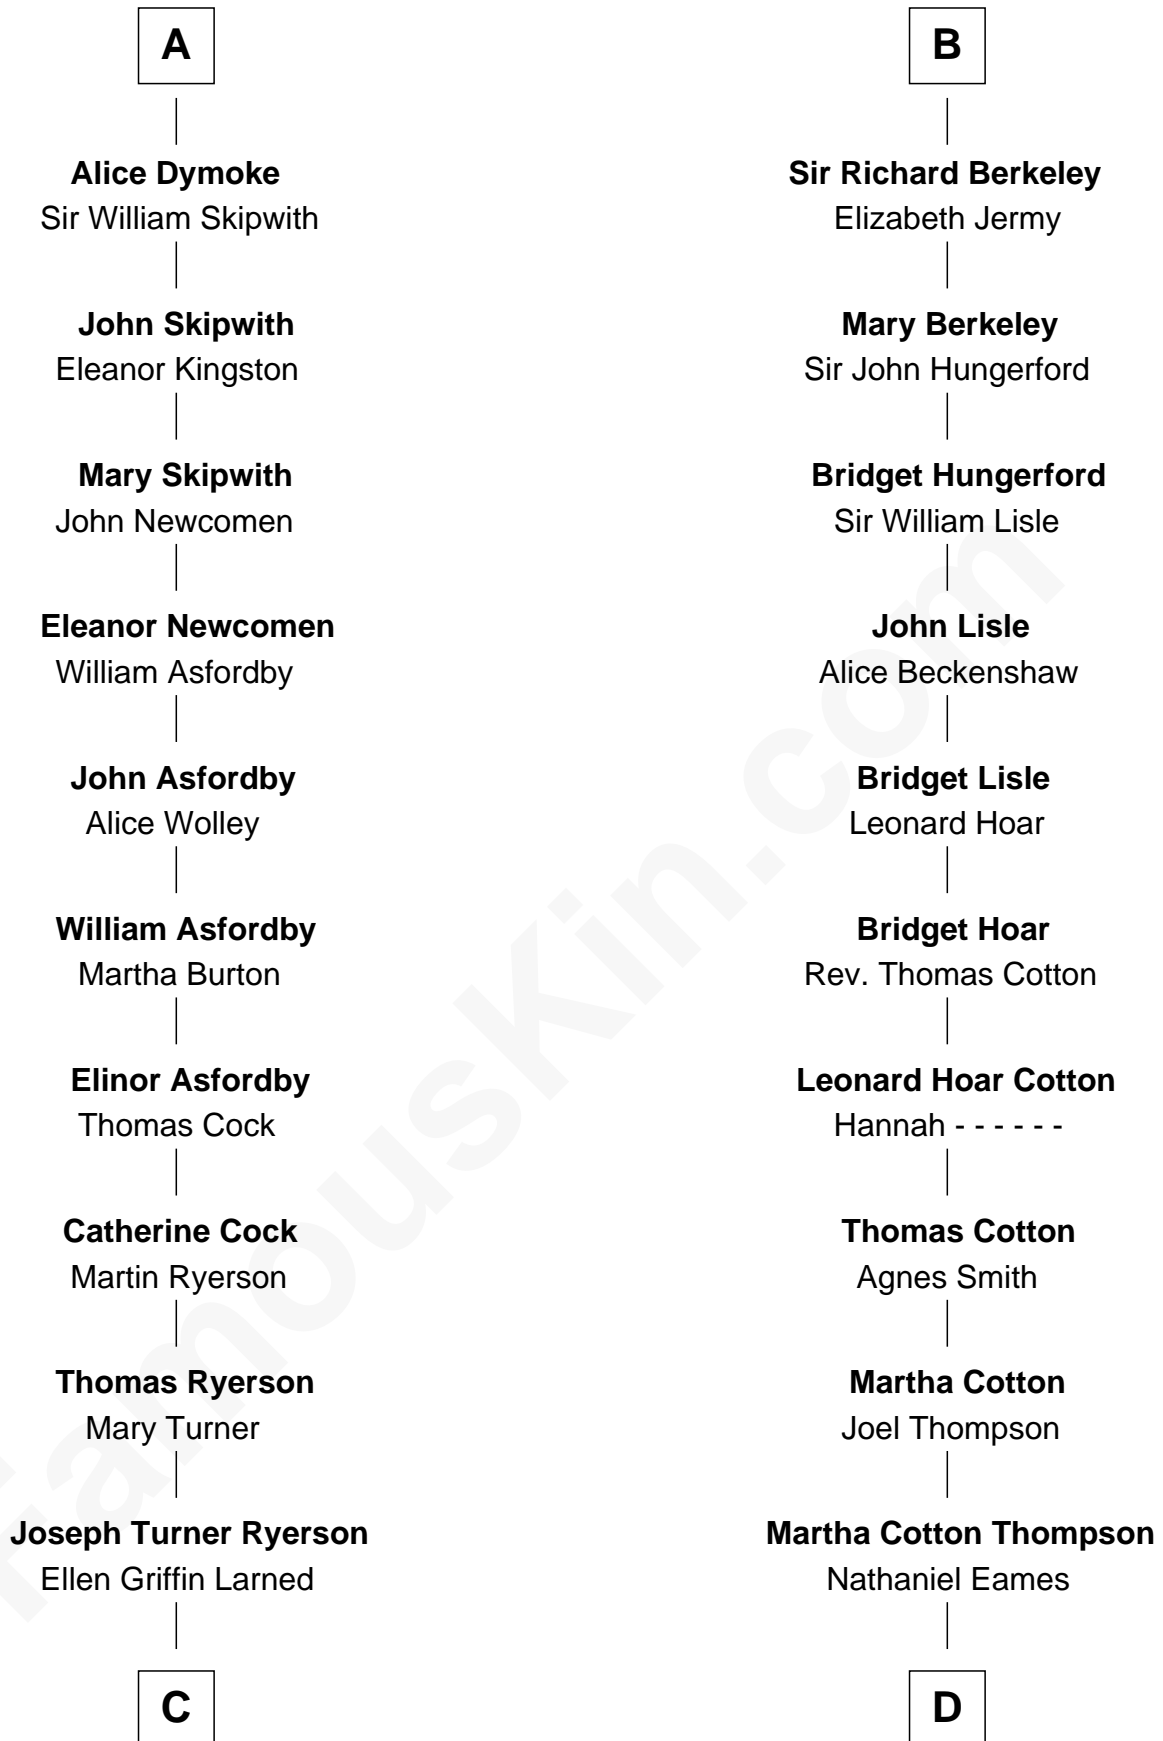

FamousKin.com

Relationship Chart of

Paget Brewster

TV Actress

18th cousin 3 times removed of

Emma Eames

Opera Singer

Sir Maurice de Berkeley

Eve la Zouche

C

Edward Larned Ryerson

Mary Pringle Mitchell

Donald Mitchell Ryerson

Isabelle McGenniss

Joan Ryerson

George Washington Wales Brewster