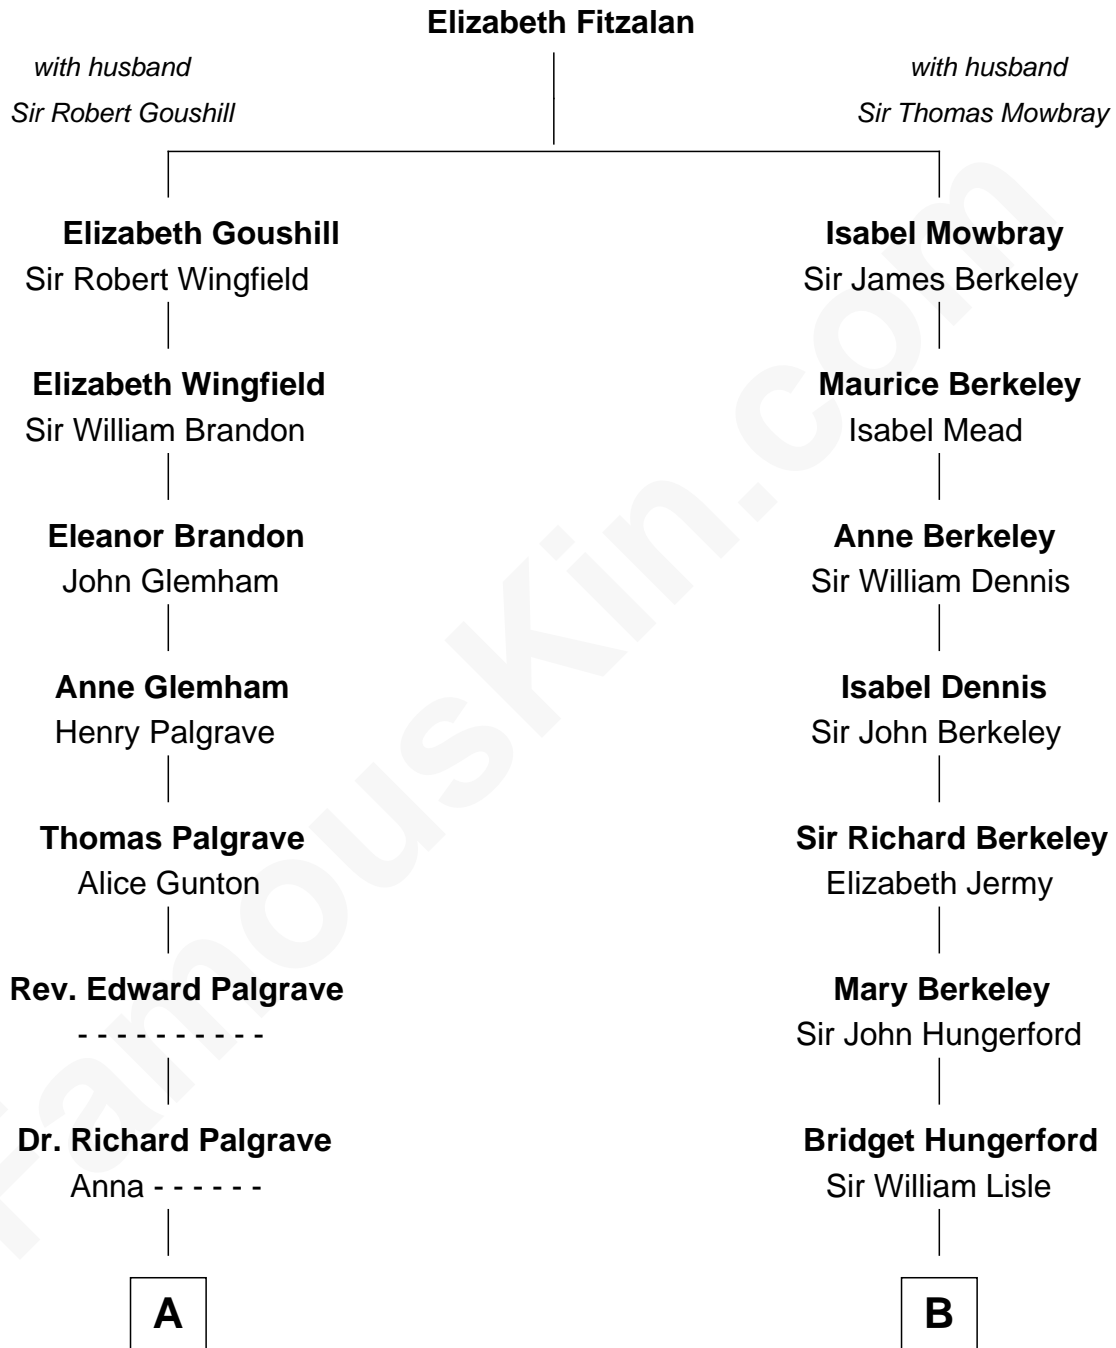

FamousKin.com Relationship Chart of

Paget Brewster

TV Actress

15th cousin 3 times removed of

Emma Eames

Opera Singer

C

Galen Brewster
Hathaway Tew

Paget Brewster
TV Actress

FamousKin.com