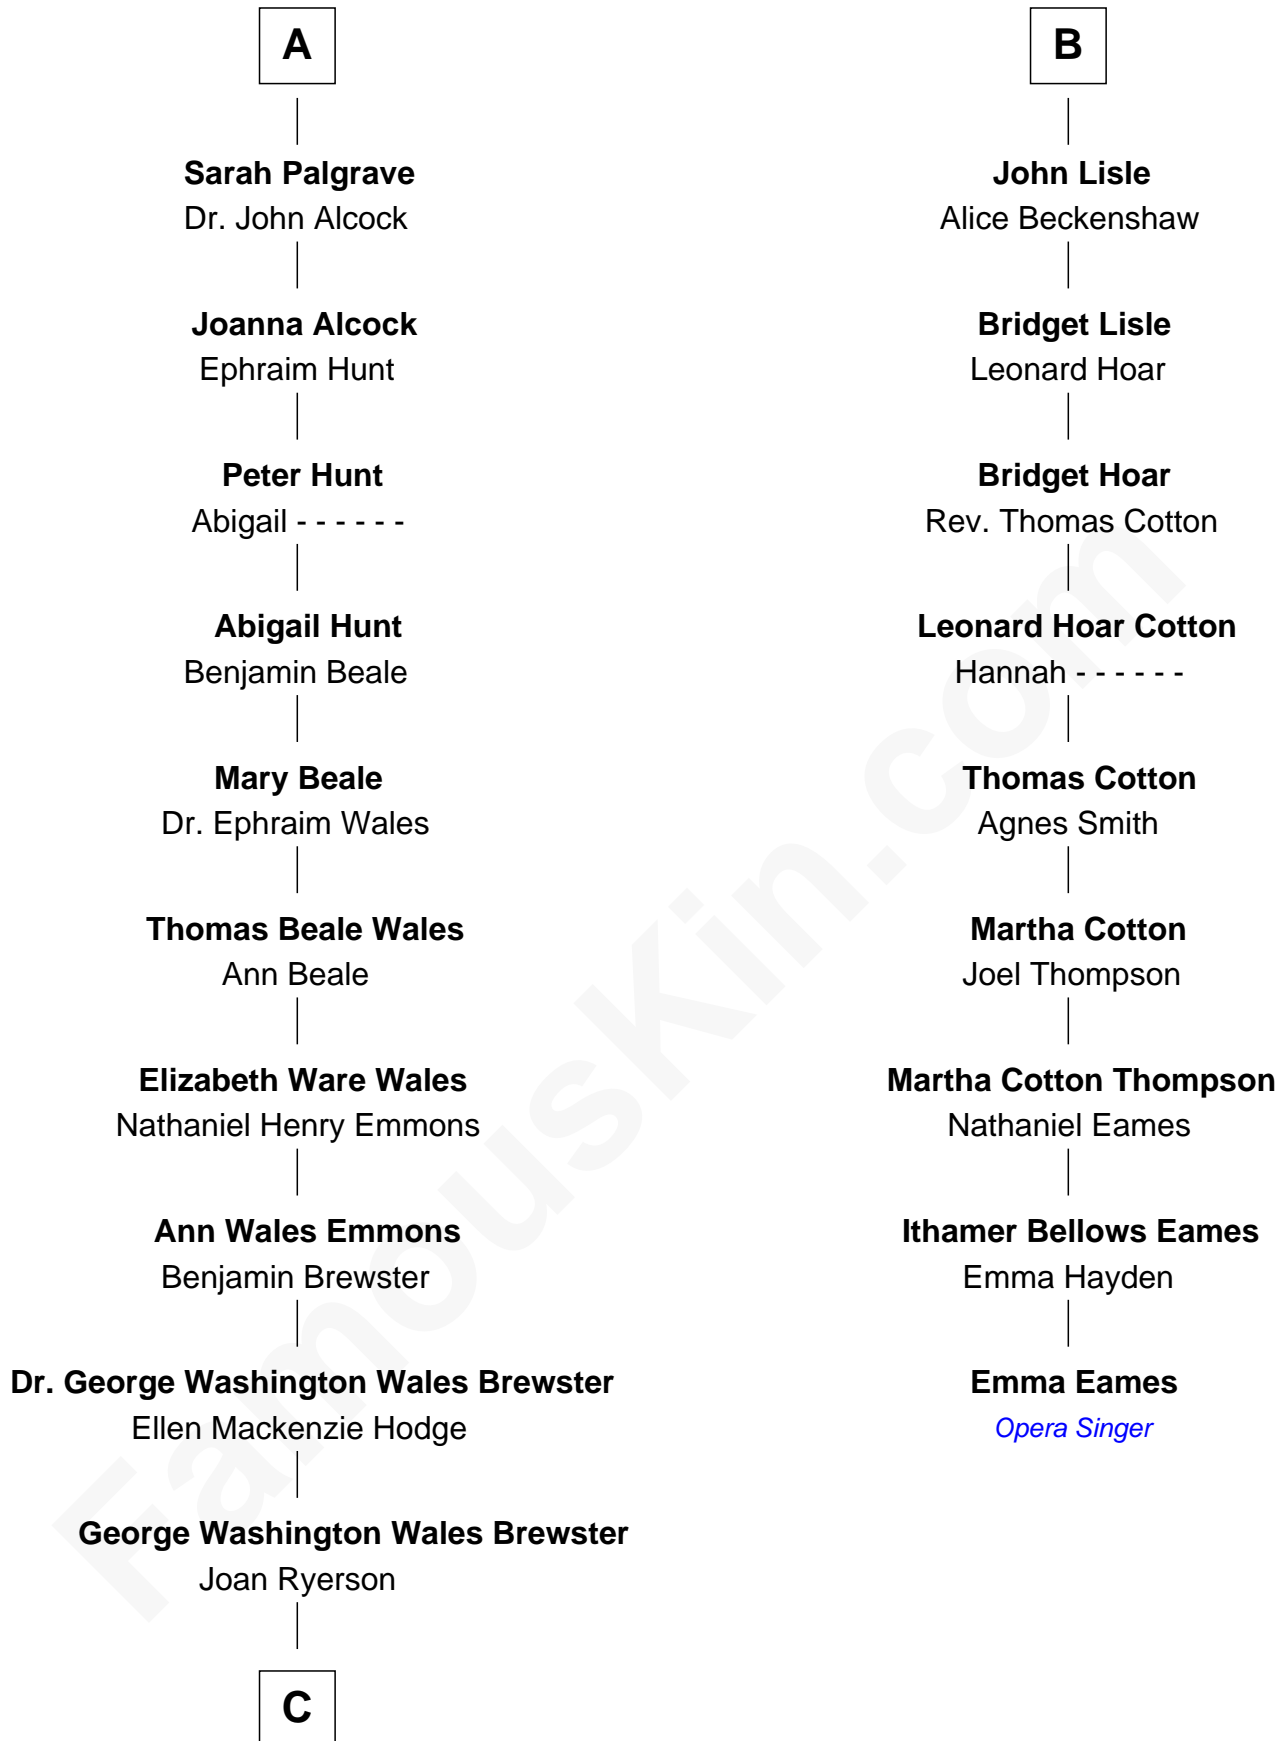

FamousKin.com Relationship Chart of

Paget Brewster

TV Actress

15th cousin 3 times removed of

Emma Eames

Opera Singer

C

Galen Brewster
Hathaway Tew

Paget Brewster
TV Actress

FamousKin.com