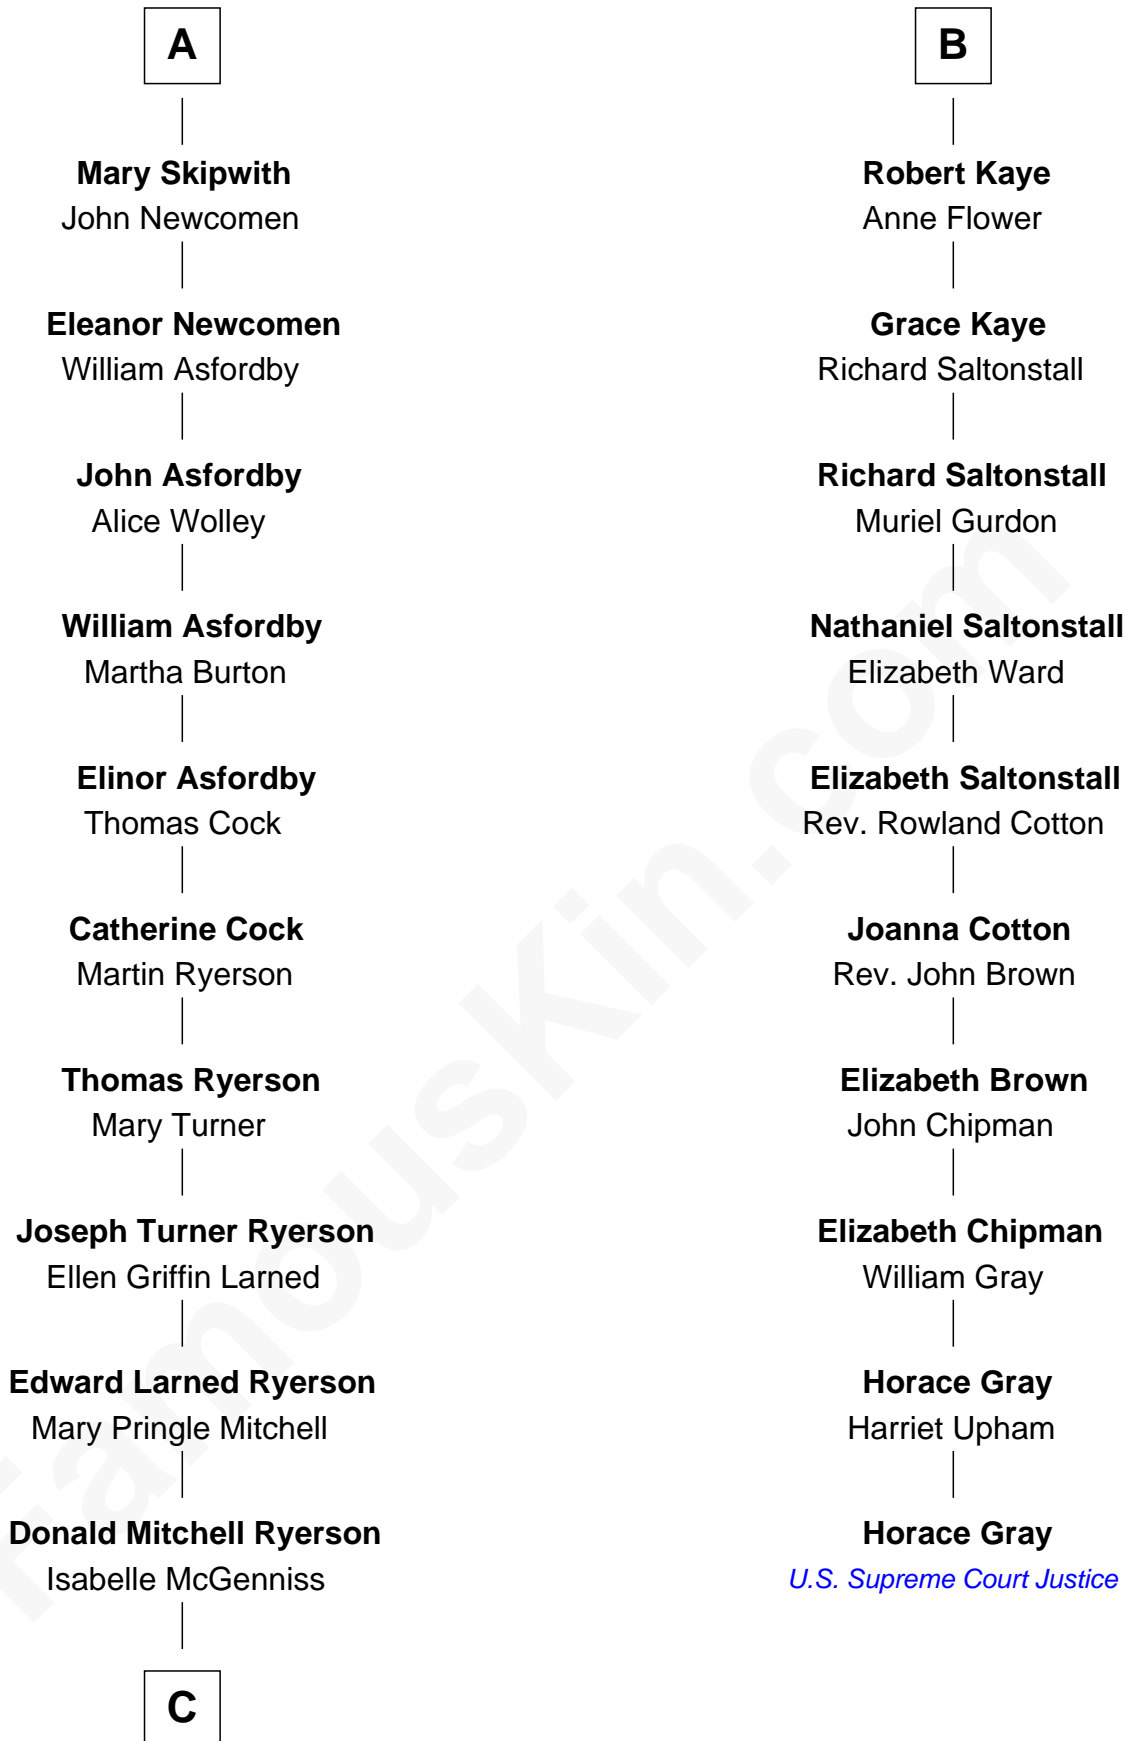

FamousKin.com Relationship Chart of

Paget Brewster

TV Actress

16th cousin 3 times removed of

Horace Gray

U.S. Supreme Court Justice

Sir Roger de Clifford

Maud de Beauchamp

Sir John Melton

Margaret Melton

John Markenfield

John Markenfield

Margaret Hopton

Sir Thomas Markenfield

Eleanor Conyers

Sir Ninian Markenfield

Dorothy Gascoigne

Alice Markenfield

Sir Robert Mauleverer

Dorothy Mauleverer

John Kaye

B

C

—
Joan Ryerson

George Washington Wales Brewster

—
Galen Brewster

Hathaway Tew

—
Paget Brewster

TV Actress

FamousKin.com