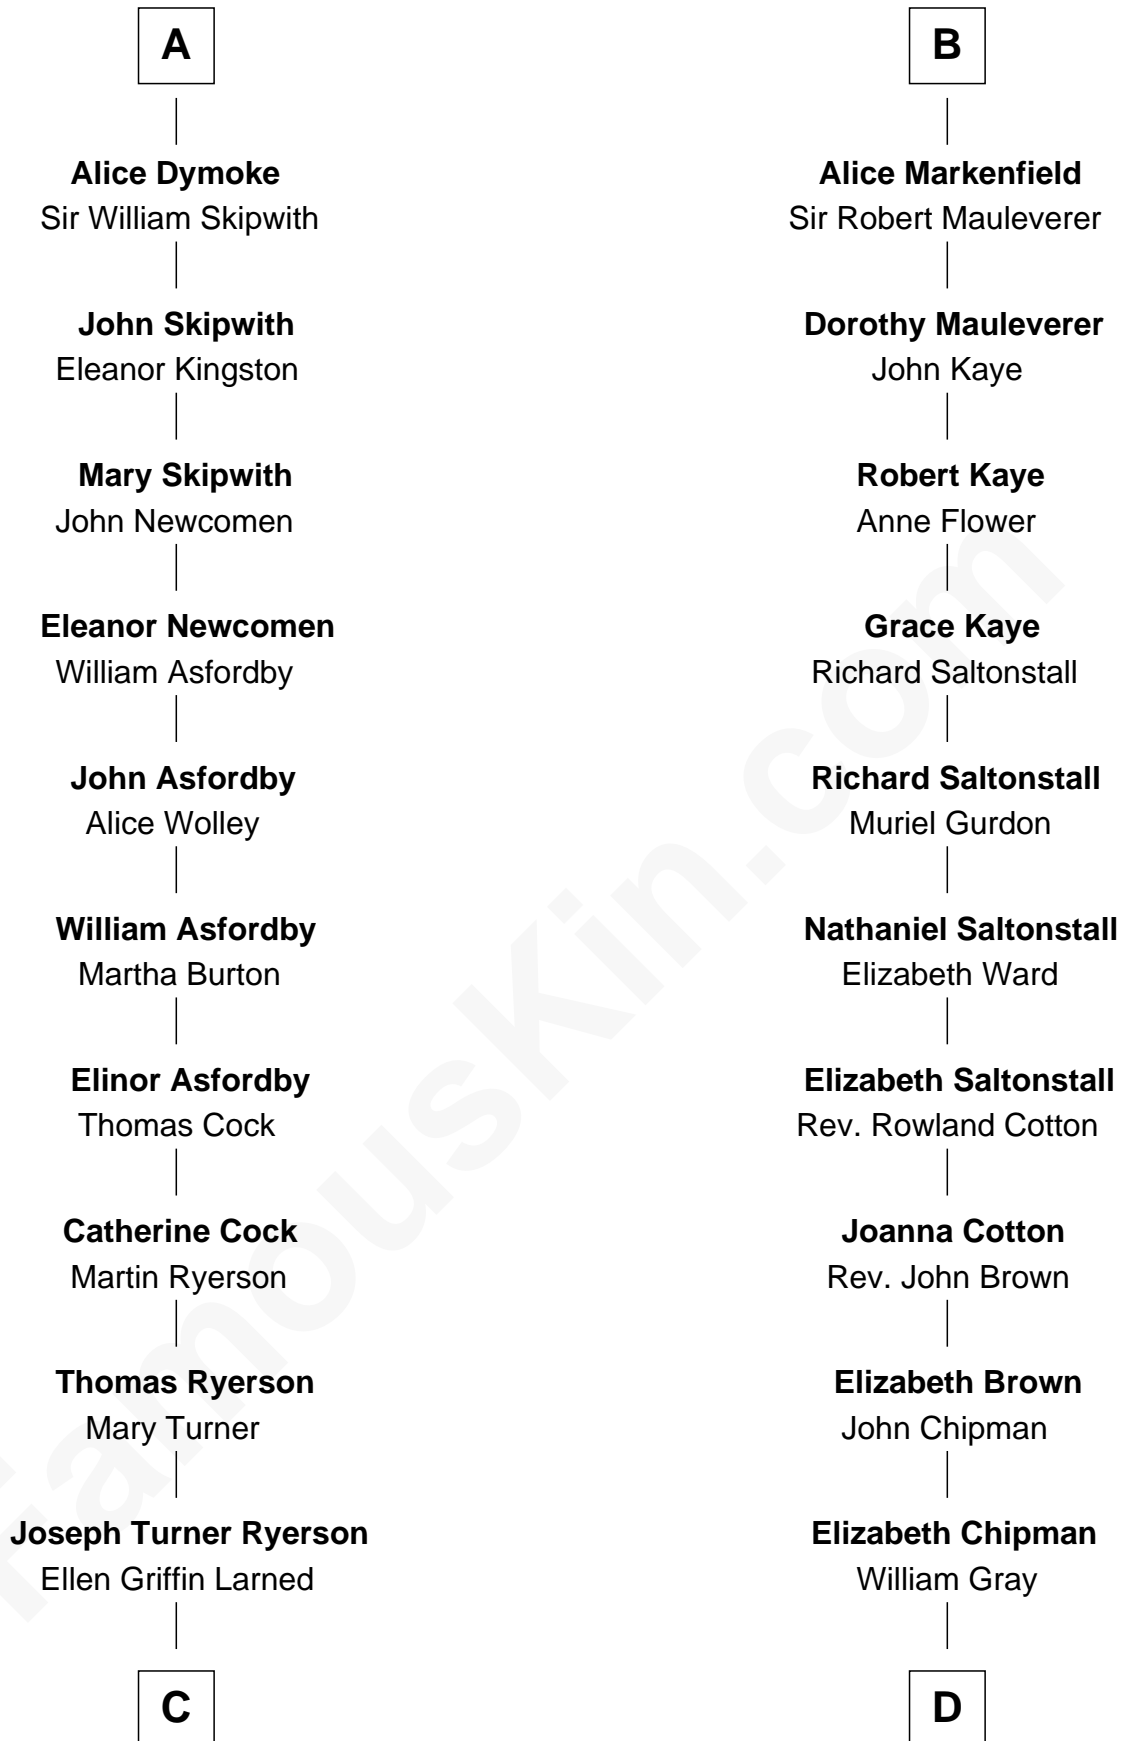

FamousKin.com Relationship Chart of

Paget Brewster

TV Actress

18th cousin 3 times removed of

Horace Gray

U.S. Supreme Court Justice

Sir Henry de Percy

Eleanor de Arundel

Eleanor Poynings

Margaret Percy

Sir William Gascoigne

Dorothy Gascoigne

Sir Ninian Markenfield

B

C

Edward Larned Ryerson

Mary Pringle Mitchell

Donald Mitchell Ryerson

Isabelle McGenniss

Joan Ryerson

George Washington Wales Brewster

Galen Brewster

Hathaway Tew

Paget Brewster