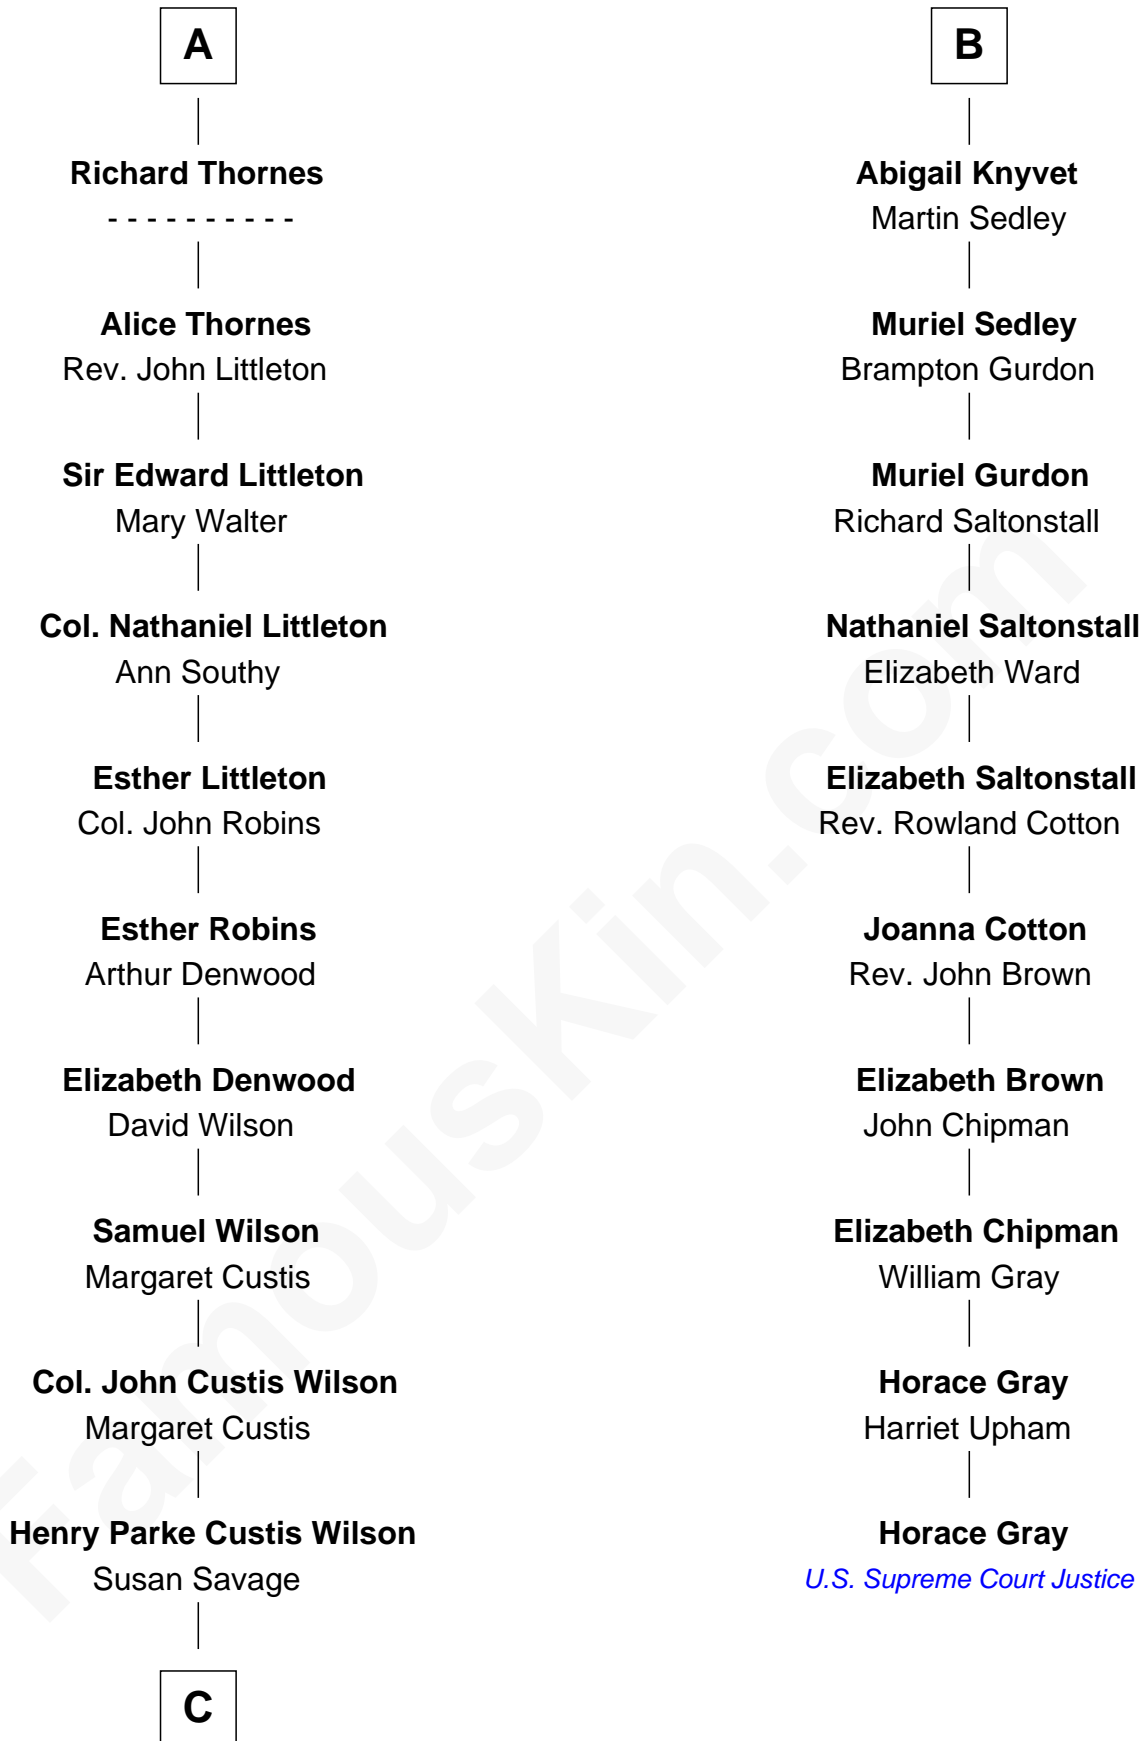

# FamousKin.com Relationship Chart of

**Paget Brewster**

*TV Actress*

16th cousin 5 times removed of

**Horace Gray**

*U.S. Supreme Court Justice*

**Edward III, King of England**

Philippa of Hainault

**C**

—  
**Susan Savage Wilson**

John Ledyard Hodge

—  
**Ellen Mackenzie Hodge**

Dr. George Washington Wales Brewster

—  
**George Washington Wales Brewster**

Joan Ryerson

—  
**Galen Brewster**

Hathaway Tew

—  
**Paget Brewster**

*TV Actress*