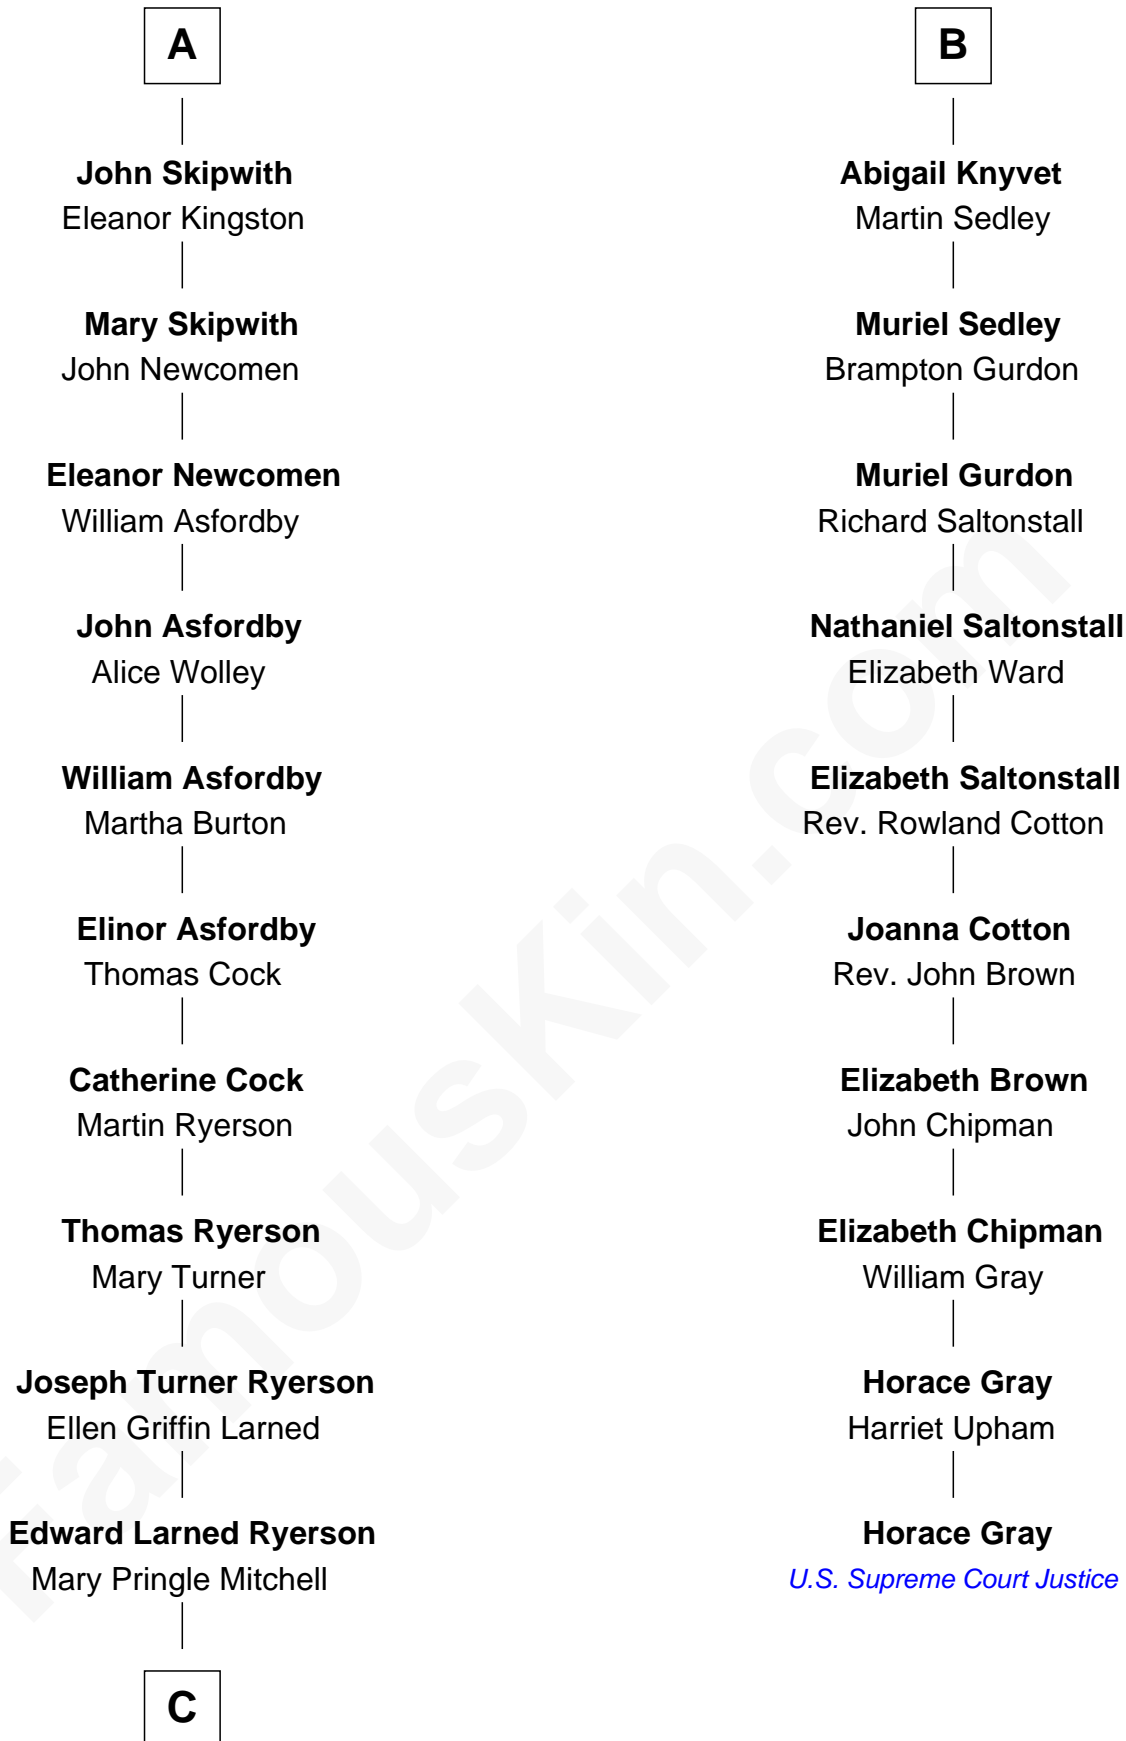

FamousKin.com Relationship Chart of

Paget Brewster

TV Actress

16th cousin 4 times removed of

Horace Gray

U.S. Supreme Court Justice

Sir William de Ros
Margery de Badlesmere

C

—
Donald Mitchell Ryerson

Isabelle McGenniss

—
Joan Ryerson

George Washington Wales Brewster

—
Galen Brewster

Hathaway Tew

—
Paget Brewster

TV Actress