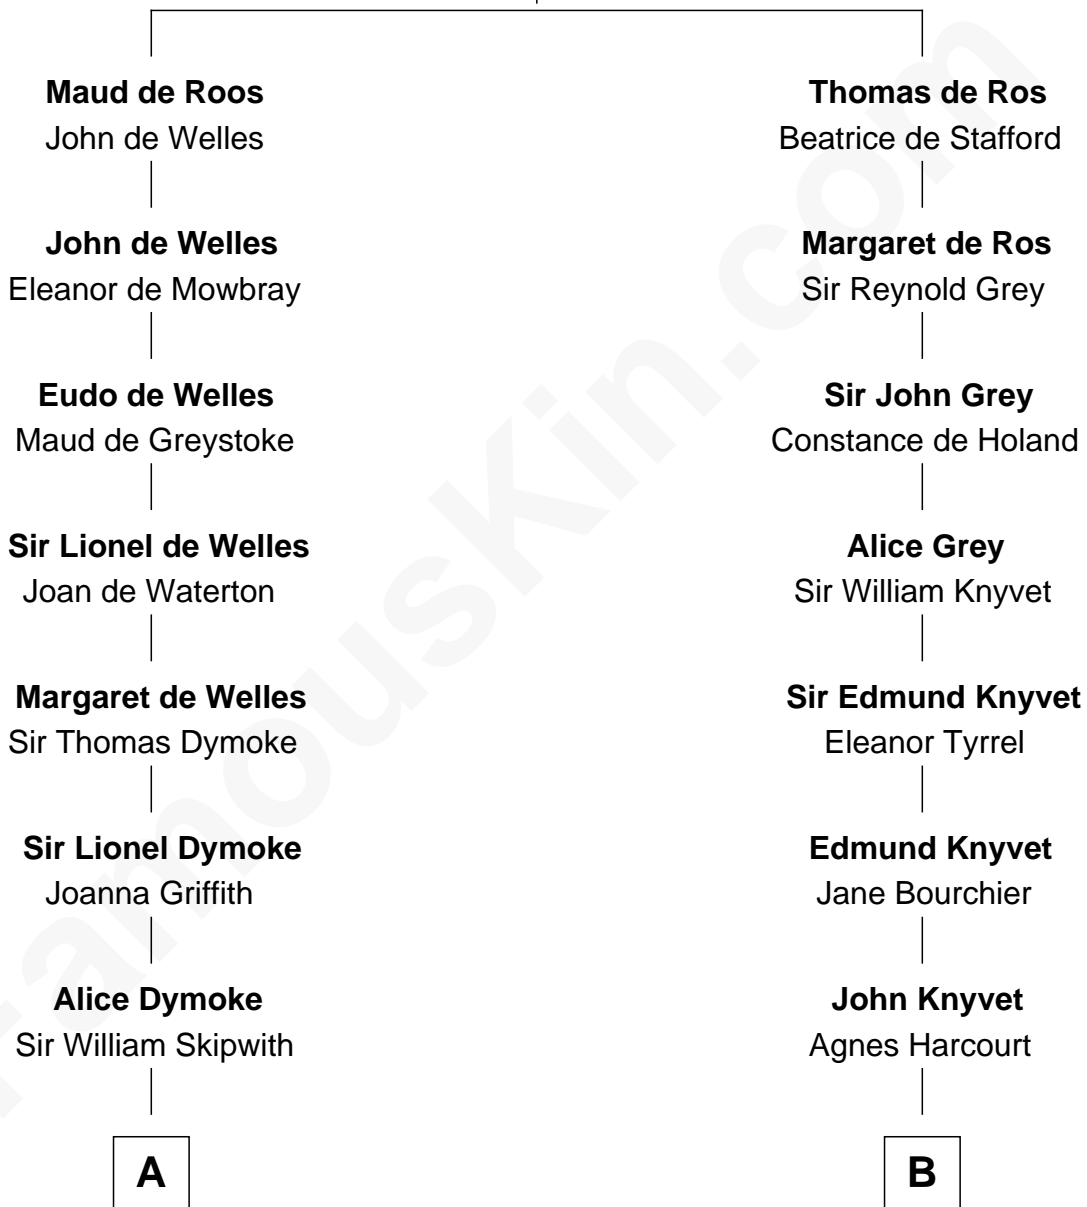

FamousKin.com Relationship Chart of

Paget Brewster

TV Actress

16th cousin 4 times removed of

Horace Gray

U.S. Supreme Court Justice

Sir William de Ros
Margery de Badlesmere

C

—
Donald Mitchell Ryerson

Isabelle McGenniss

—
Joan Ryerson

George Washington Wales Brewster

—
Galen Brewster

Hathaway Tew

—
Paget Brewster

TV Actress