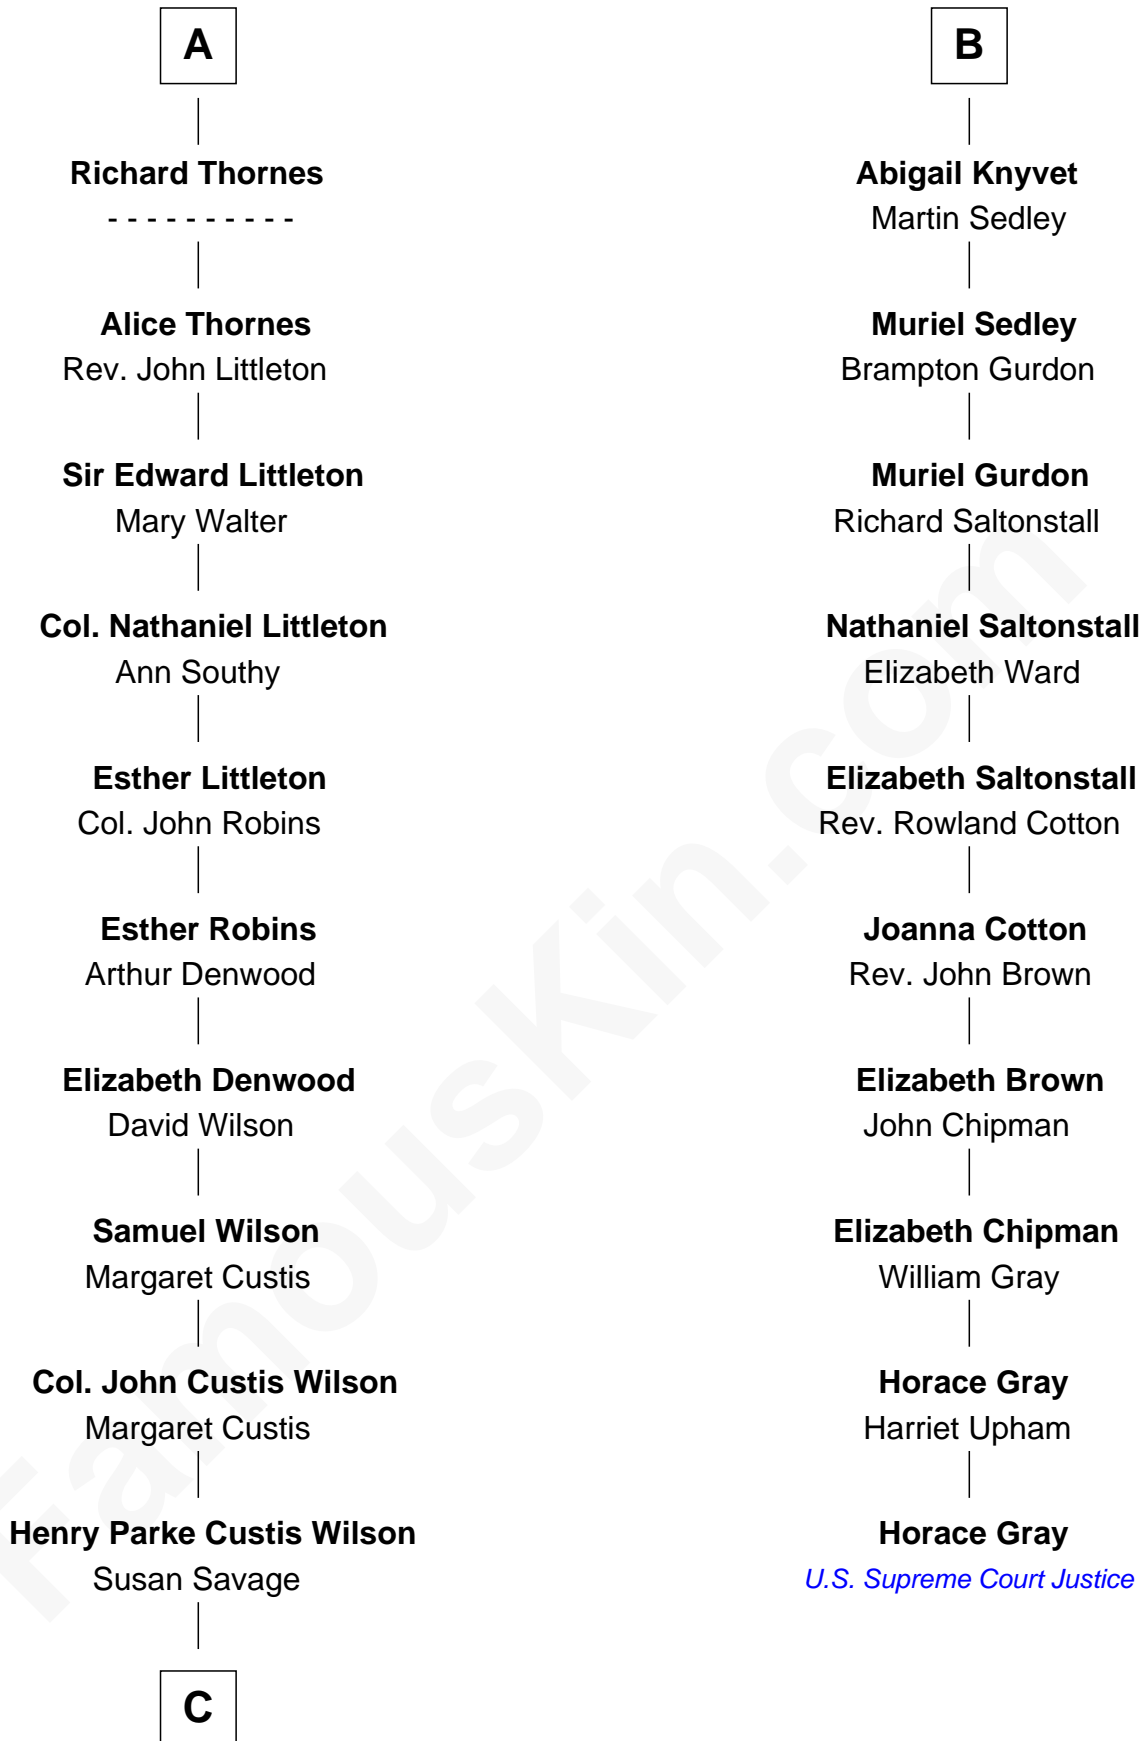

FamousKin.com Relationship Chart of

Paget Brewster

TV Actress

16th cousin 5 times removed of

Horace Gray

U.S. Supreme Court Justice

C

—
Susan Savage Wilson

John Ledyard Hodge

—
Ellen Mackenzie Hodge

Dr. George Washington Wales Brewster

—
George Washington Wales Brewster

Joan Ryerson

—
Galen Brewster

Hathaway Tew

—
Paget Brewster