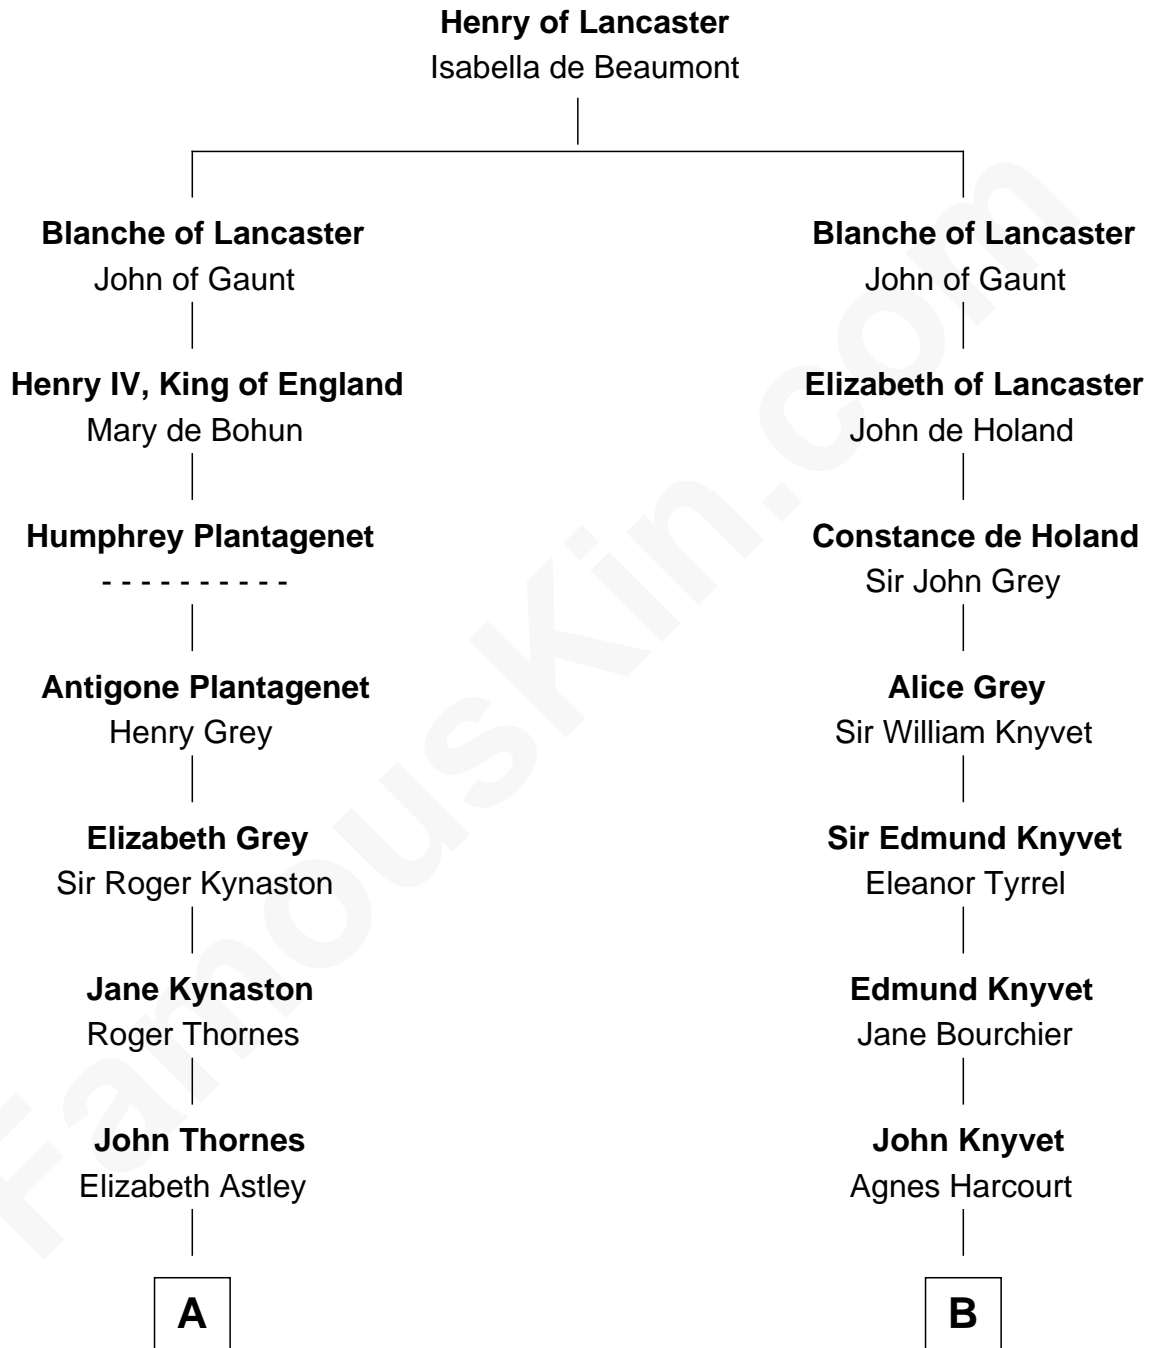

FamousKin.com Relationship Chart of

Paget Brewster

TV Actress

16th cousin 5 times removed of

Horace Gray

U.S. Supreme Court Justice

C

—
Susan Savage Wilson

John Ledyard Hodge

—
Ellen Mackenzie Hodge

Dr. George Washington Wales Brewster

—
George Washington Wales Brewster

Joan Ryerson

—
Galen Brewster

Hathaway Tew

—
Paget Brewster