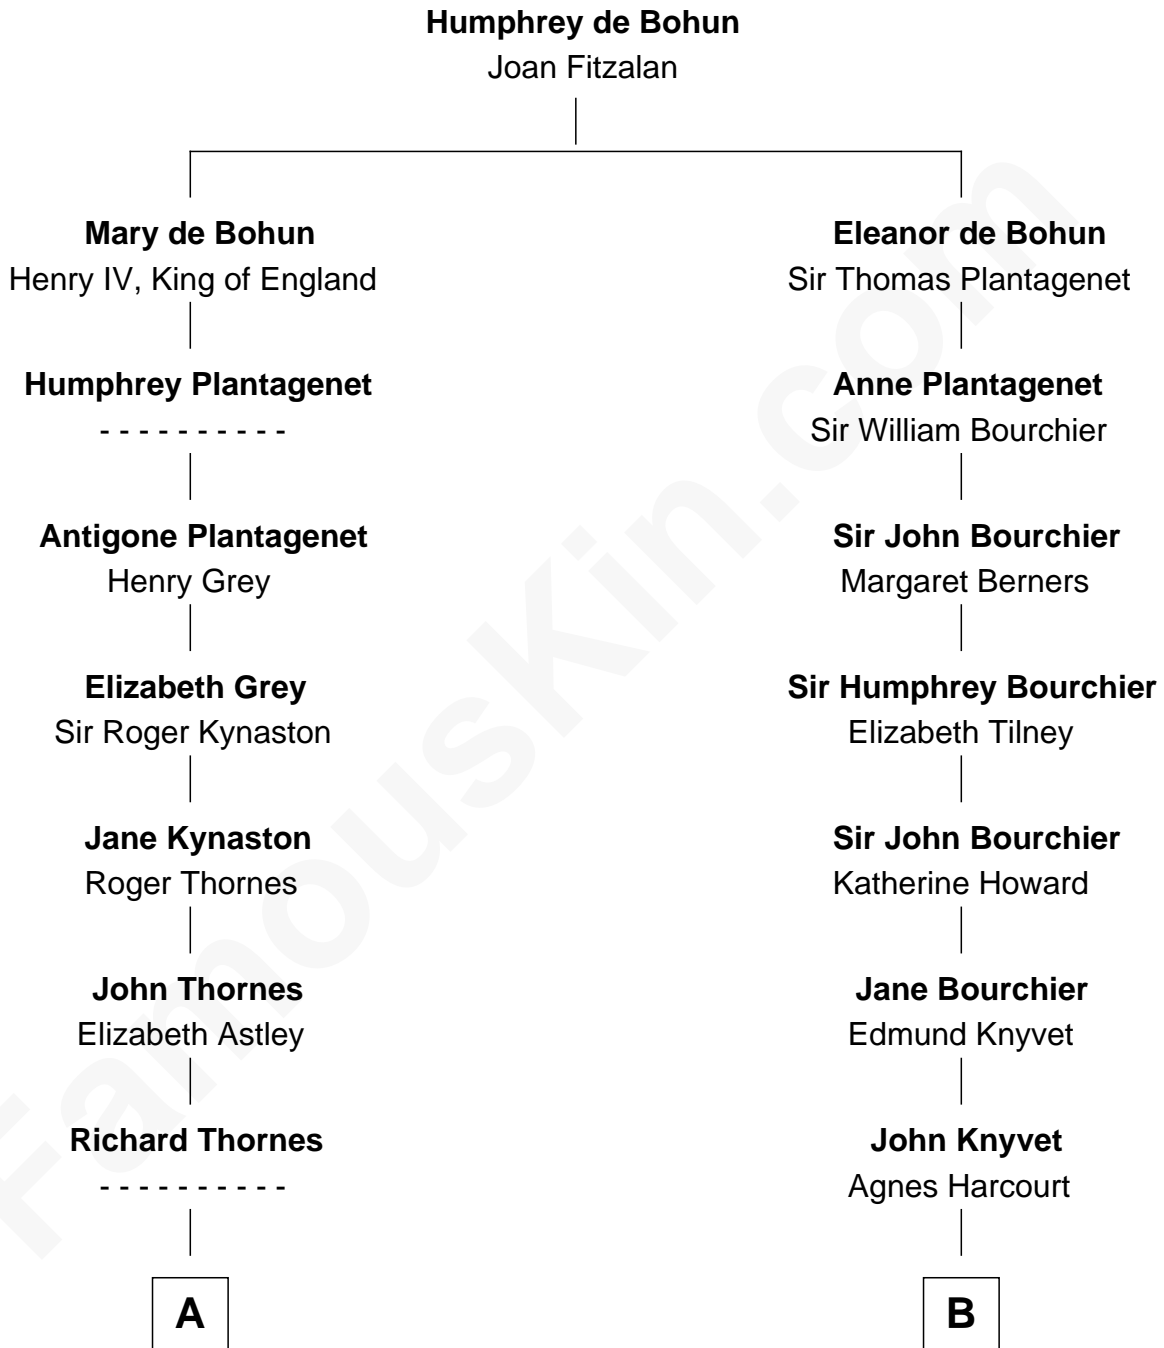

## Relationship Chart of

**Paget Brewster**

*TV Actress*

16th cousin 4 times removed of

**Horace Gray**

*U.S. Supreme Court Justice*

**C**

—  
**Ellen Mackenzie Hodge**

Dr. George Washington Wales Brewster

—  
**George Washington Wales Brewster**

Joan Ryerson

—  
**Galen Brewster**

Hathaway Tew

—  
**Paget Brewster**

*TV Actress*

FamousKin.com