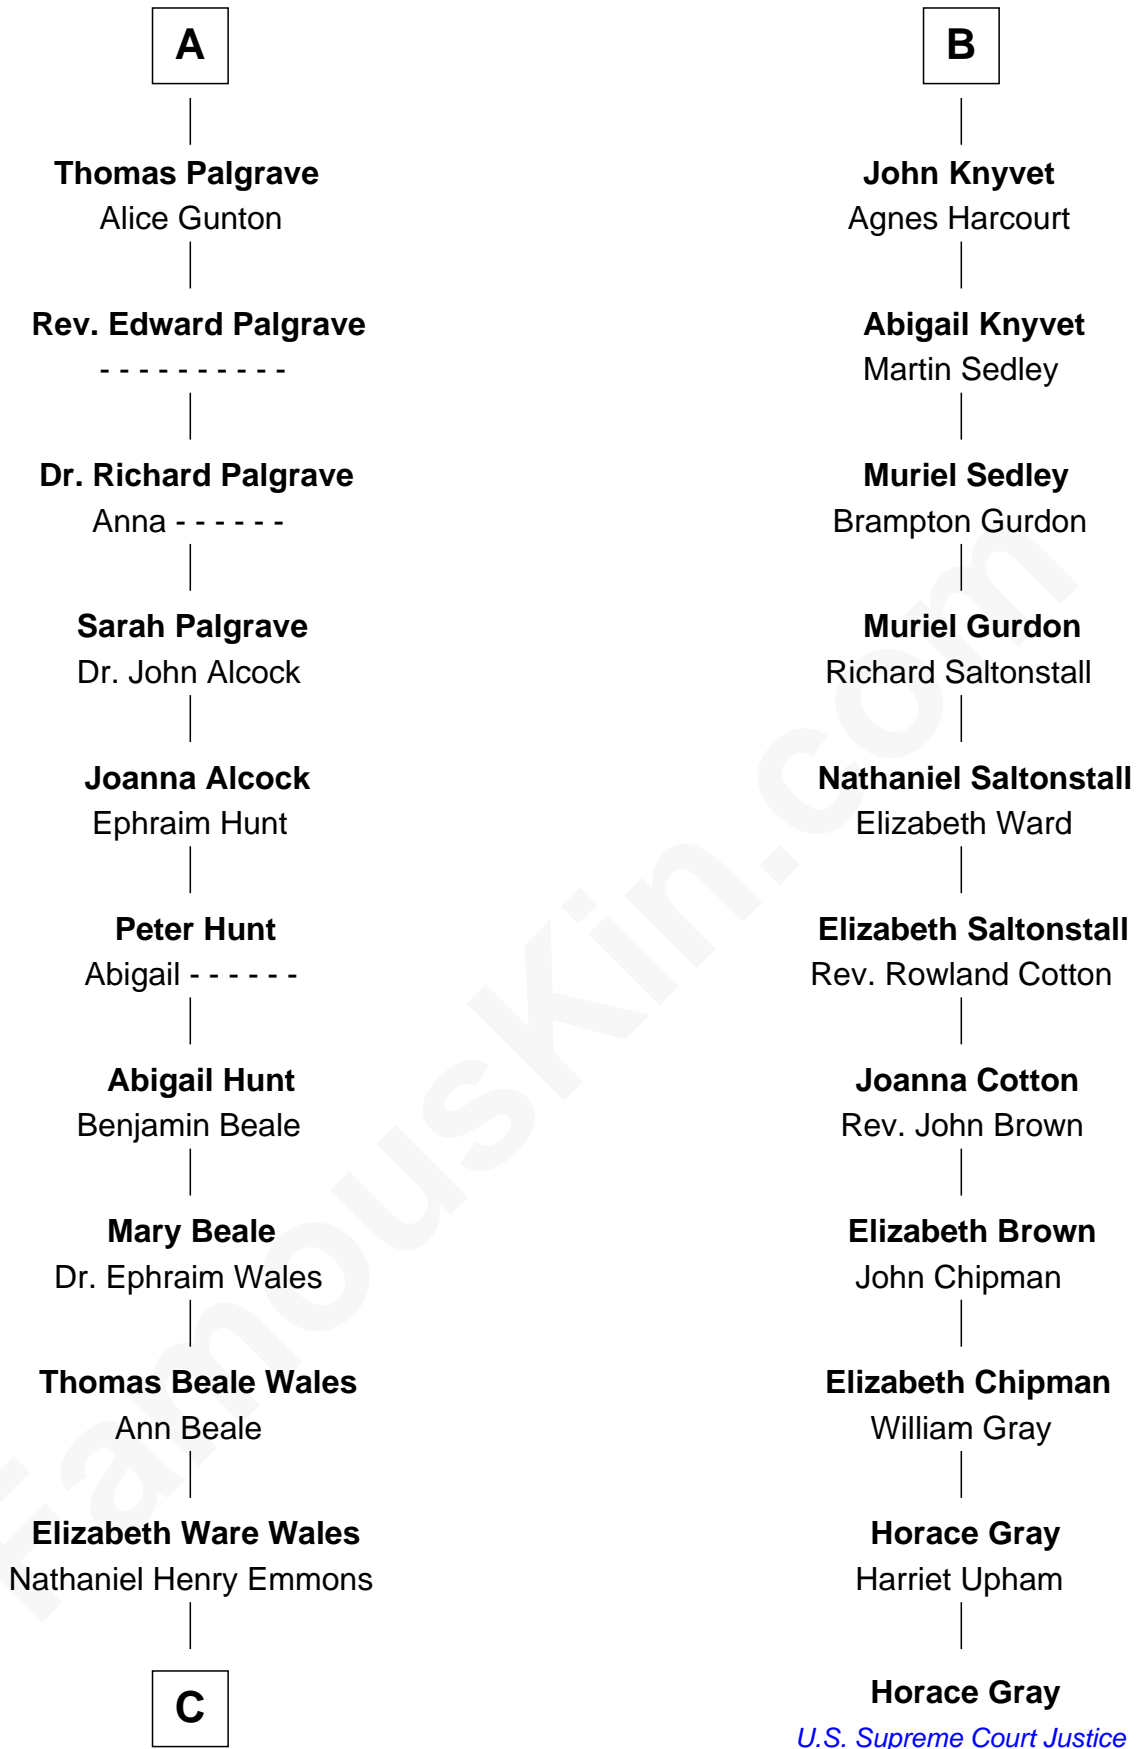

# FamousKin.com Relationship Chart of

**Paget Brewster**

*TV Actress*

17th cousin 4 times removed of

**Horace Gray**

*U.S. Supreme Court Justice*

**Edmund Fitzalan**

Alice de Warenne

**Richard Fitzalan**  
Eleanor Plantagenet

**Sir Richard Fitzalan**  
Elizabeth de Bohun

**Elizabeth Fitzalan**  
Sir Robert Goushill

**Elizabeth Goushill**  
Sir Robert Wingfield

**Elizabeth Wingfield**  
Sir William Brandon

**Eleanor Brandon**  
John Glemham

**Anne Glemham**  
Henry Palgrave

**A**

**Richard Fitzalan**  
Eleanor Plantagenet

**Sir Richard Fitzalan**  
Elizabeth de Bohun

**Elizabeth Fitzalan**  
Sir Thomas Mowbray

**Margaret Mowbray**  
Sir Robert Howard

**Sir John Howard**  
Margaret Chedworth

**Katherine Howard**  
Sir John Bouchier

**Jane Bouchier**  
Edmund Knyvet

**B**

**C**

Ann Wales Emmons

Benjamin Brewster