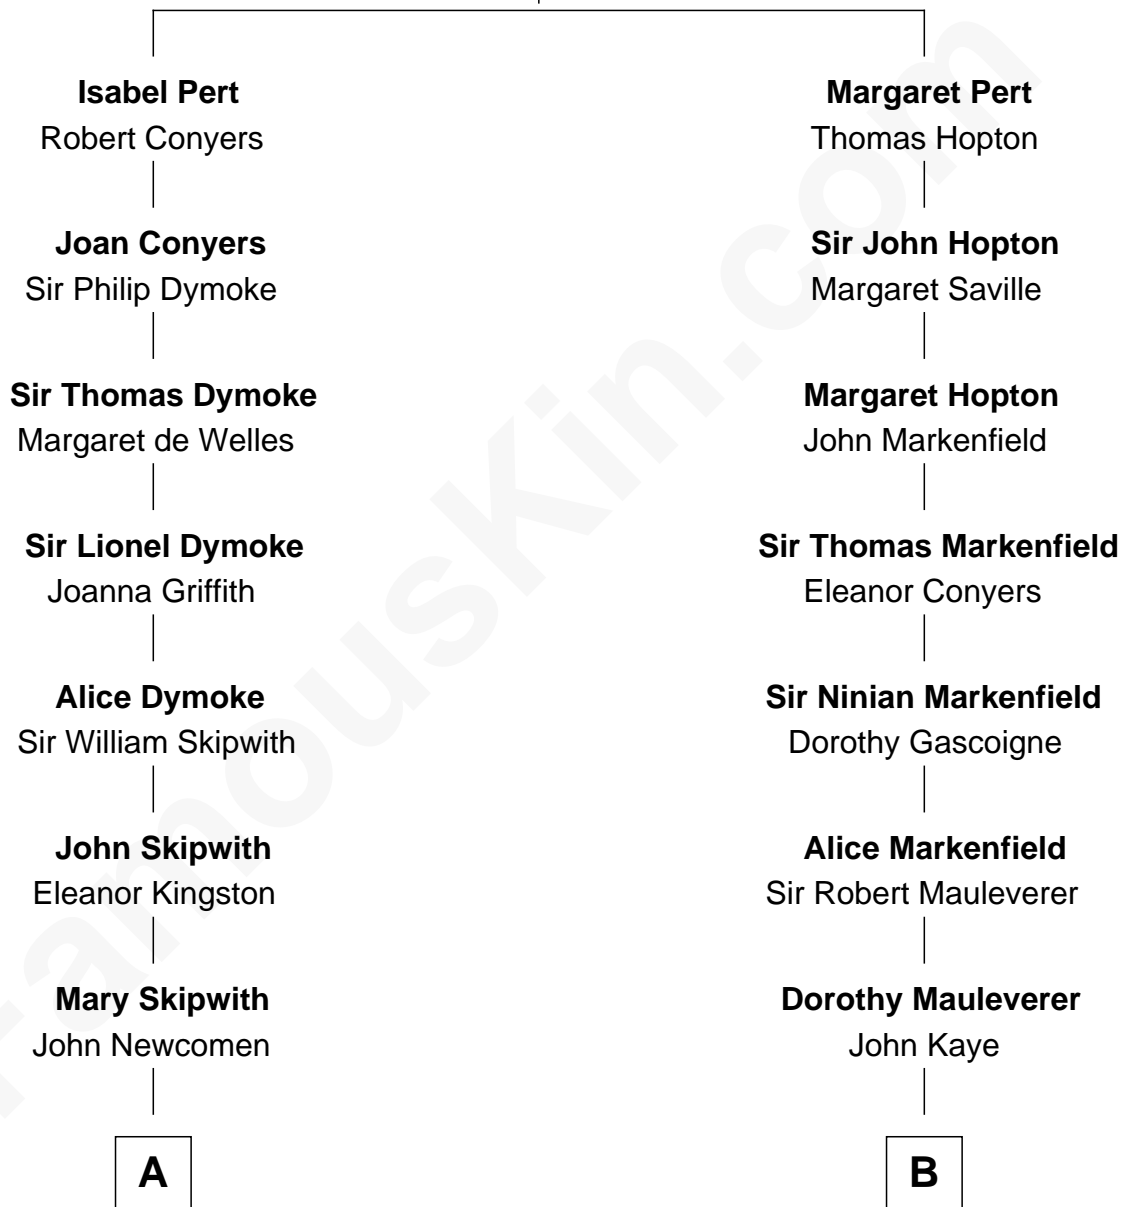

# FamousKin.com Relationship Chart of

**Paget Brewster**

*TV Actress*

16th cousin 2 times removed of

**Horace Gray**

*U.S. Supreme Court Justice*

**William Pert**  
Joan le Scrope

**A**

**Eleanor Newcomen**

William Asfordby

**John Asfordby**

Alice Wolley

**William Asfordby**

Martha Burton

**Elinor Asfordby**

Thomas Cock

**Catherine Cock**

Martin Ryerson

**Thomas Ryerson**

Mary Turner

**Joseph Turner Ryerson**

Ellen Griffin Larned

**Edward Larned Ryerson**

Mary Pringle Mitchell