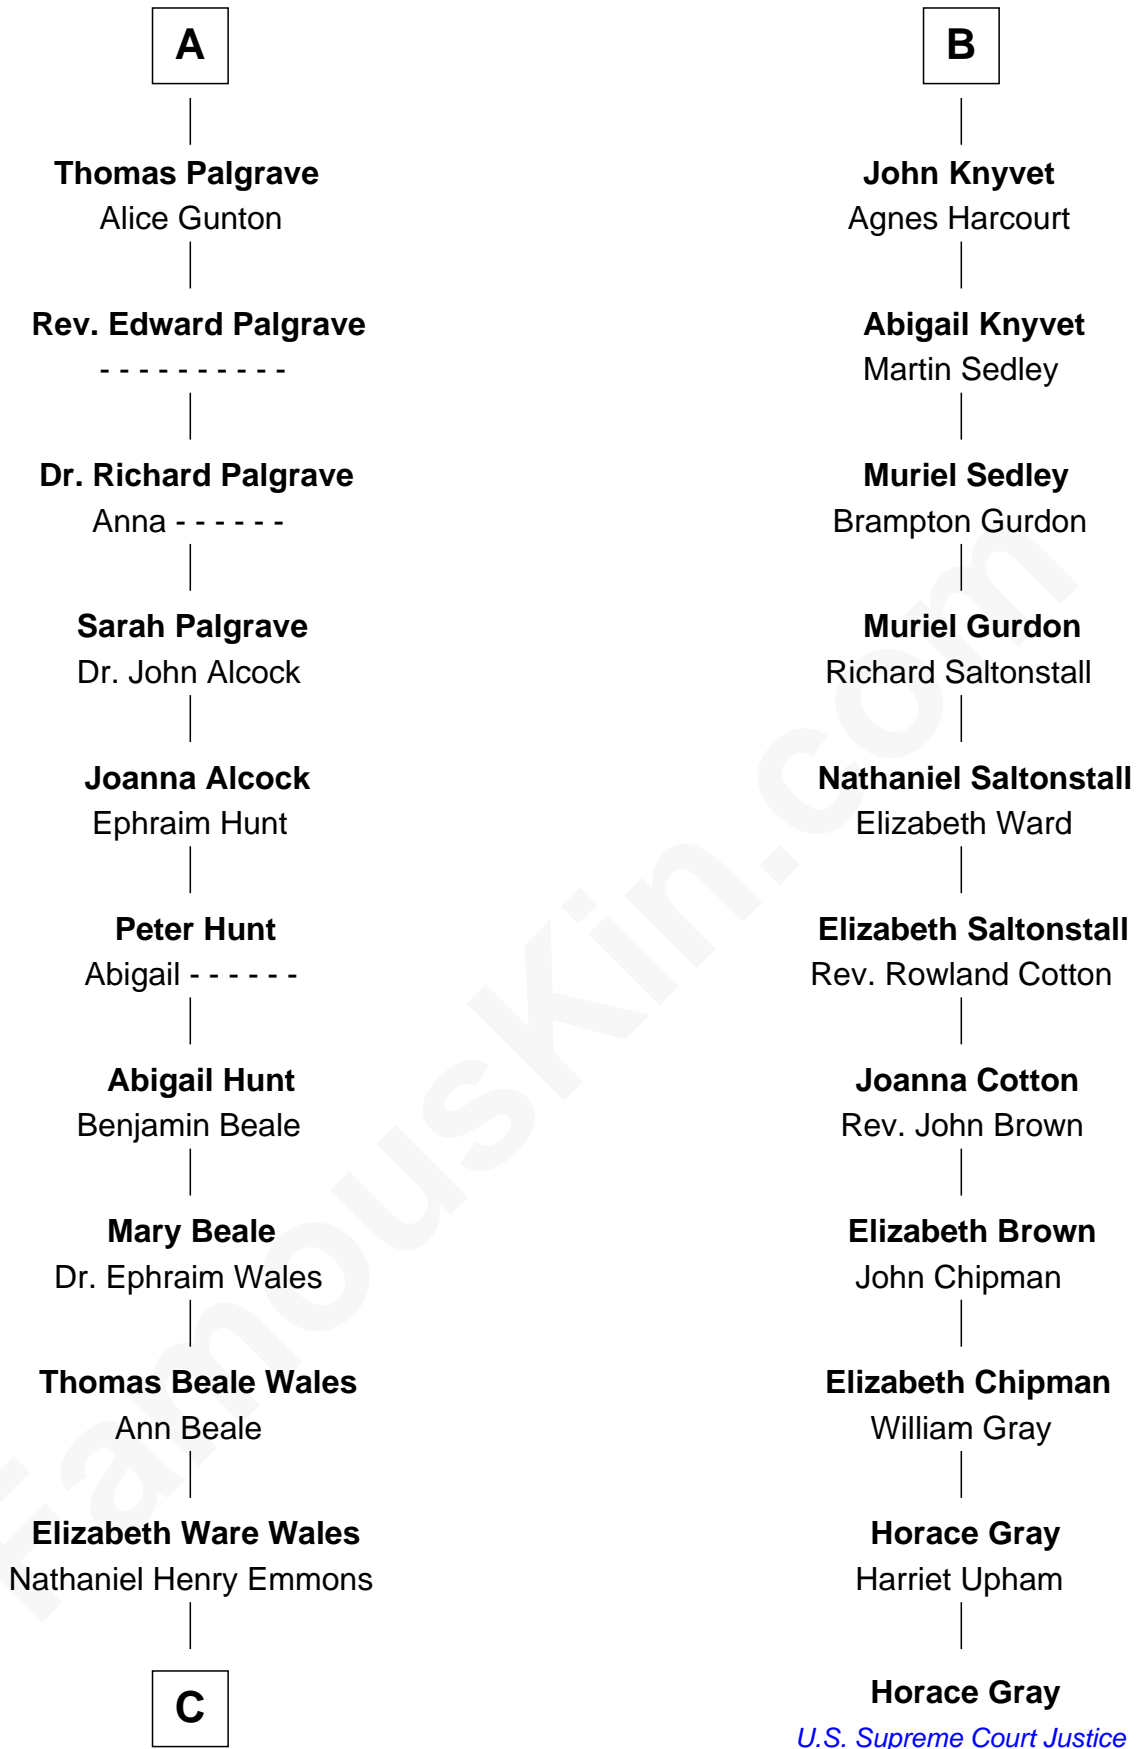

FamousKin.com Relationship Chart of

Paget Brewster

TV Actress

17th cousin 4 times removed of

Horace Gray

U.S. Supreme Court Justice

Humphrey de Bohun

Elizabeth Plantagenet

Sir William de Bohun
Elizabeth de Badlesmere

Elizabeth de Bohun
Sir Richard Fitzalan

Elizabeth Fitzalan
Sir Robert Goushill

Elizabeth Goushill
Sir Robert Wingfield

Elizabeth Wingfield
Sir William Brandon

Eleanor Brandon
John Glemham

Anne Glemham
Henry Palgrave

A

Sir William de Bohun
Elizabeth de Badlesmere

Elizabeth de Bohun
Sir Richard Fitzalan

Elizabeth Fitzalan
Sir Thomas Mowbray

Margaret Mowbray
Sir Robert Howard

Sir John Howard
Margaret Chedworth

Katherine Howard
Sir John Bouchier

Jane Bouchier
Edmund Knyvet

B

C

Ann Wales Emmons

Benjamin Brewster

Dr. George Washington Wales Brewster

Ellen Mackenzie Hodge