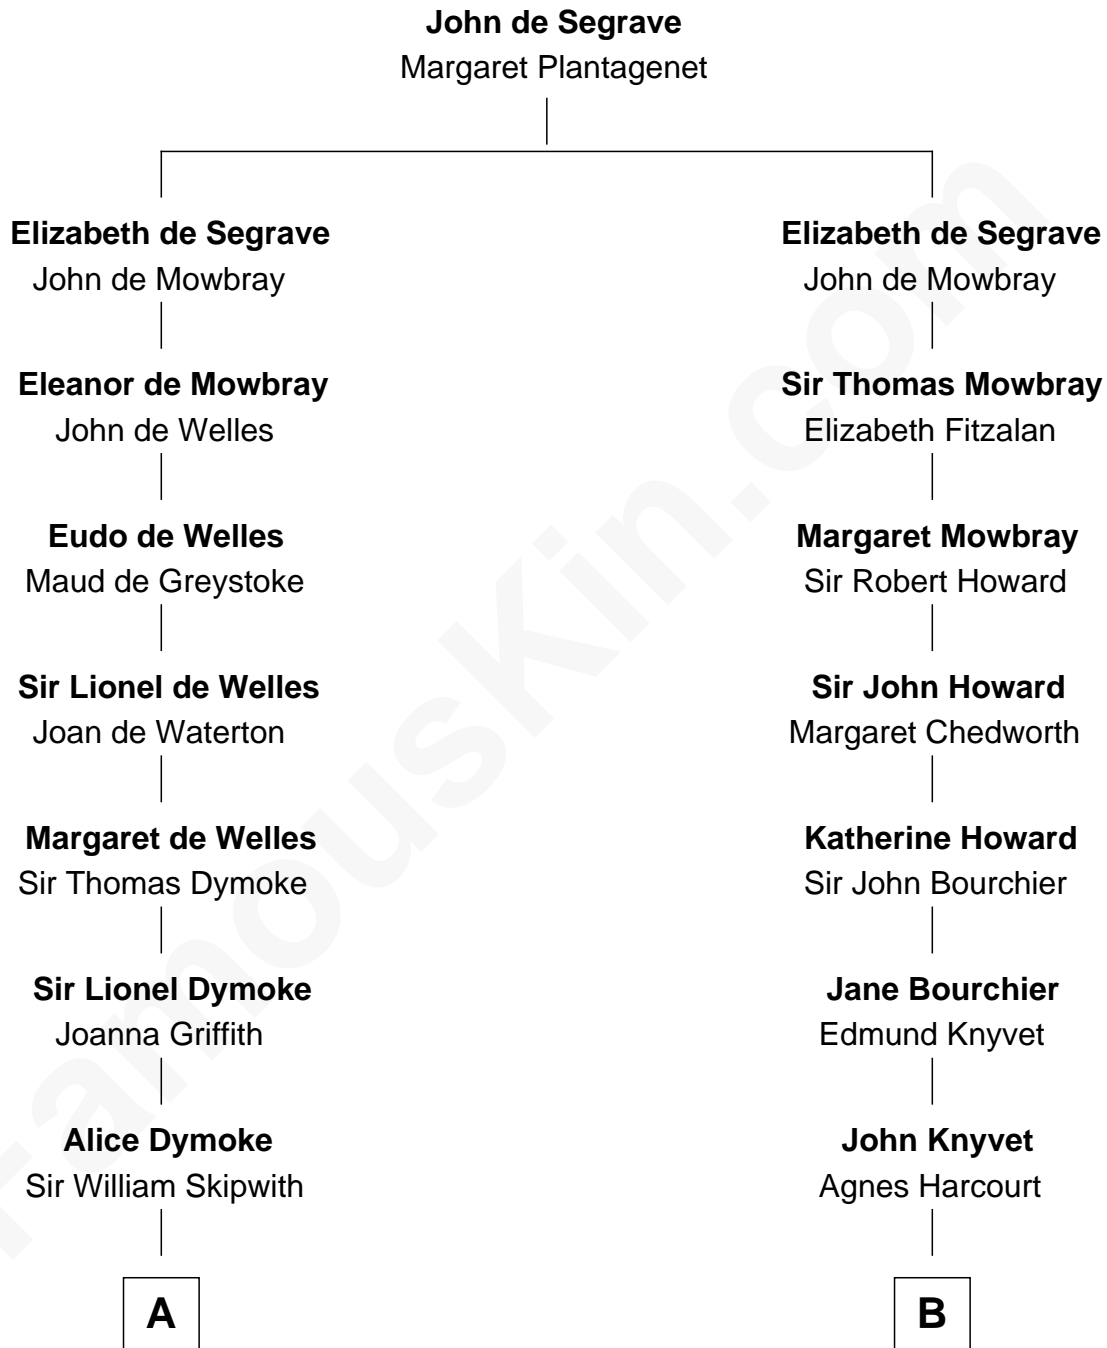

FamousKin.com Relationship Chart of

Paget Brewster

TV Actress

16th cousin 4 times removed of

Horace Gray

U.S. Supreme Court Justice

C

—
Donald Mitchell Ryerson

Isabelle McGenniss

—
Joan Ryerson

George Washington Wales Brewster

—
Galen Brewster

Hathaway Tew

—
Paget Brewster

TV Actress

FamousKin.com