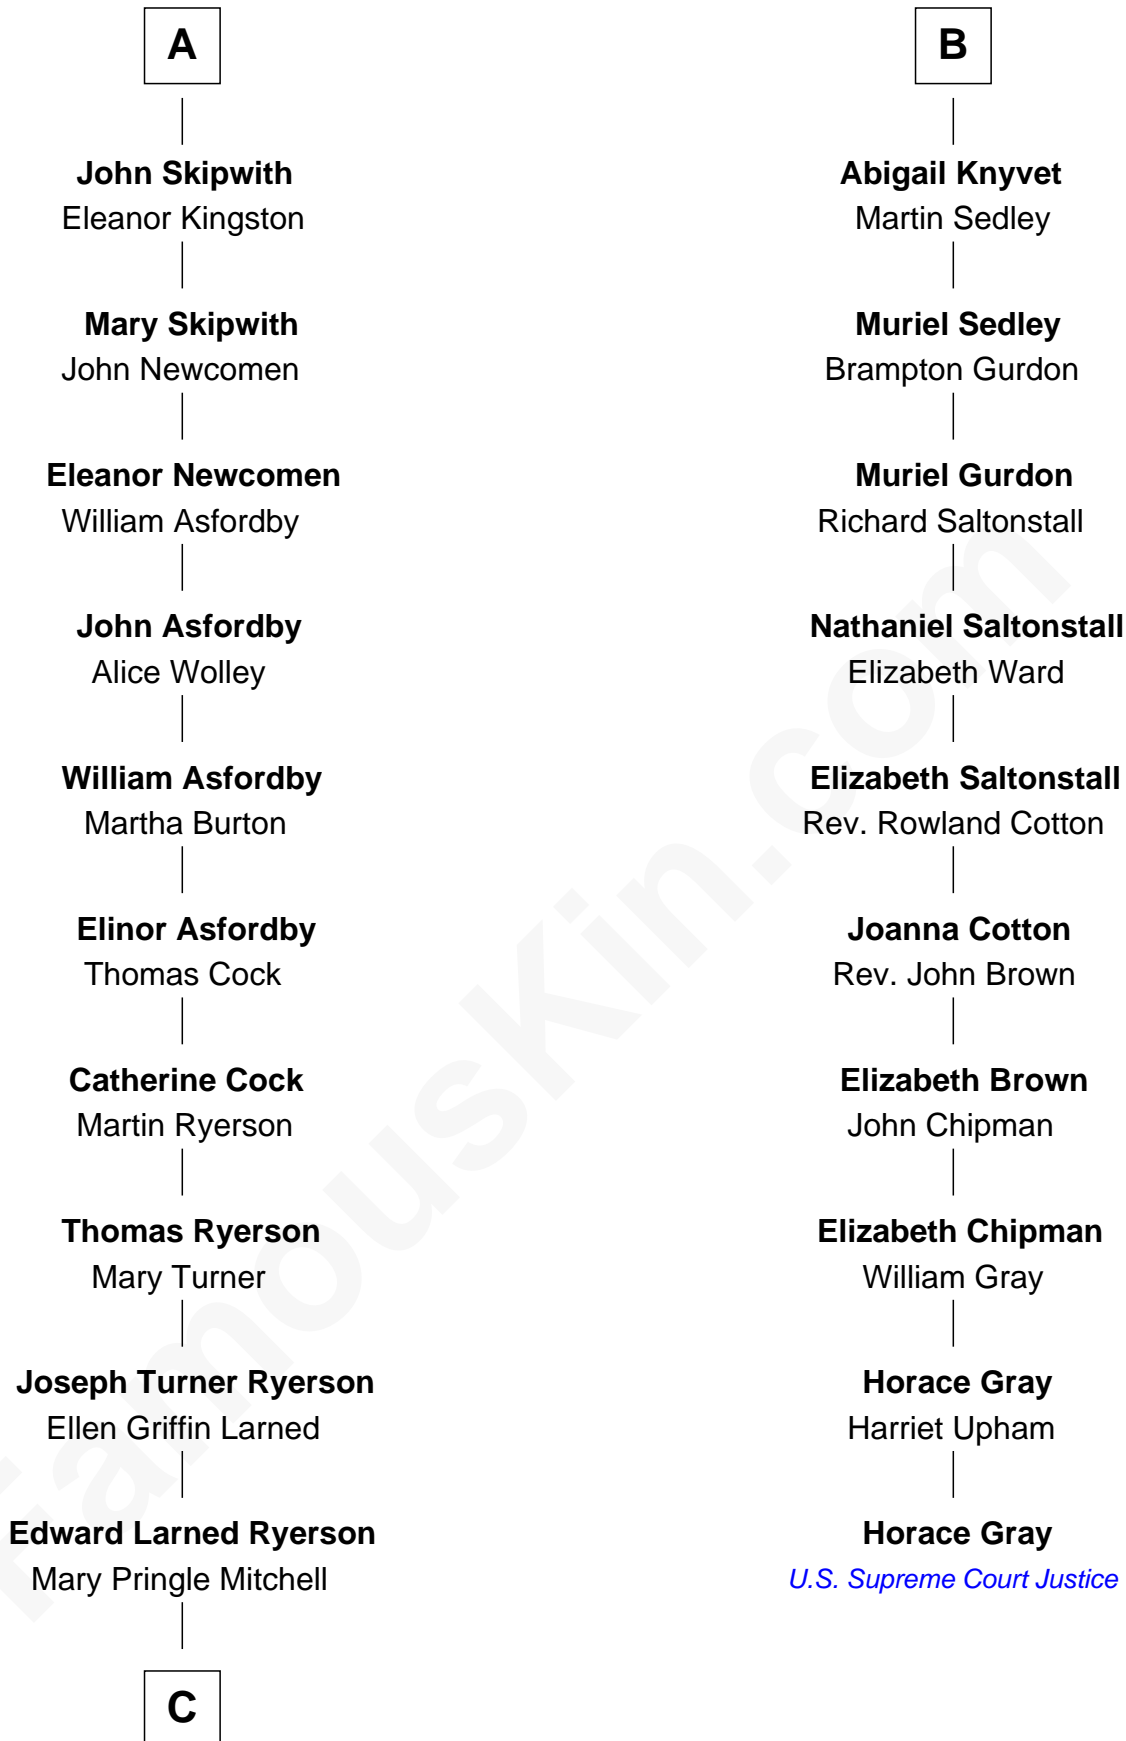

FamousKin.com Relationship Chart of

Paget Brewster

TV Actress

16th cousin 4 times removed of

Horace Gray

U.S. Supreme Court Justice

C

—
Donald Mitchell Ryerson

Isabelle McGenniss

—
Joan Ryerson

George Washington Wales Brewster

—
Galen Brewster

Hathaway Tew

—
Paget Brewster

TV Actress

FamousKin.com