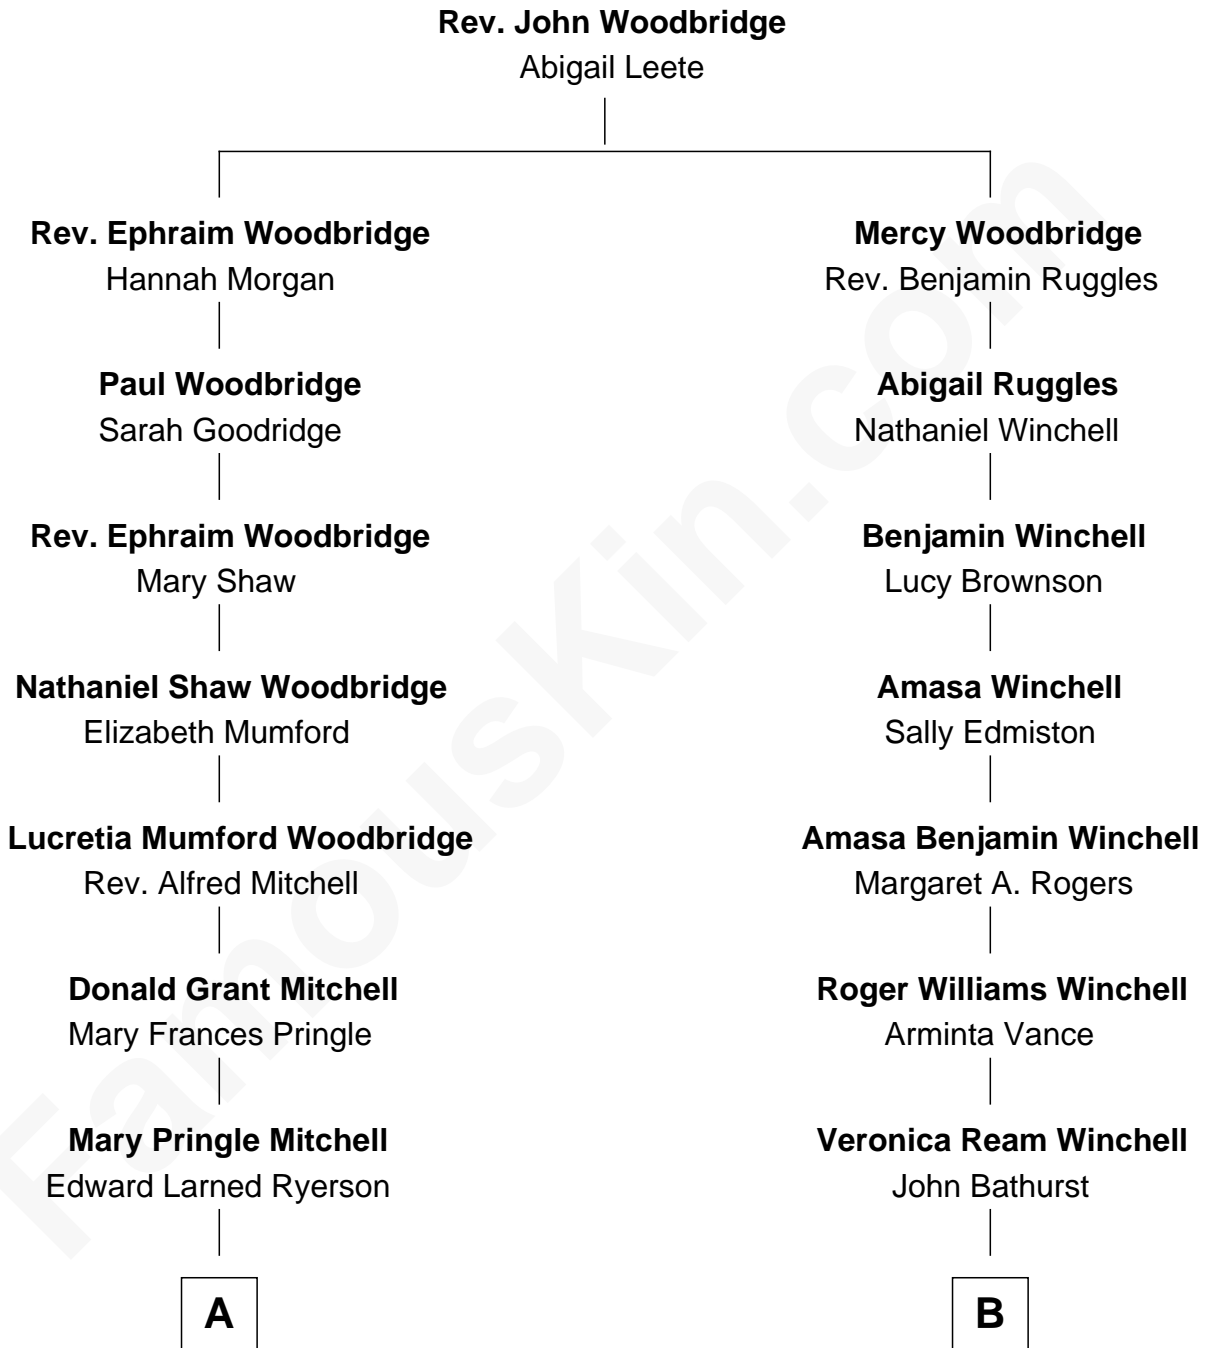

# FamousKin.com Relationship Chart of

**Paget Brewster**

*TV Actress*

9th cousin 1 time removed of

**Anna Faris**

*TV and Movie Actress*

**A**

**Donald Mitchell Ryerson**

Isabelle McGenniss

**Joan Ryerson**

George Washington Wales Brewster

**Galen Brewster**

Hathaway Tew

**Paget Brewster**

*TV Actress*

**B**

**Winchell Bathurst**

Minnie Madie Meins

**Karen Louise Bathurst**

John Homan Faris

**Anna Faris**

*TV and Movie Actress*