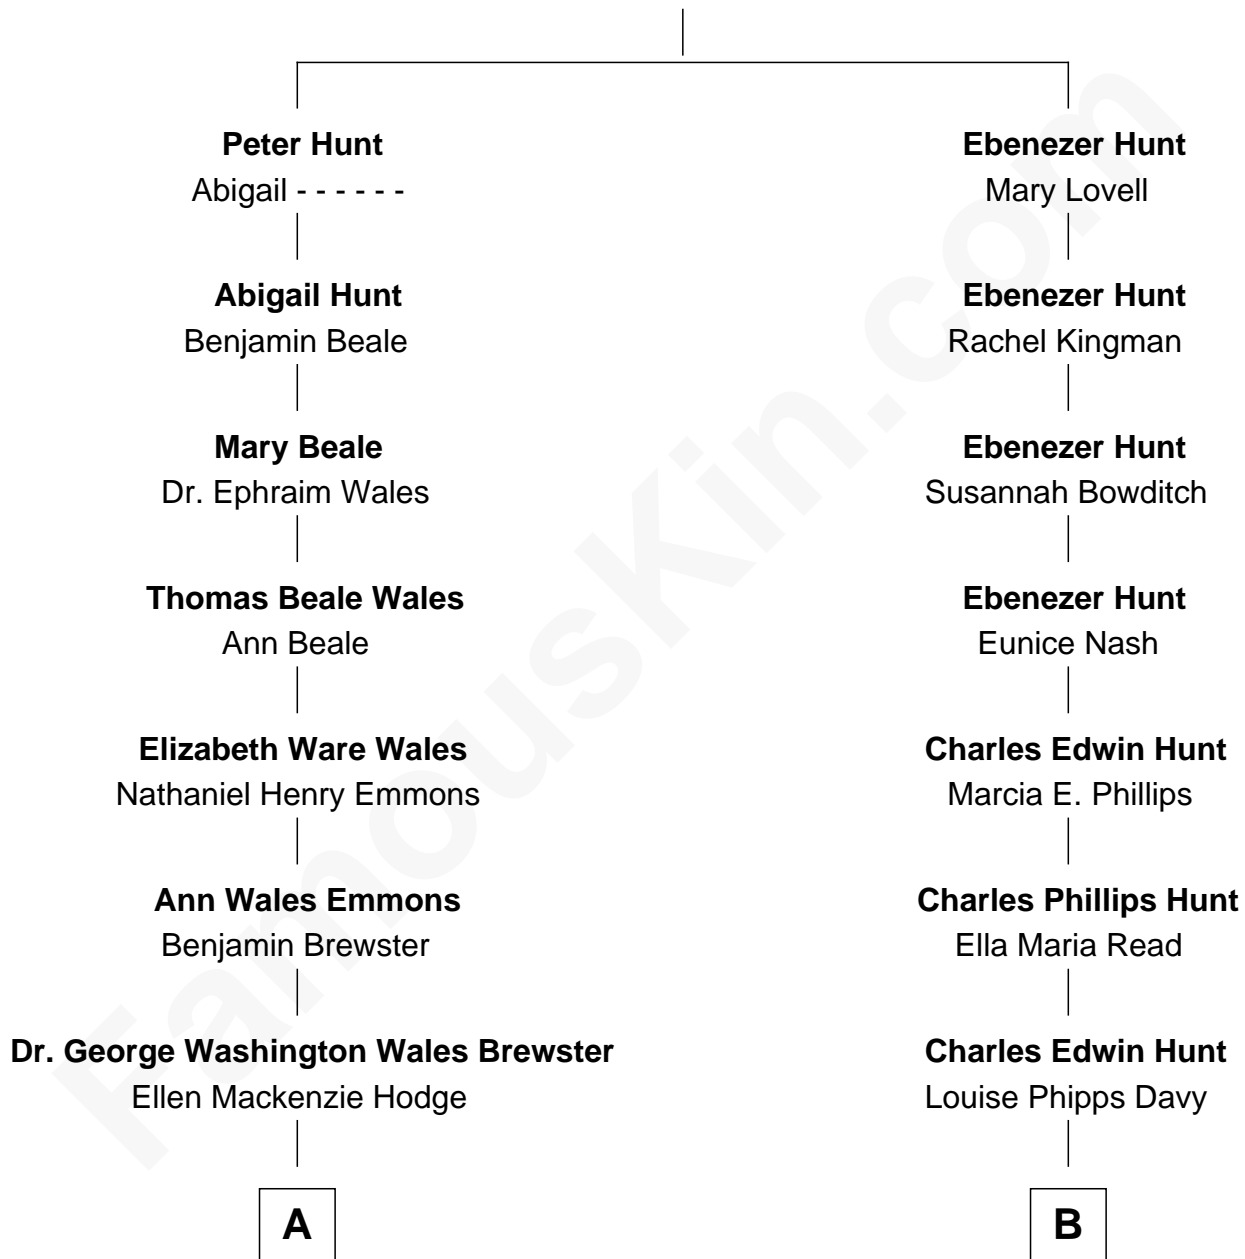

FamousKin.com Relationship Chart of

Paget Brewster

TV Actress

8th cousin 1 time removed of

Linda Hunt

TV and Movie Actress

Ephraim Hunt

Joanna Alcock

A

George Washington Wales Brewster

Joan Ryerson

Galen Brewster

Hathaway Tew

Paget Brewster

TV Actress

B