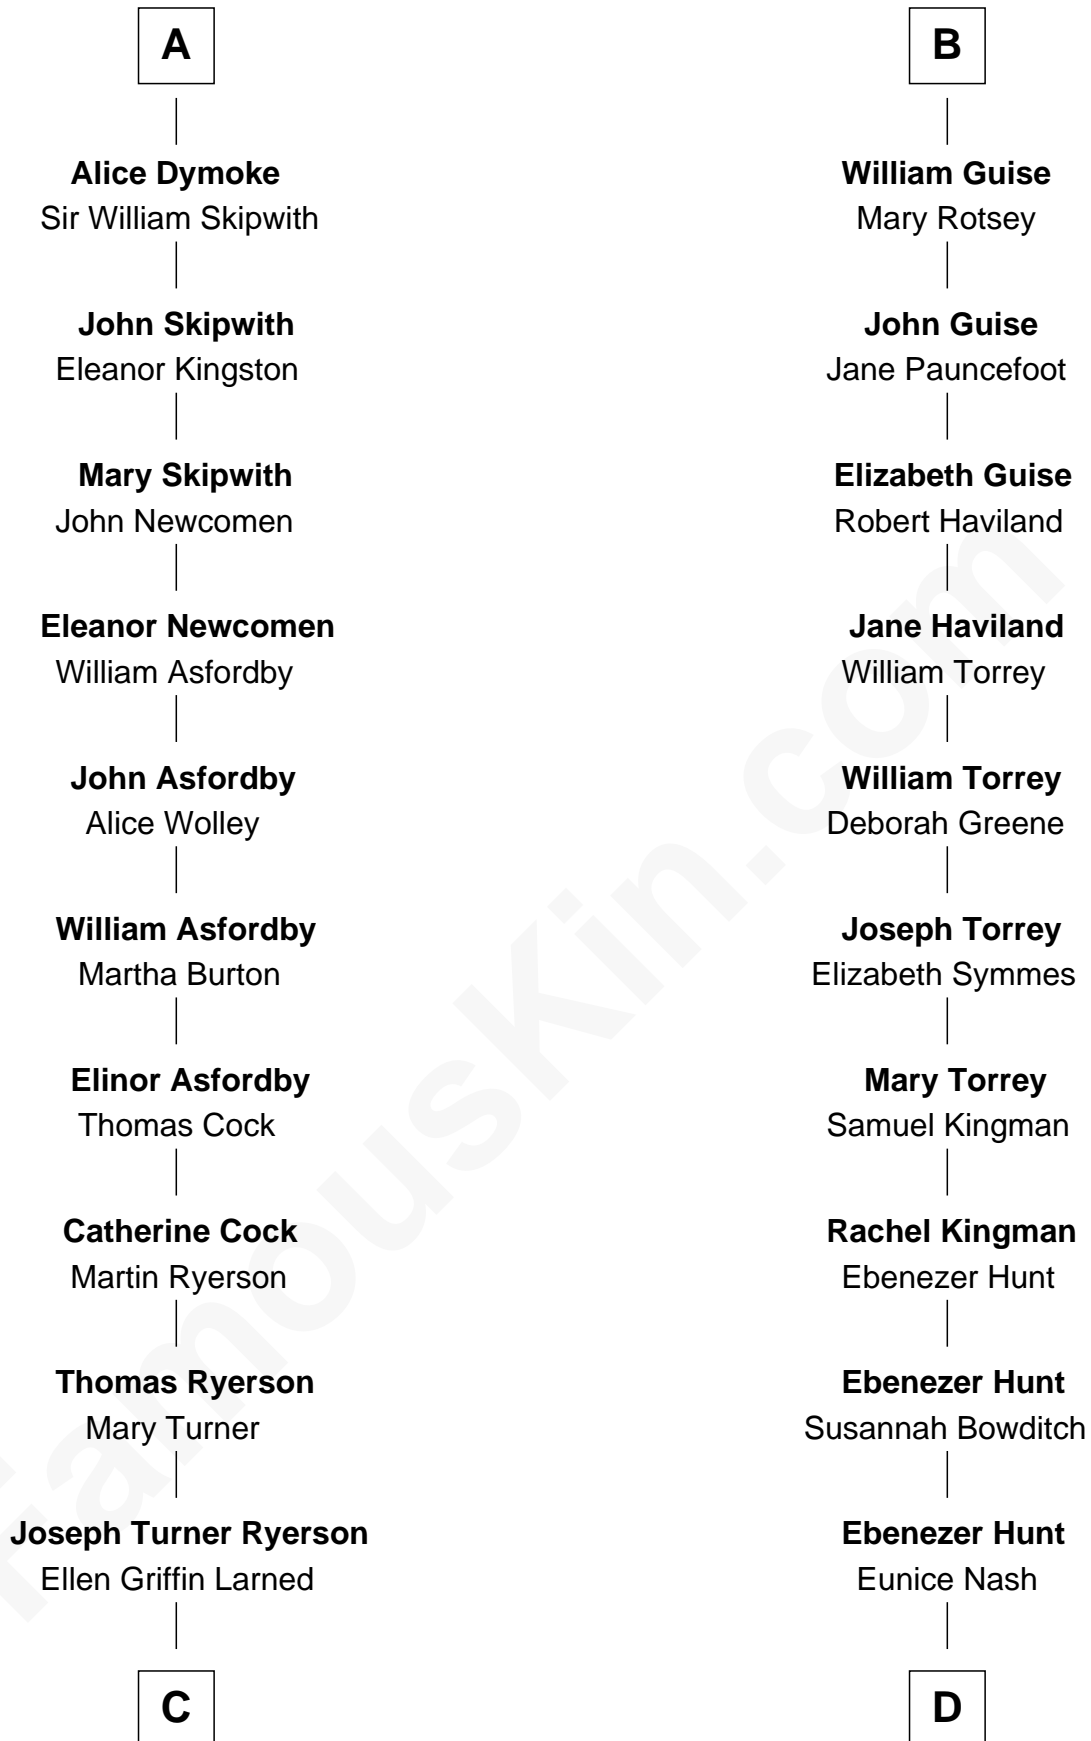

FamousKin.com Relationship Chart of

Paget Brewster

TV Actress

21st cousin of

Linda Hunt

TV and Movie Actress

Sir Henry de Percy

Eleanor de Arundel

Sir Edmund Grey

Anne Grey

Sir John Grey

Probable

Tacy Grey

John Guise

B

C

Edward Larned Ryerson

Mary Pringle Mitchell

Donald Mitchell Ryerson

Isabelle McGenniss

Joan Ryerson

George Washington Wales Brewster

Galen Brewster

Hathaway Tew