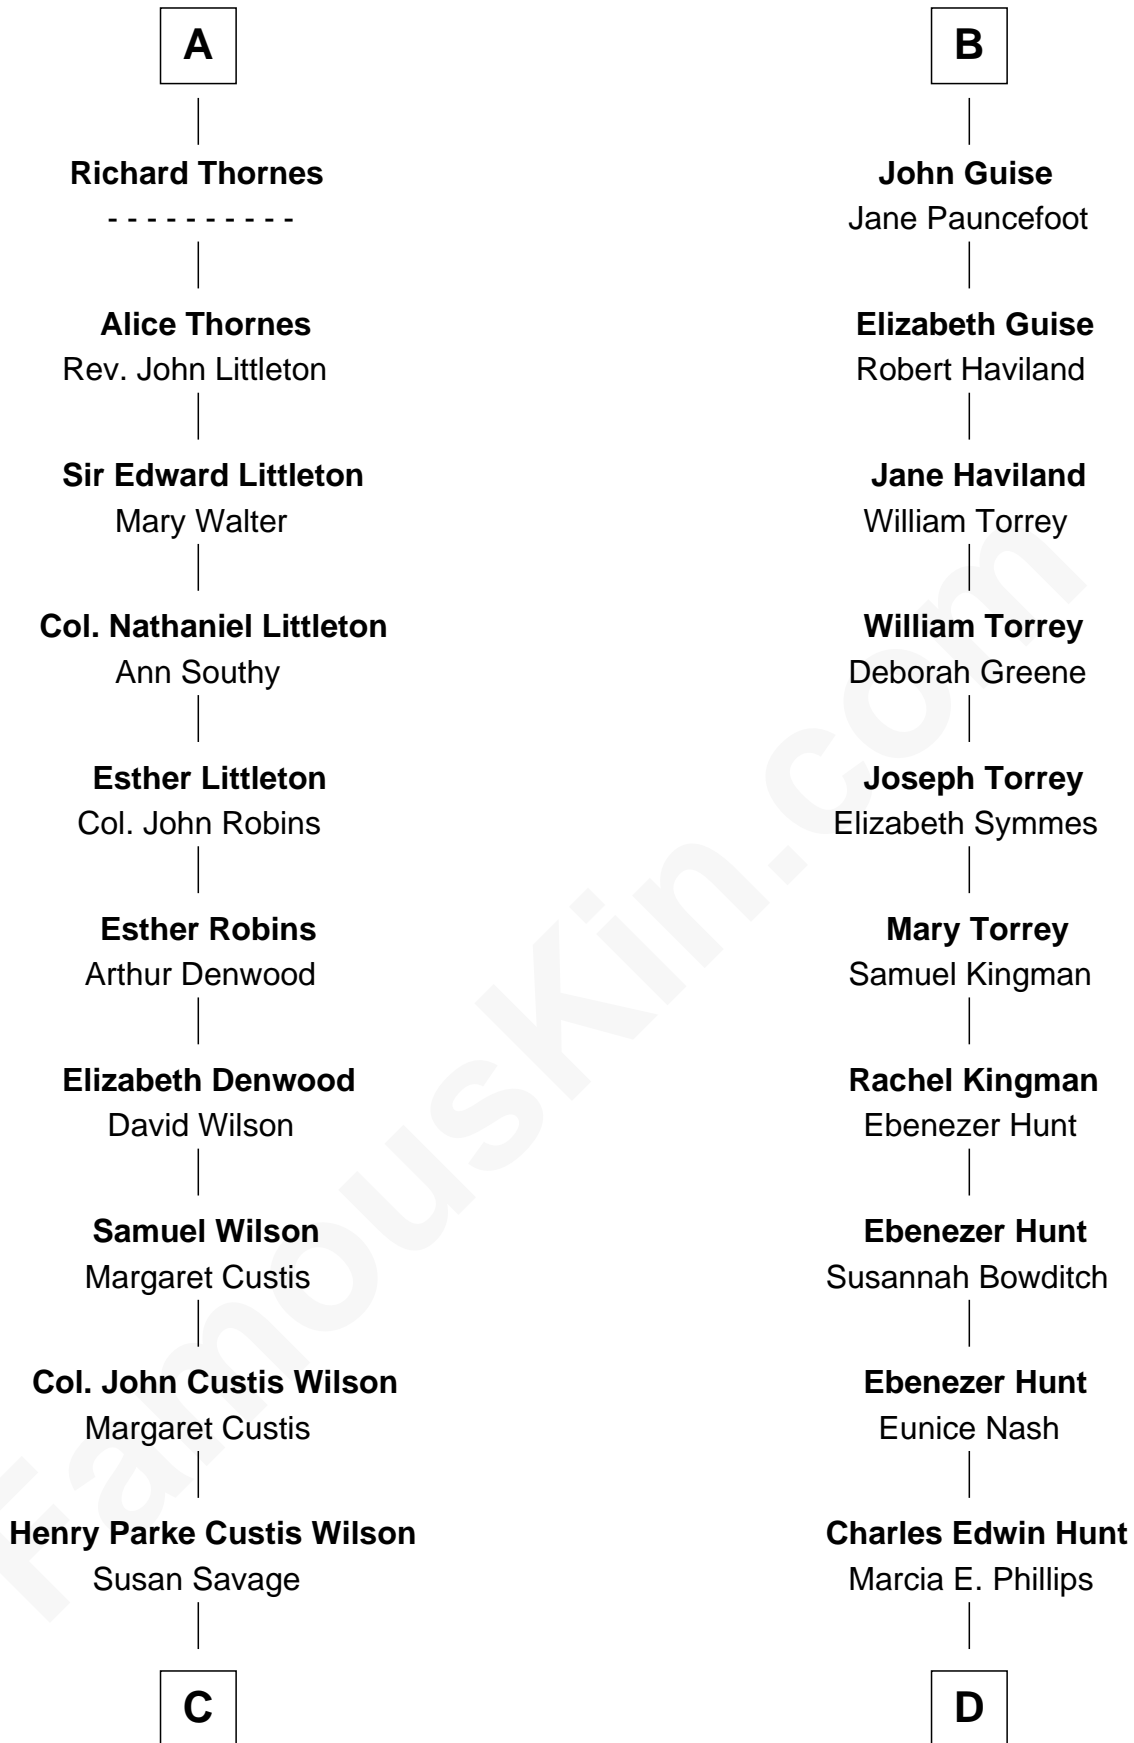

FamousKin.com
Relationship Chart of
Paget Brewster
TV Actress

20th cousin 1 time removed of
Linda Hunt
TV and Movie Actress

C

Susan Savage Wilson

John Ledyard Hodge

Ellen Mackenzie Hodge

Dr. George Washington Wales Brewster

George Washington Wales Brewster

Joan Ryerson

Galen Brewster

Hathaway Tew

Paget Brewster

TV Actress

D

Charles Phillips Hunt