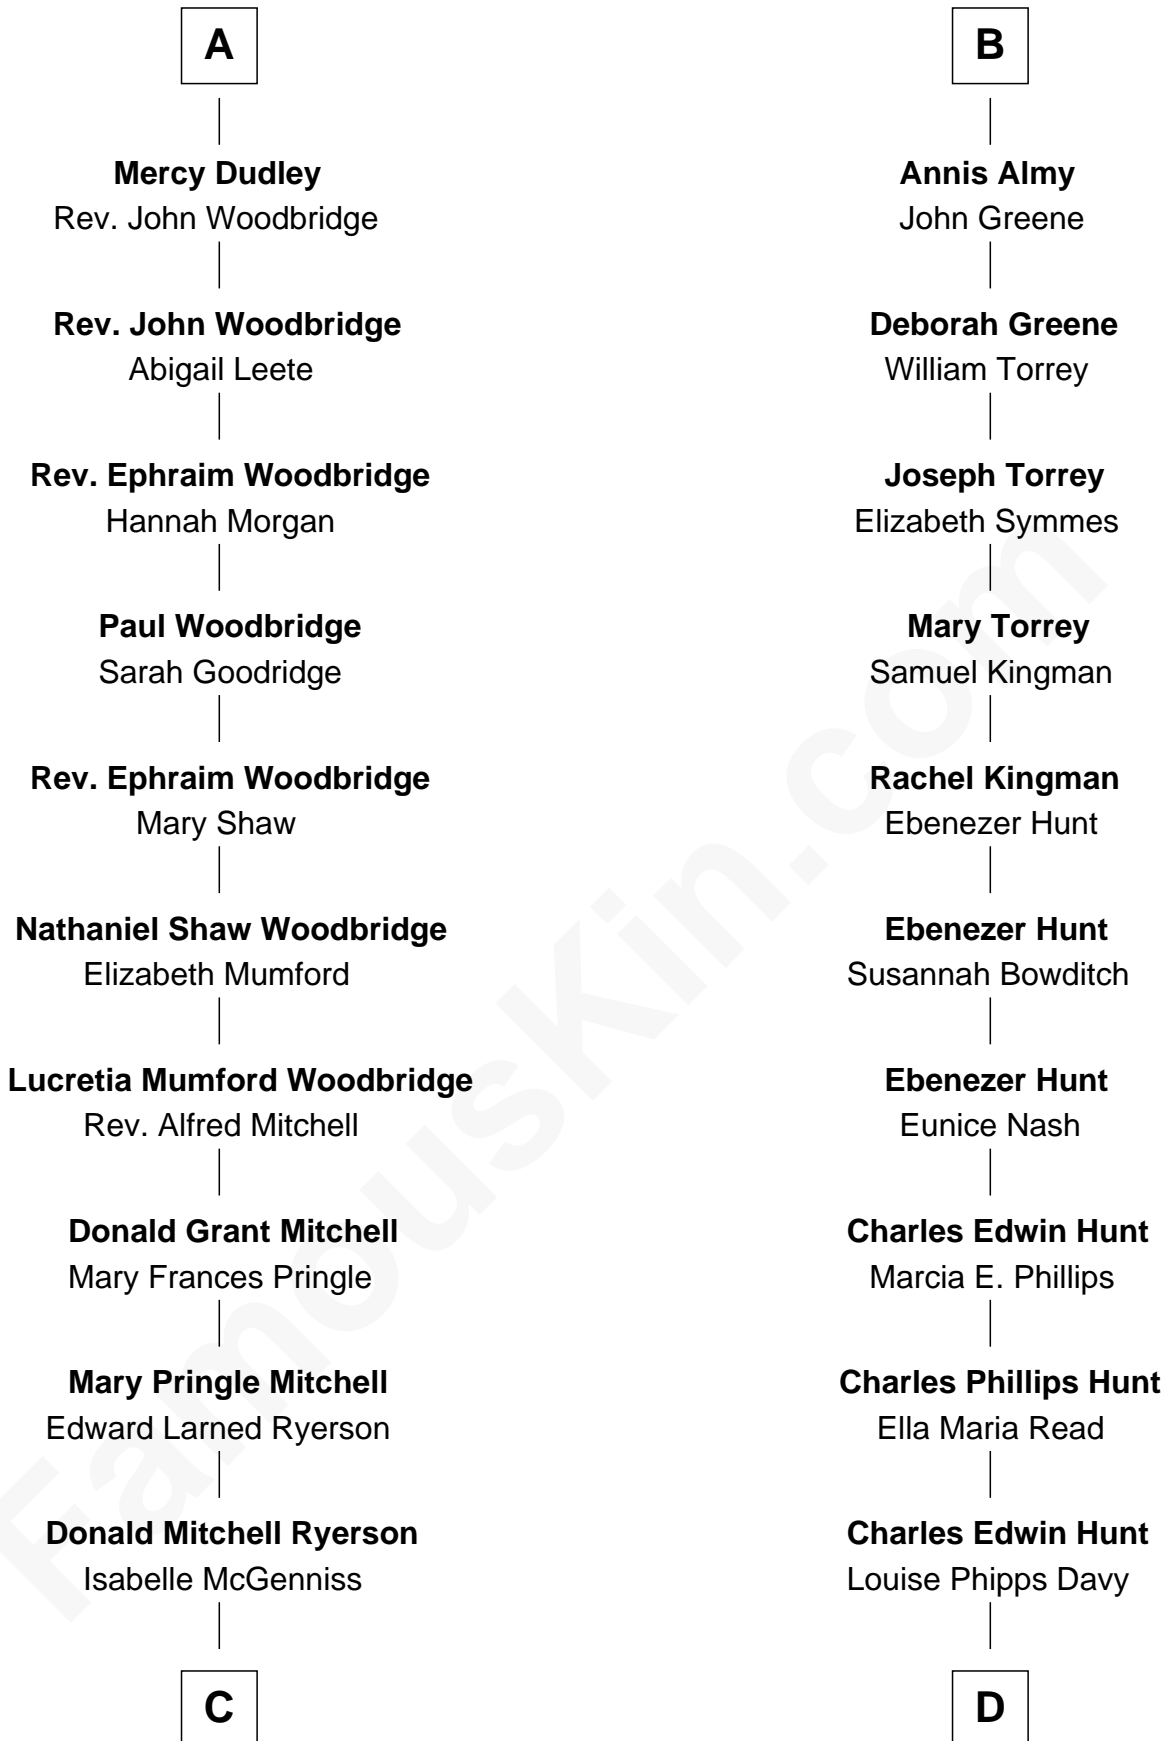

# FamousKin.com Relationship Chart of

**Paget Brewster**

*TV Actress*

18th cousin 1 time removed of

**Linda Hunt**

*TV and Movie Actress*

**C**

**Joan Ryerson**

George Washington Wales Brewster

**Galen Brewster**

Hathaway Tew

**Paget Brewster**

*TV Actress*

**D**

**Raymond Davy Hunt**

Elsie R. Doying