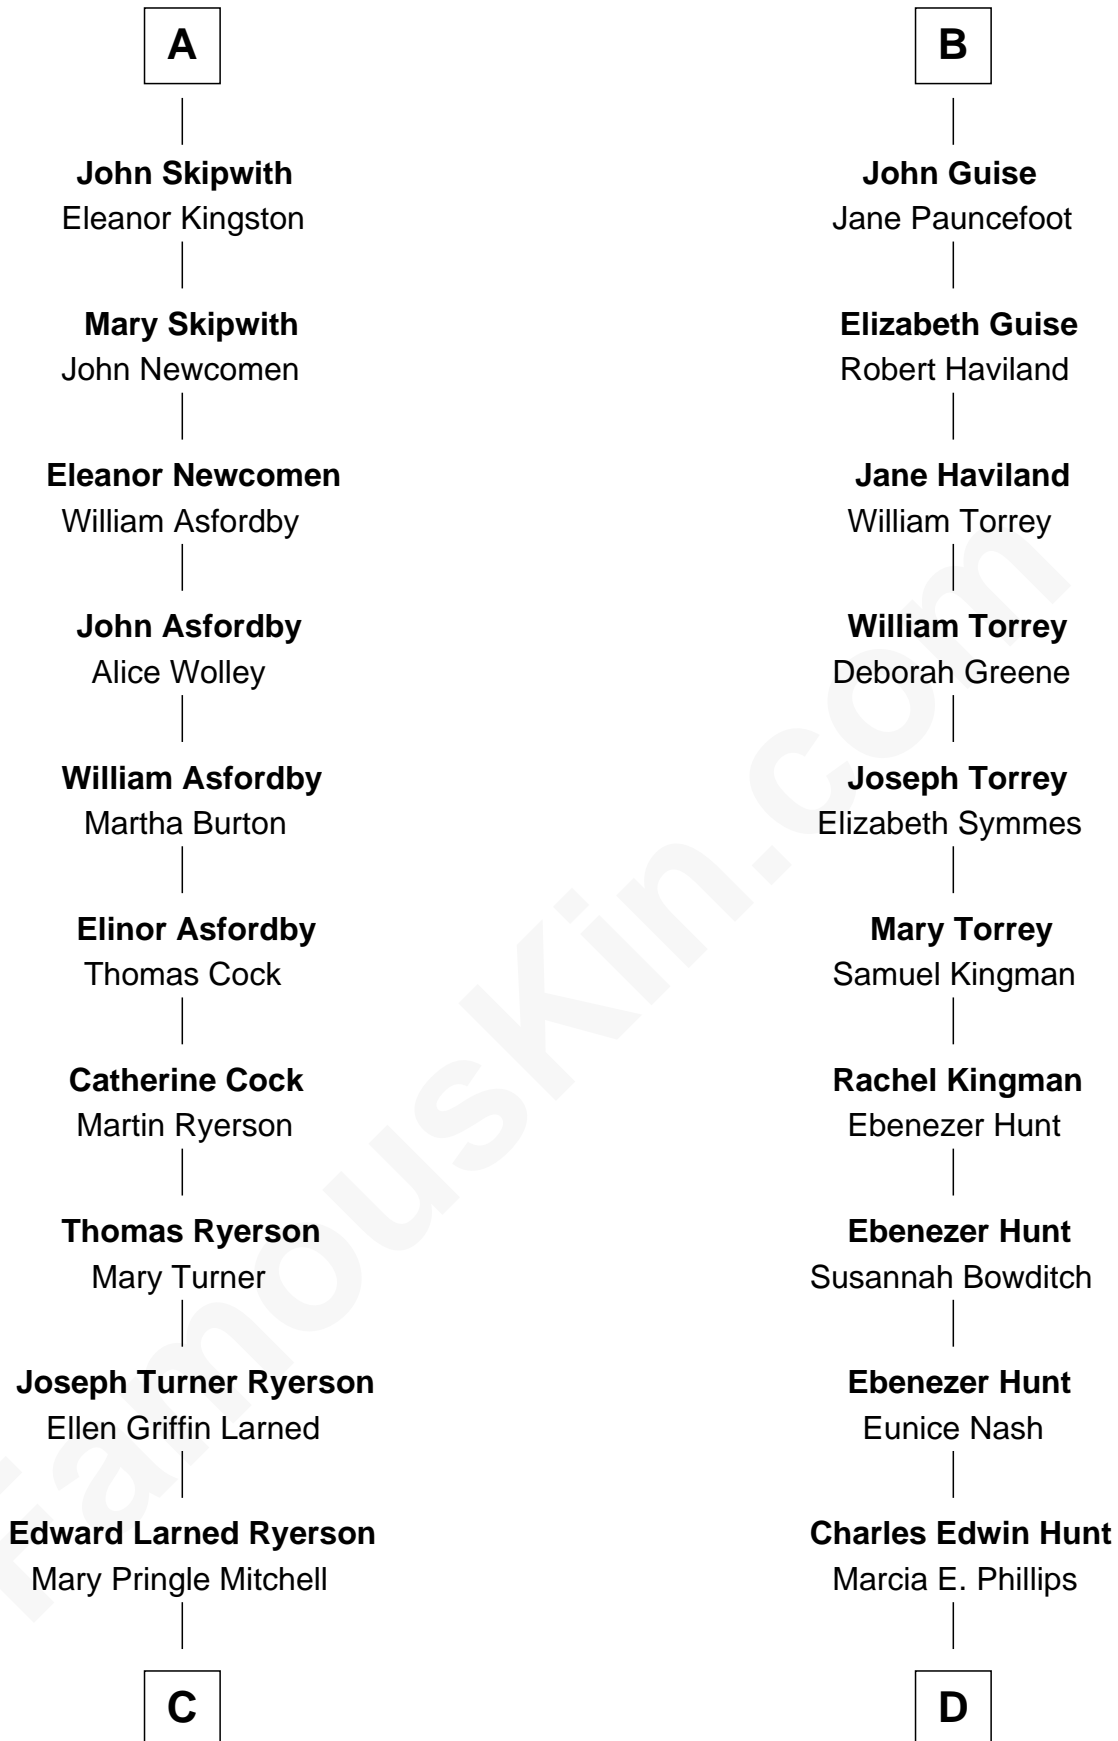

FamousKin.com Relationship Chart of

Paget Brewster

TV Actress

20th cousin of

Linda Hunt

TV and Movie Actress

Sir William de Ros
Margery de Badlesmere

C

Donald Mitchell Ryerson

Isabelle McGenniss

Joan Ryerson

George Washington Wales Brewster

Galen Brewster

Hathaway Tew

Paget Brewster

TV Actress