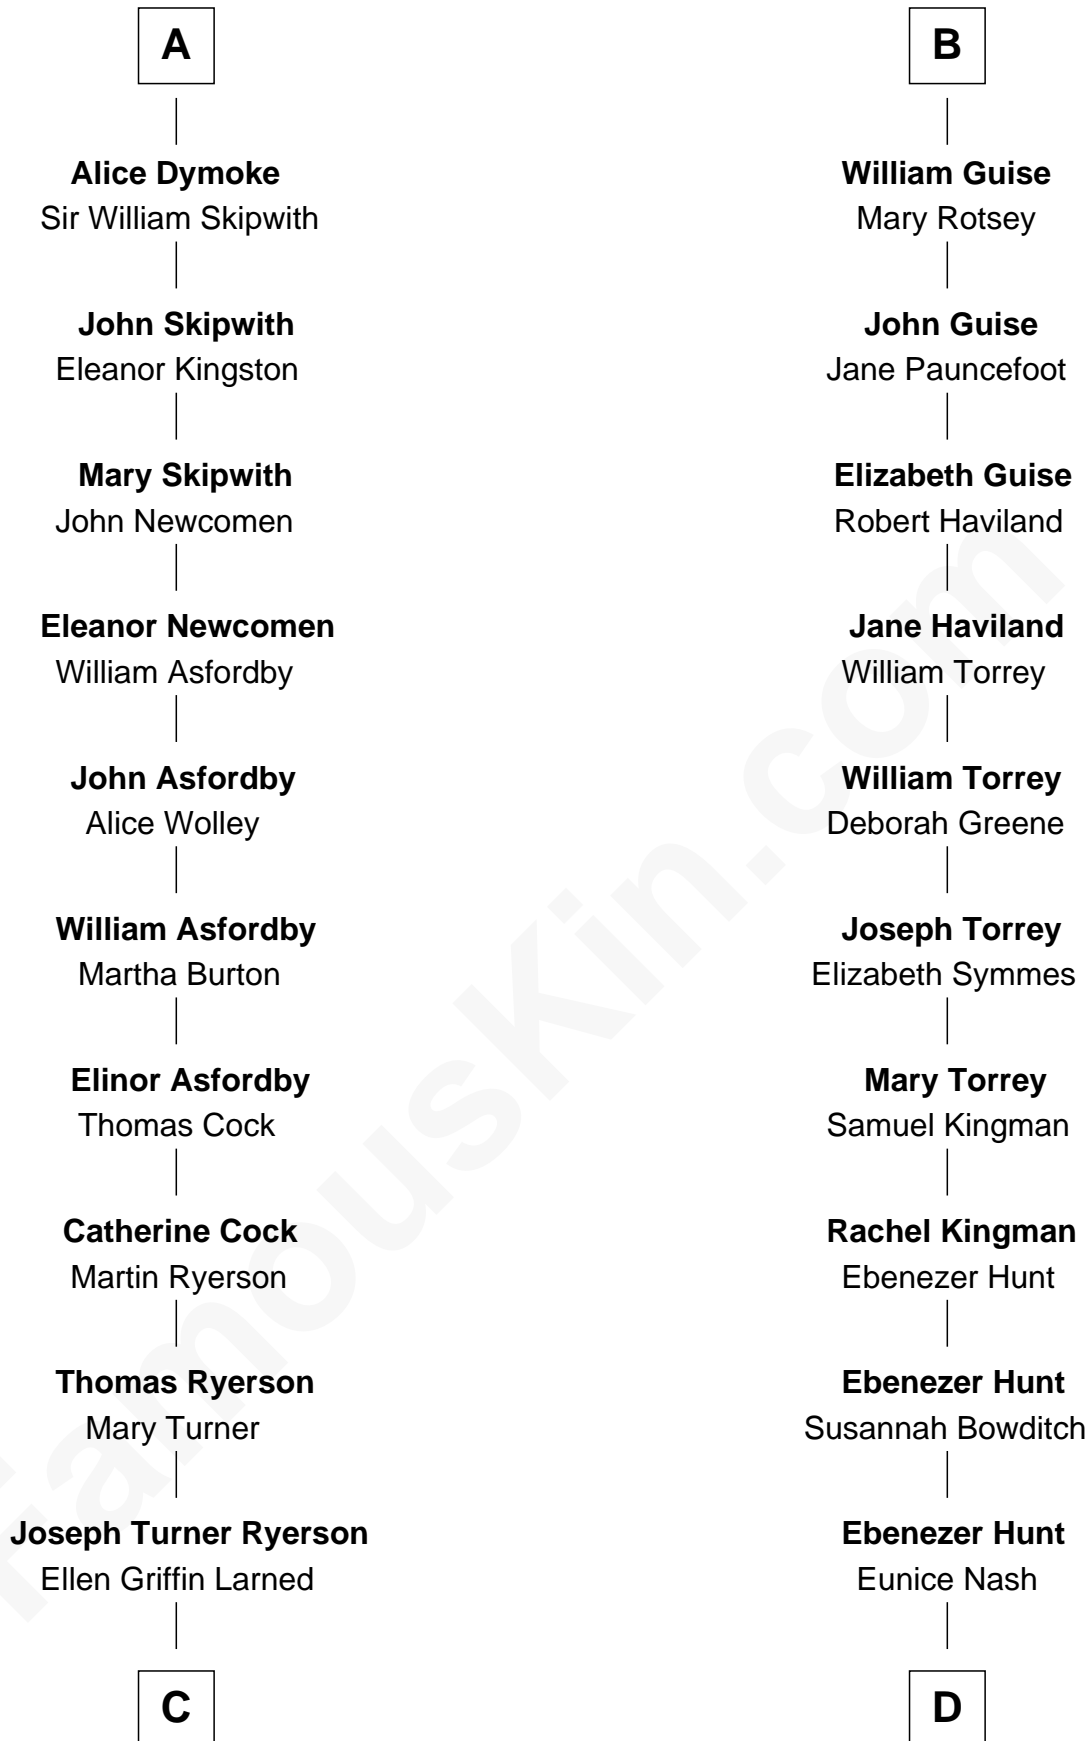

# FamousKin.com Relationship Chart of

**Paget Brewster**

*TV Actress*

21st cousin of

**Linda Hunt**

*TV and Movie Actress*

**Sir Hugh I de Audley**

Iseult de Mortimer

**Alice de Audley**  
Sir Ralph de Greystoke

**Sir William de Greystoke**  
Joan FitzHenry

**Sir Ralph de Greystoke**  
Katherine de Clifford

**Maud de Greystoke**  
Eudo de Welles

**Sir Lionel de Welles**  
Joan de Waterton

**Sir Henry Percy**  
Eleanor Neville

**Katherine Percy**  
Sir Edmund Grey

**Anne Grey**  
Sir John Grey

*Probable*

**Tacy Grey**  
John Guise

**B**

**C**

**Edward Larned Ryerson**

Mary Pringle Mitchell

**Donald Mitchell Ryerson**

Isabelle McGenniss

**Joan Ryerson**

George Washington Wales Brewster

**Galen Brewster**

Hathaway Tew

**Paget Brewster**