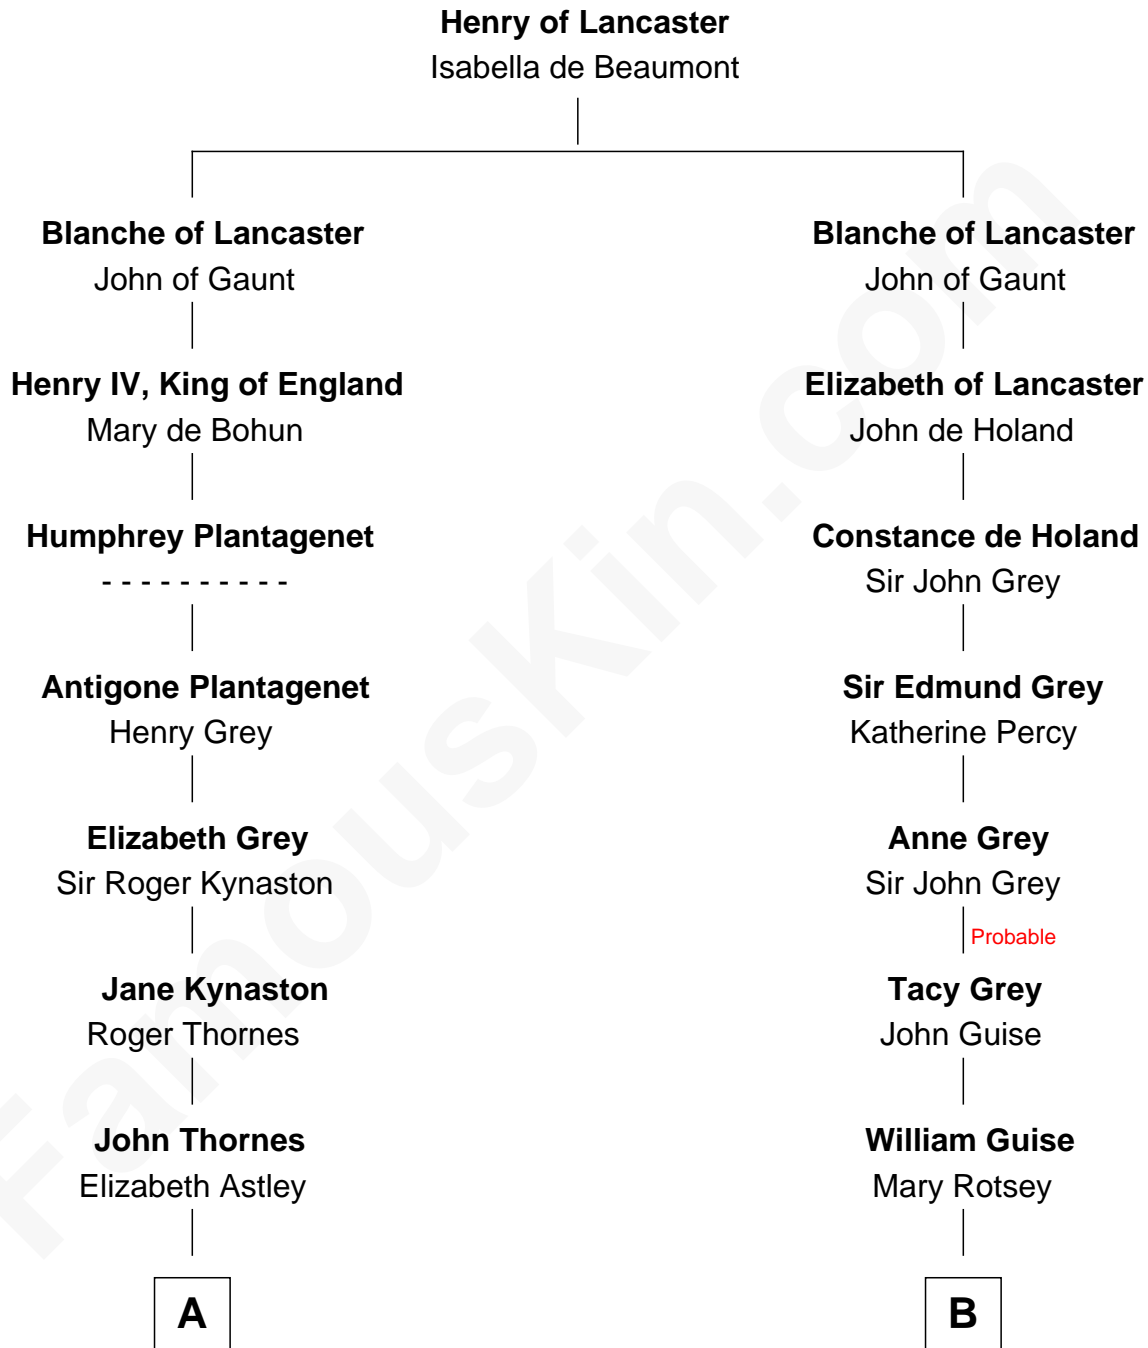

FamousKin.com Relationship Chart of

Paget Brewster

TV Actress

20th cousin 1 time removed of

Linda Hunt

TV and Movie Actress

C

Susan Savage Wilson

John Ledyard Hodge

Ellen Mackenzie Hodge

Dr. George Washington Wales Brewster

George Washington Wales Brewster

Joan Ryerson

Galen Brewster

Hathaway Tew

Paget Brewster