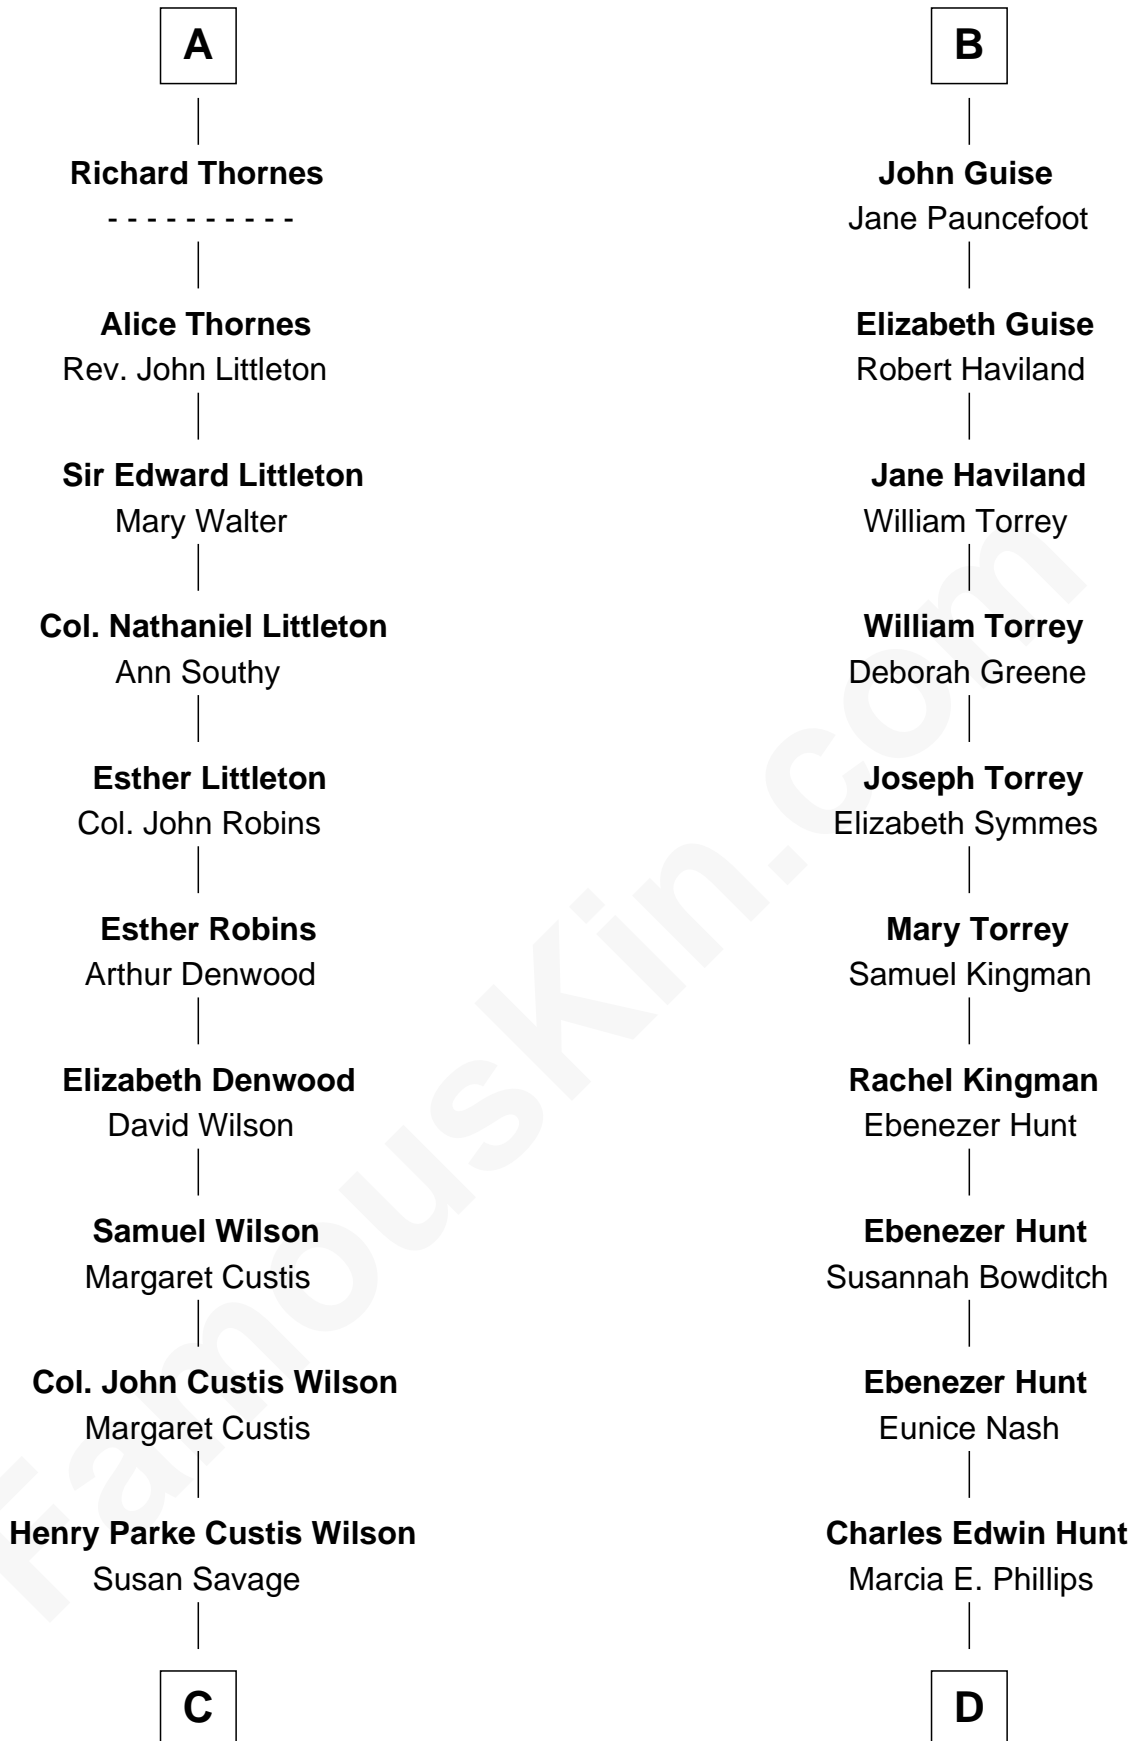

FamousKin.com Relationship Chart of

Paget Brewster

TV Actress

20th cousin 1 time removed of

Linda Hunt

TV and Movie Actress

C

Susan Savage Wilson

John Ledyard Hodge

Ellen Mackenzie Hodge

Dr. George Washington Wales Brewster

George Washington Wales Brewster

Joan Ryerson

Galen Brewster

Hathaway Tew

Paget Brewster