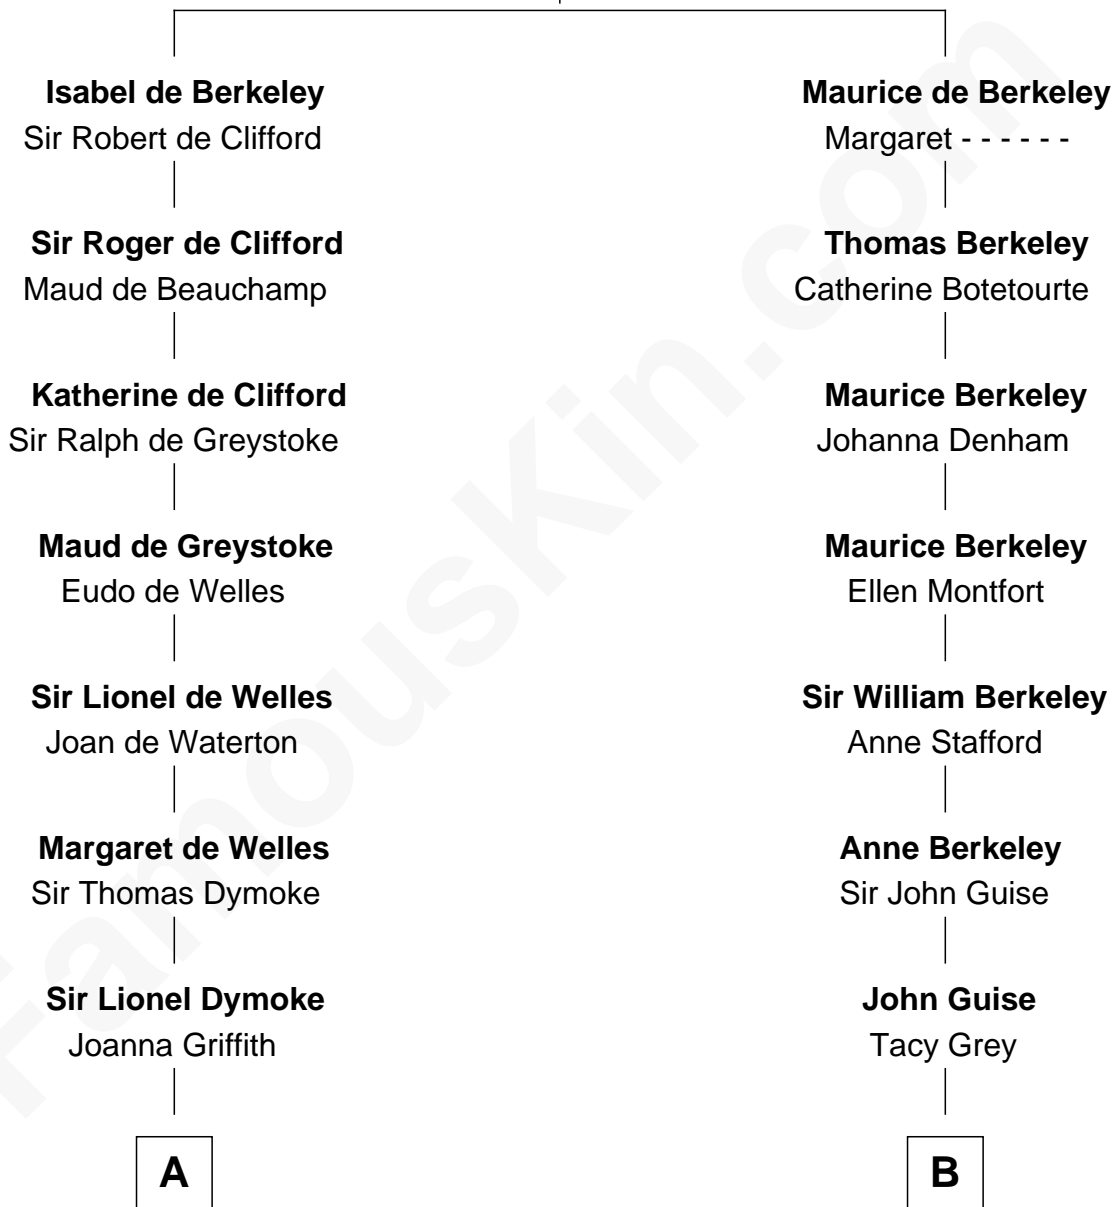

# FamousKin.com Relationship Chart of

**Paget Brewster**

*TV Actress*

21st cousin of

**Linda Hunt**

*TV and Movie Actress*

**Sir Maurice de Berkeley**

Eve la Zouche

**C**

**Edward Larned Ryerson**

Mary Pringle Mitchell

**Donald Mitchell Ryerson**

Isabelle McGenniss

**Joan Ryerson**

George Washington Wales Brewster

**Galen Brewster**

Hathaway Tew

**Paget Brewster**

*TV Actress*

**D**

**Charles Edwin Hunt**

Marcia E. Phillips

**Charles Phillips Hunt**

Ella Maria Read