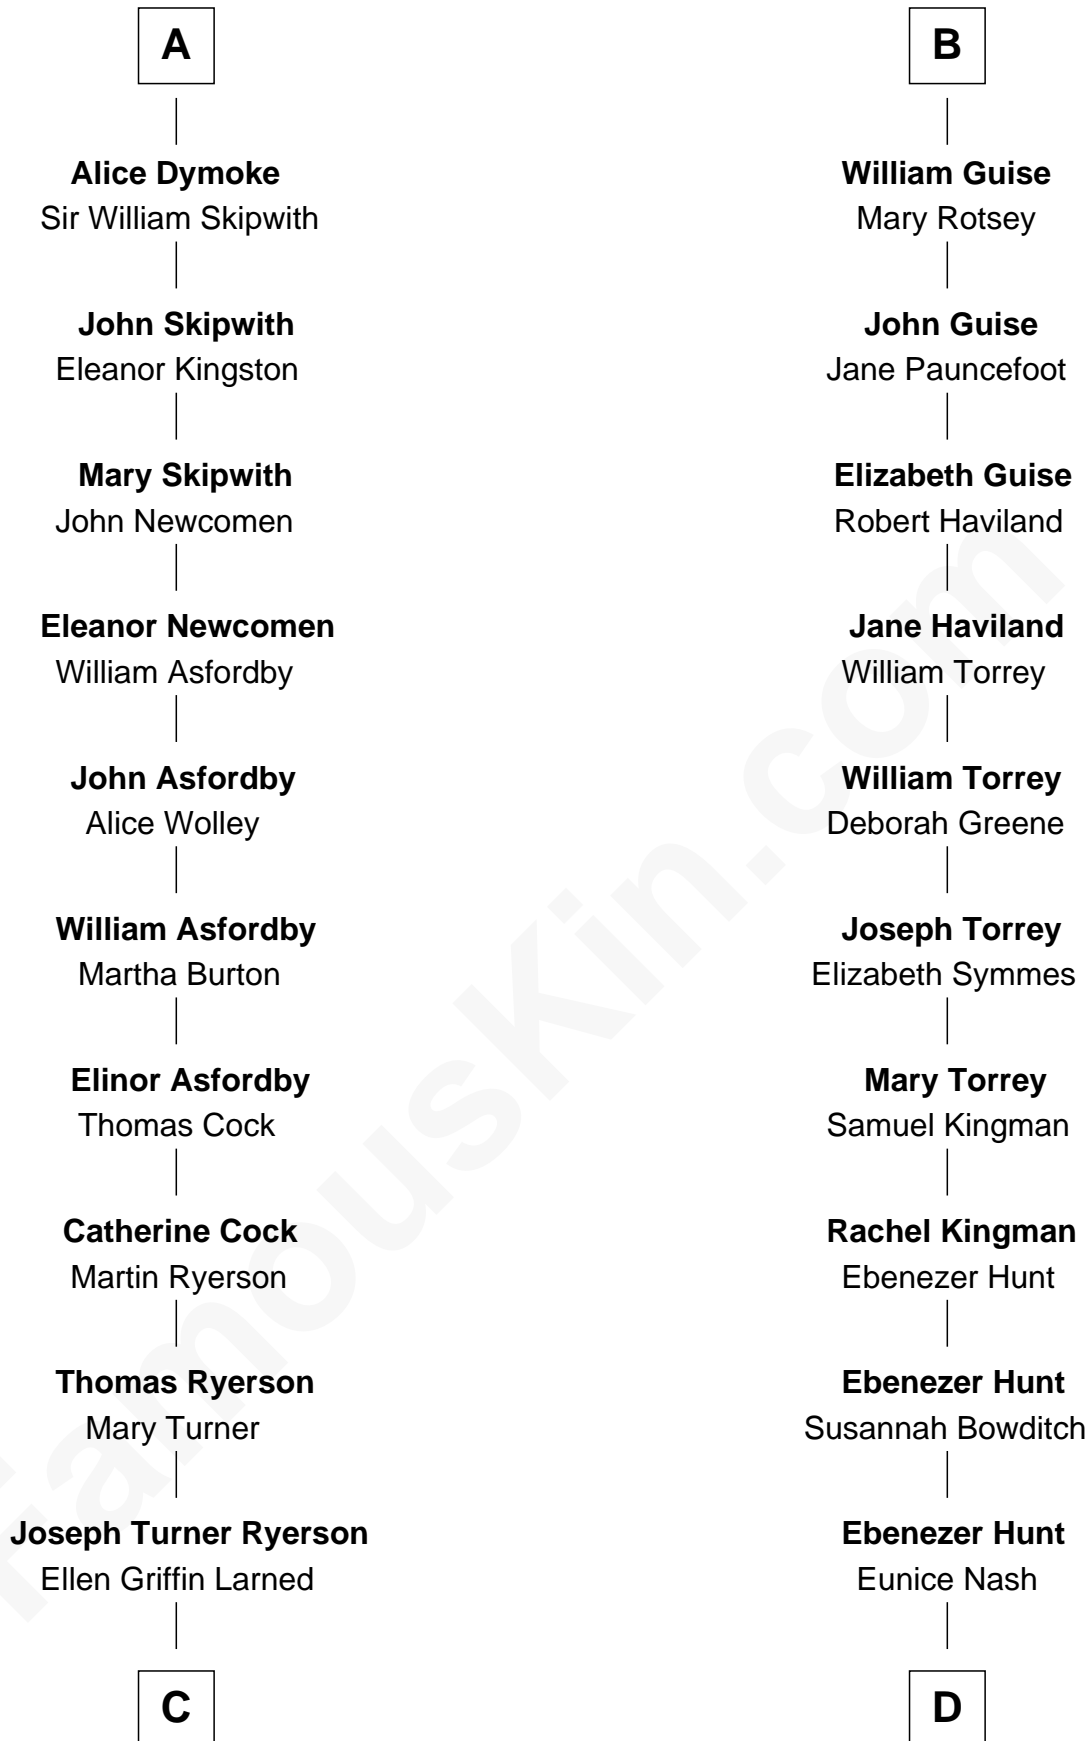

# FamousKin.com Relationship Chart of

**Paget Brewster**

*TV Actress*

21st cousin of

**Linda Hunt**

*TV and Movie Actress*

**Sir Maurice de Berkeley**

Eve la Zouche

**C**

**Edward Larned Ryerson**

Mary Pringle Mitchell

**Donald Mitchell Ryerson**

Isabelle McGenniss

**Joan Ryerson**

George Washington Wales Brewster

**Galen Brewster**

Hathaway Tew

**Paget Brewster**

*TV Actress*

**D**

**Charles Edwin Hunt**

Marcia E. Phillips

**Charles Phillips Hunt**

Ella Maria Read