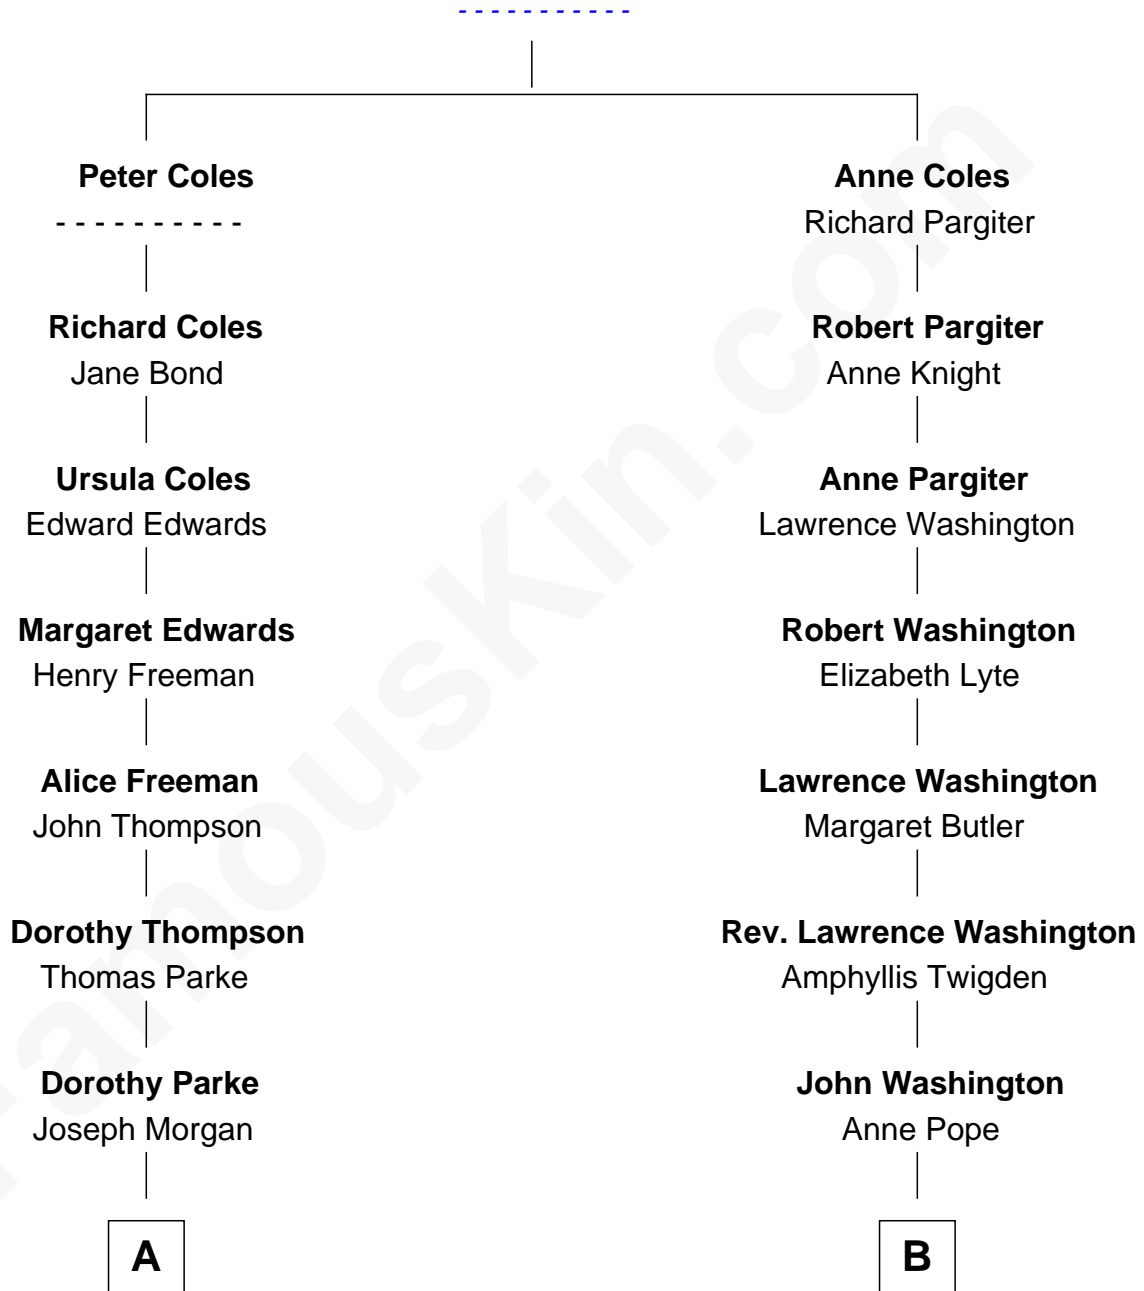

**FamousKin.com**  
**Relationship Chart of**  
**Paget Brewster**  
*TV Actress*

15th cousin 1 time removed of  
**General George S. Patton**  
*U.S. Army - World War II*

**Richard Coles**

**A**

**Dorothy Morgan**  
Ebenezer Witter

**Elizabeth Witter**  
Benjamin Brewster

**William Brewster**  
Esther Sabin

**Cyrus Brewster**  
Nancy Dewitt

**Benjamin Brewster**  
Sarah French

**Benjamin Brewster**  
Ann Wales Emmons

**Dr. George Washington Wales Brewster**  
Ellen Mackenzie Hodge

**George Washington Wales Brewster**  
Joan Ryerson

**Galen Brewster**  
Hathaway Tew

**Paget Brewster**  
*TV Actress*

**B**

**Lawrence Washington**  
Mildred Warner

**Mildred Washington**  
Roger Gregory

**Frances Gregory**  
Francis Thornton

**William Thornton**  
Martha Stuart

**William Thorton**  
Eleanor Thompson

**Susanna Thompson Thorton**  
Andrew Glassell

**Susan Thornton Glassell**  
George Smith Patton