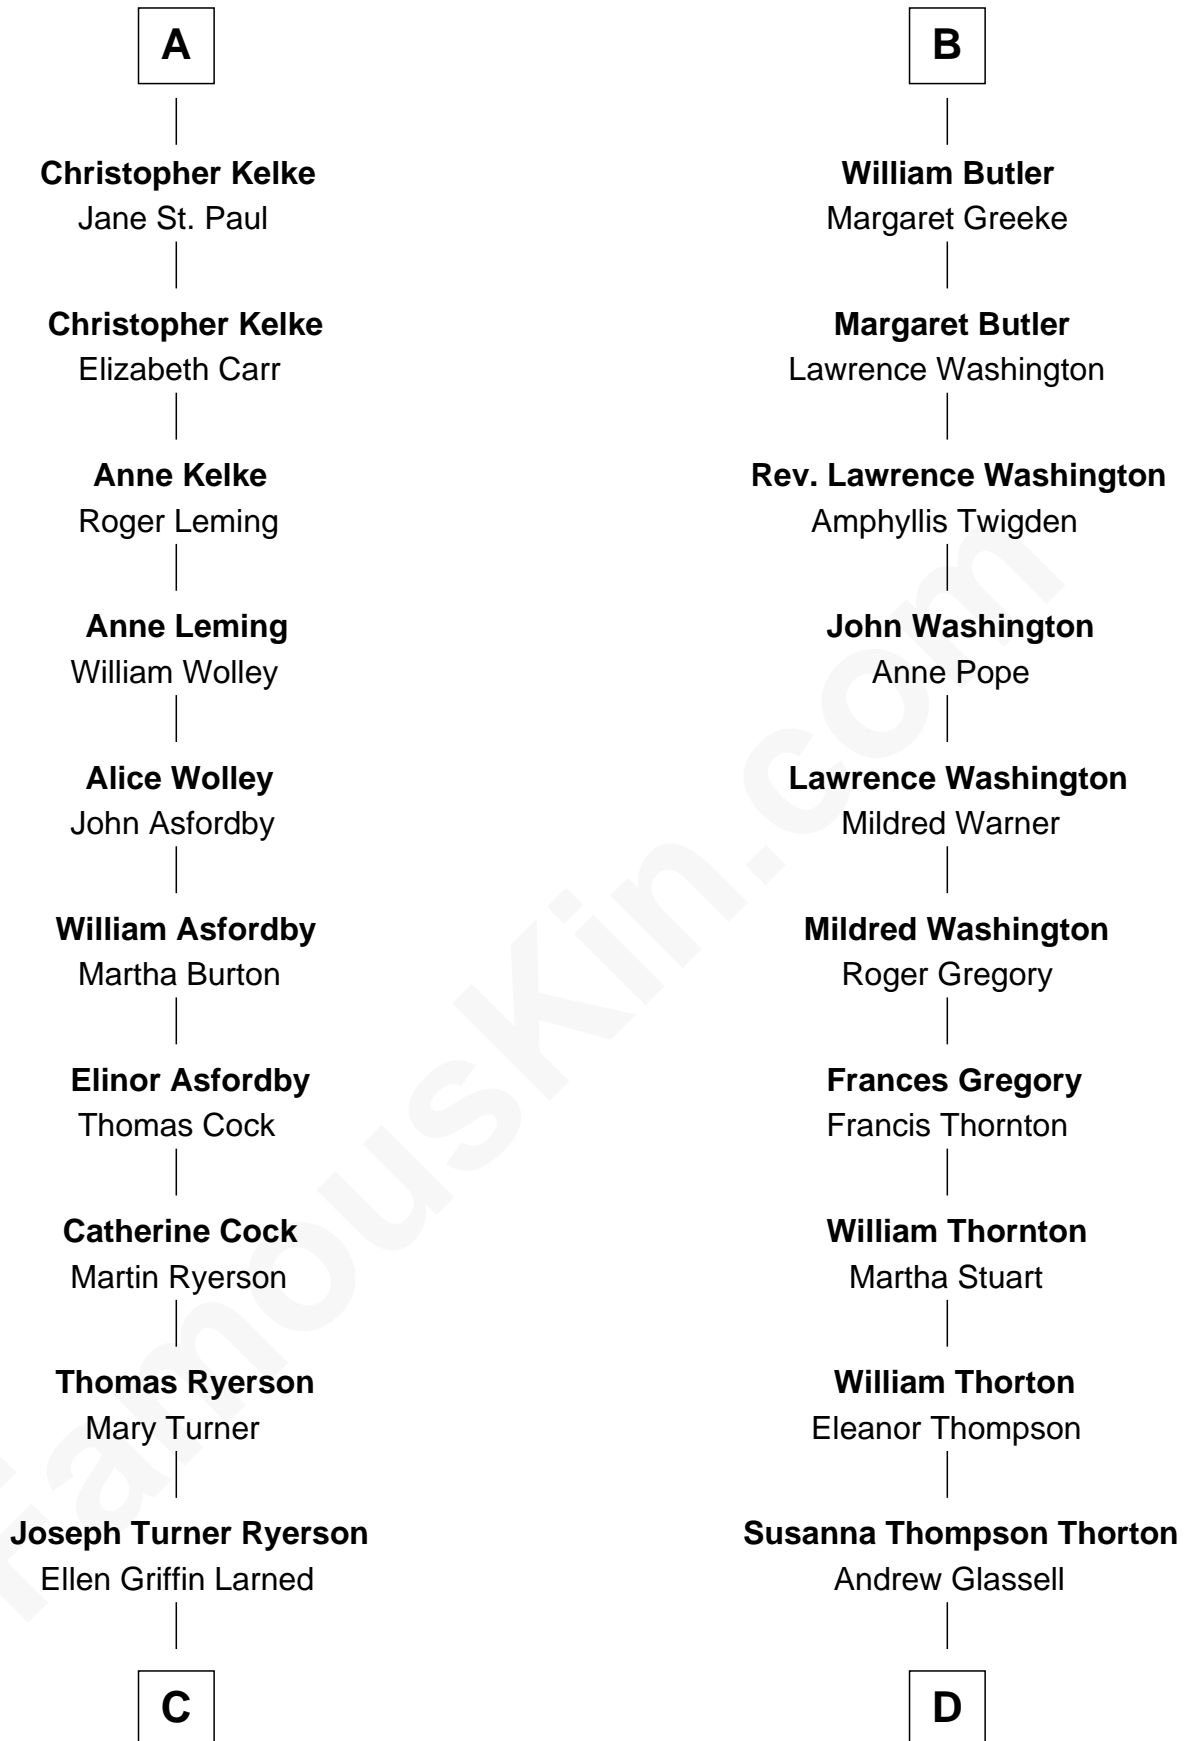

FamousKin.com
Relationship Chart of
Paget Brewster
TV Actress

19th cousin 2 times removed of
General George S. Patton
U.S. Army - World War II

Sir Philip le Despencer
 Joan de Cobham

C

Edward Larned Ryerson

Mary Pringle Mitchell

Donald Mitchell Ryerson

Isabelle McGenniss

Joan Ryerson

George Washington Wales Brewster

Galen Brewster

Hathaway Tew

Paget Brewster