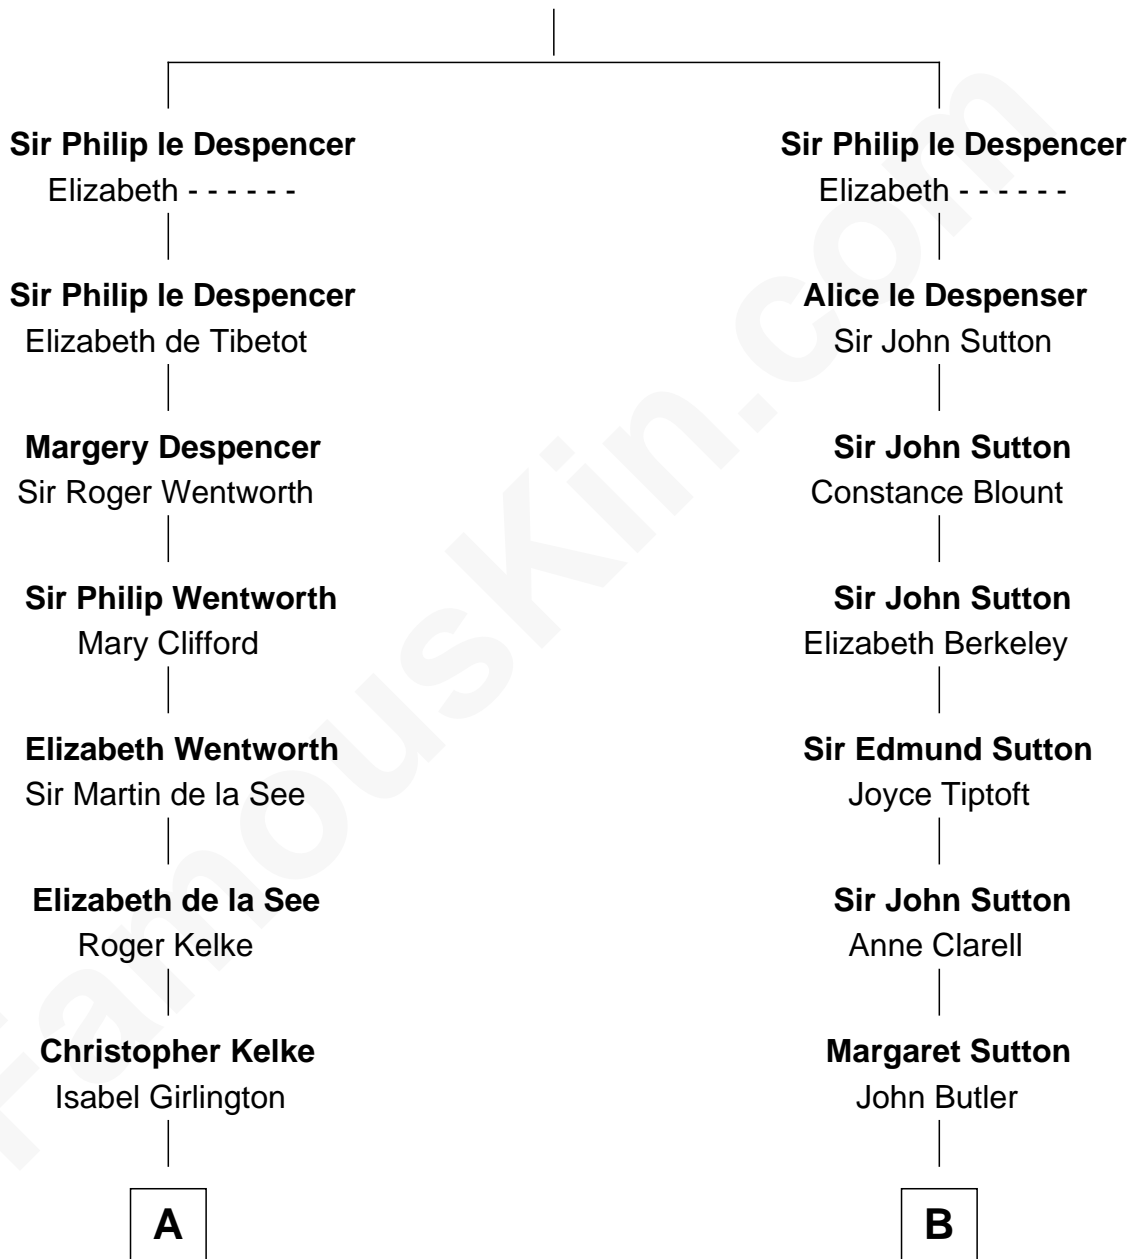

FamousKin.com
Relationship Chart of
Paget Brewster
TV Actress

19th cousin 2 times removed of
General George S. Patton
U.S. Army - World War II

Sir Philip le Despencer
 Joan de Cobham

C

Edward Larned Ryerson

Mary Pringle Mitchell

Donald Mitchell Ryerson

Isabelle McGenniss

Joan Ryerson

George Washington Wales Brewster

Galen Brewster

Hathaway Tew

Paget Brewster