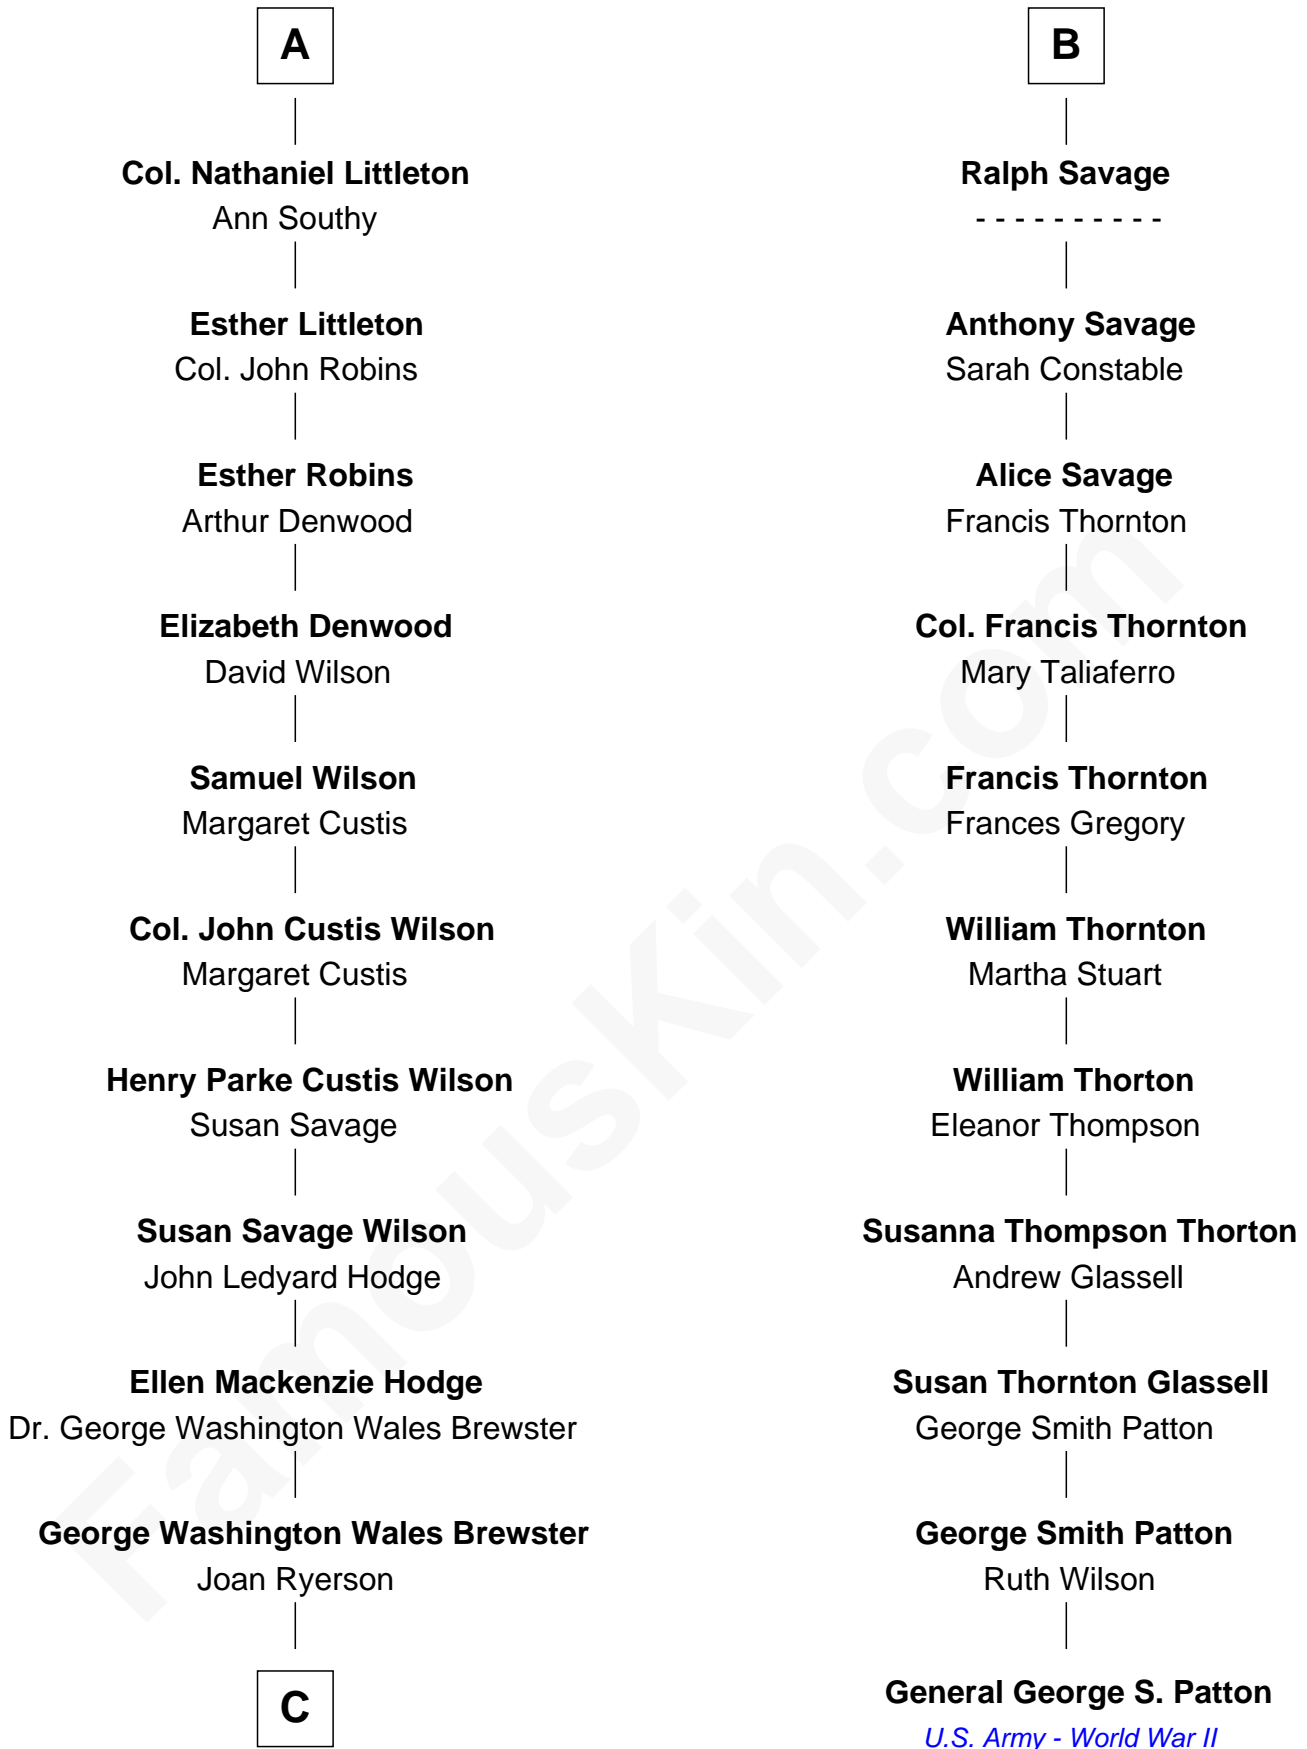

# FamousKin.com Relationship Chart of

**Paget Brewster**

*TV Actress*

17th cousin 1 time removed of

**General George S. Patton**

*U.S. Army - World War II*

**Sir Edmund Ferrers**

Ellen Roche

**Katherine Trentham**

Thomas Hackluyt

**Mary Hackluyt**

Edmund Walter

**Mary Walter**

Sir Edward Littleton

**A**

**Margaret Ferrers**

Sir Christopher Savage

**Francis Savage**

Anne Sheldon

**Walter Savage**

Elizabeth Hall

**B**

**C**

**Galen Brewster**  
Hathaway Tew