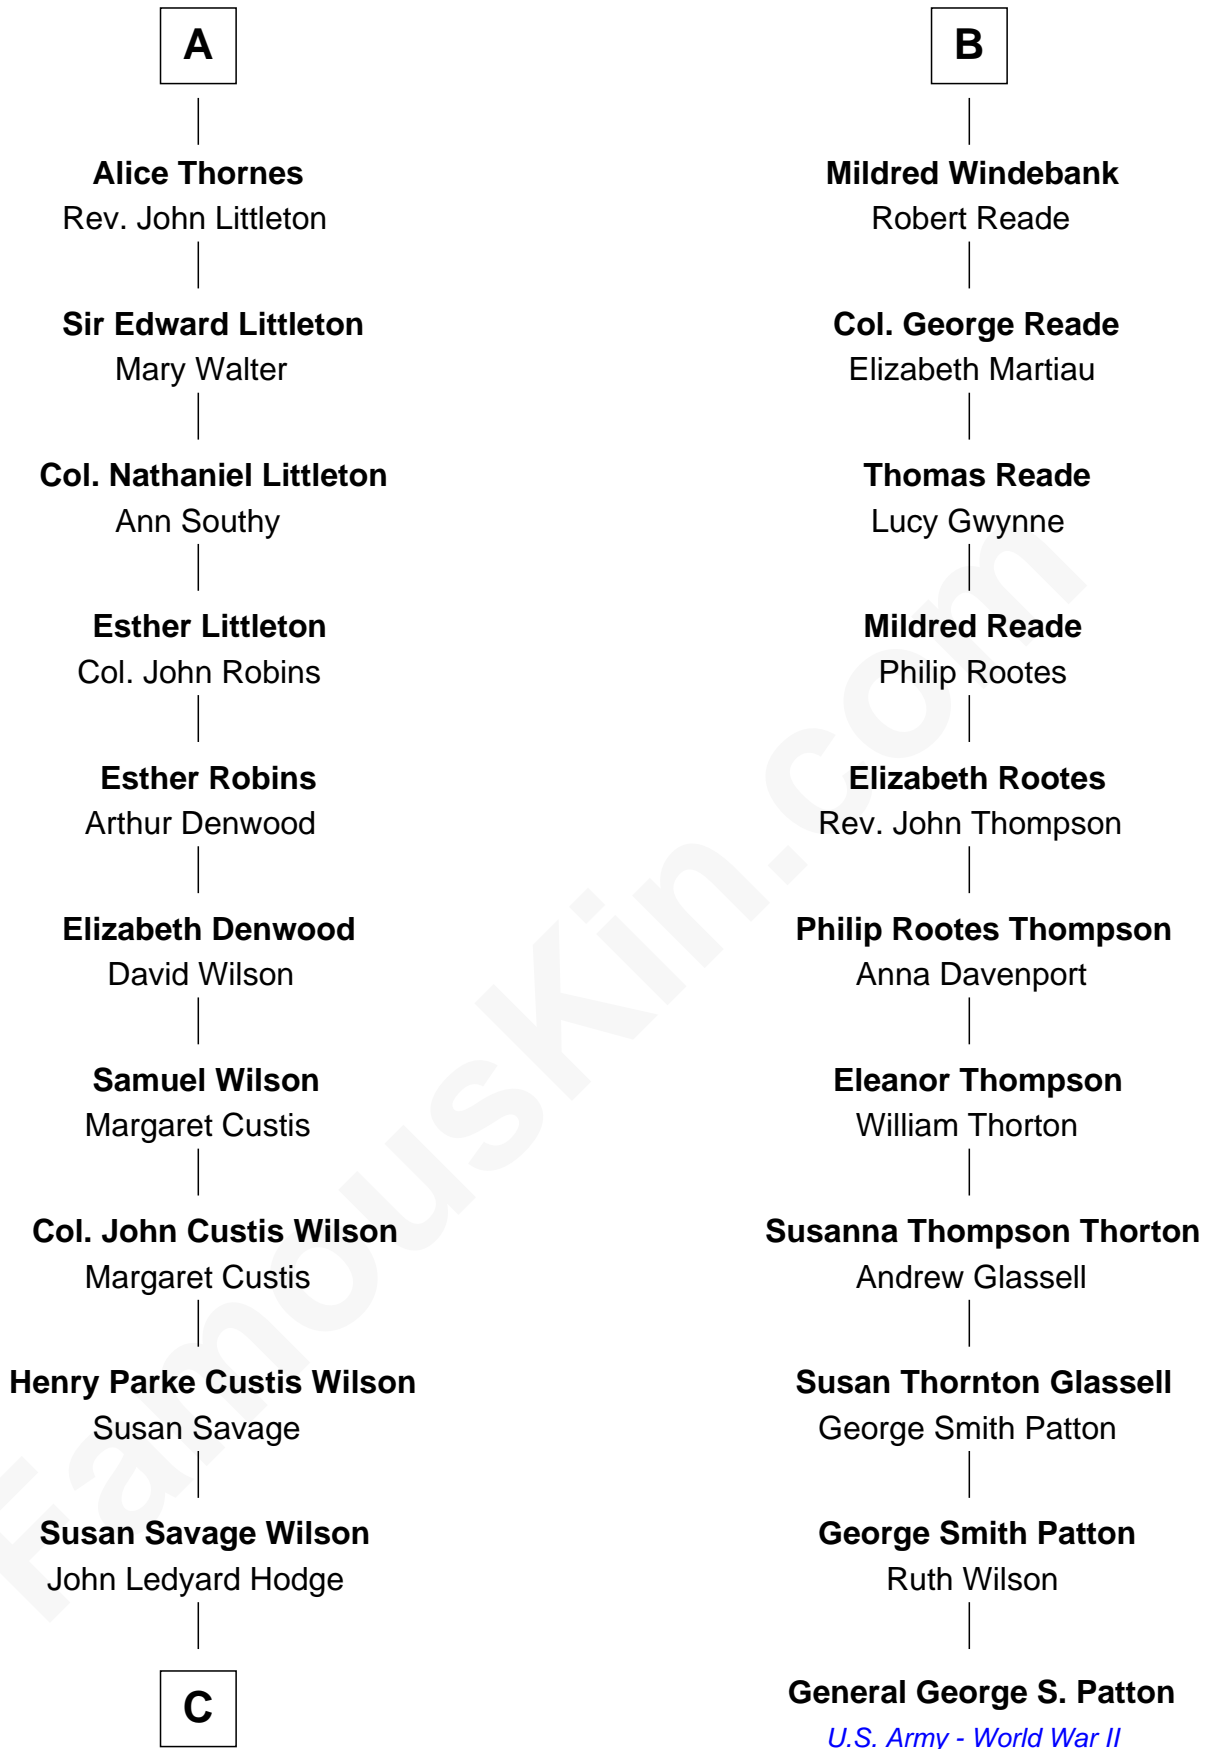

**FamousKin.com**  
**Relationship Chart of**  
**Paget Brewster**  
*TV Actress*

17th cousin 3 times removed of  
**General George S. Patton**  
*U.S. Army - World War II*

**C**

**Ellen Mackenzie Hodge**

Dr. George Washington Wales Brewster

**George Washington Wales Brewster**

Joan Ryerson

**Galen Brewster**

Hathaway Tew

**Paget Brewster**

*TV Actress*

FamousKin.com