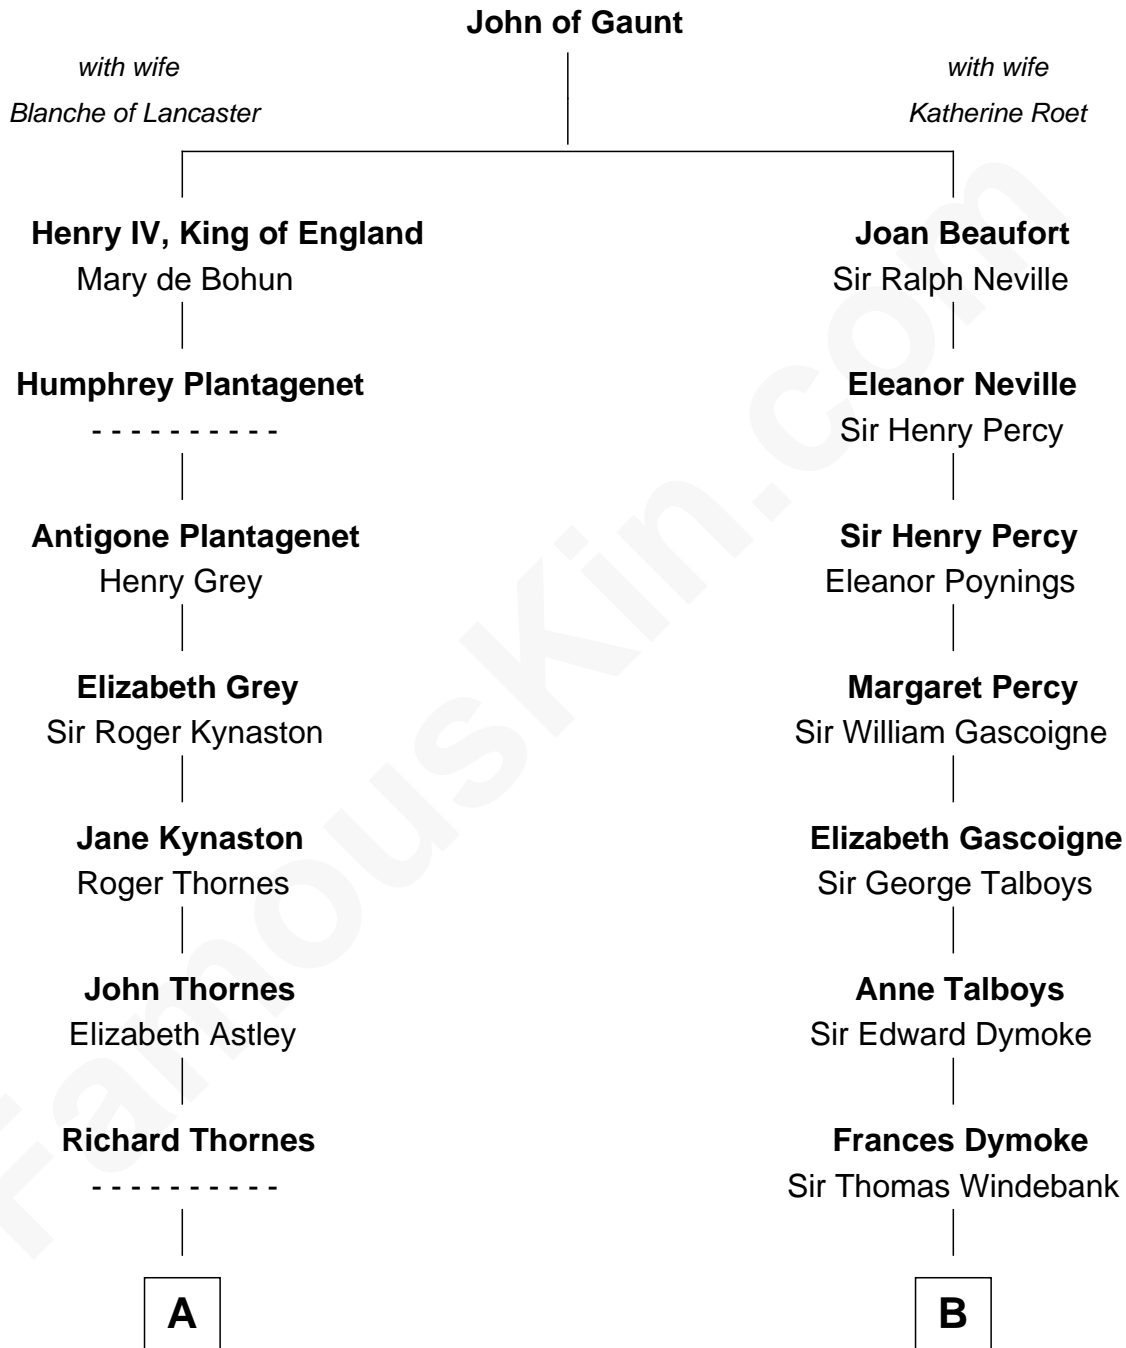

**FamousKin.com**  
**Relationship Chart of**  
**Paget Brewster**  
*TV Actress*

17th cousin 3 times removed of  
**General George S. Patton**  
*U.S. Army - World War II*

**C**

**Ellen Mackenzie Hodge**

Dr. George Washington Wales Brewster

**George Washington Wales Brewster**

Joan Ryerson

**Galen Brewster**

Hathaway Tew

**Paget Brewster**

*TV Actress*

FamousKin.com