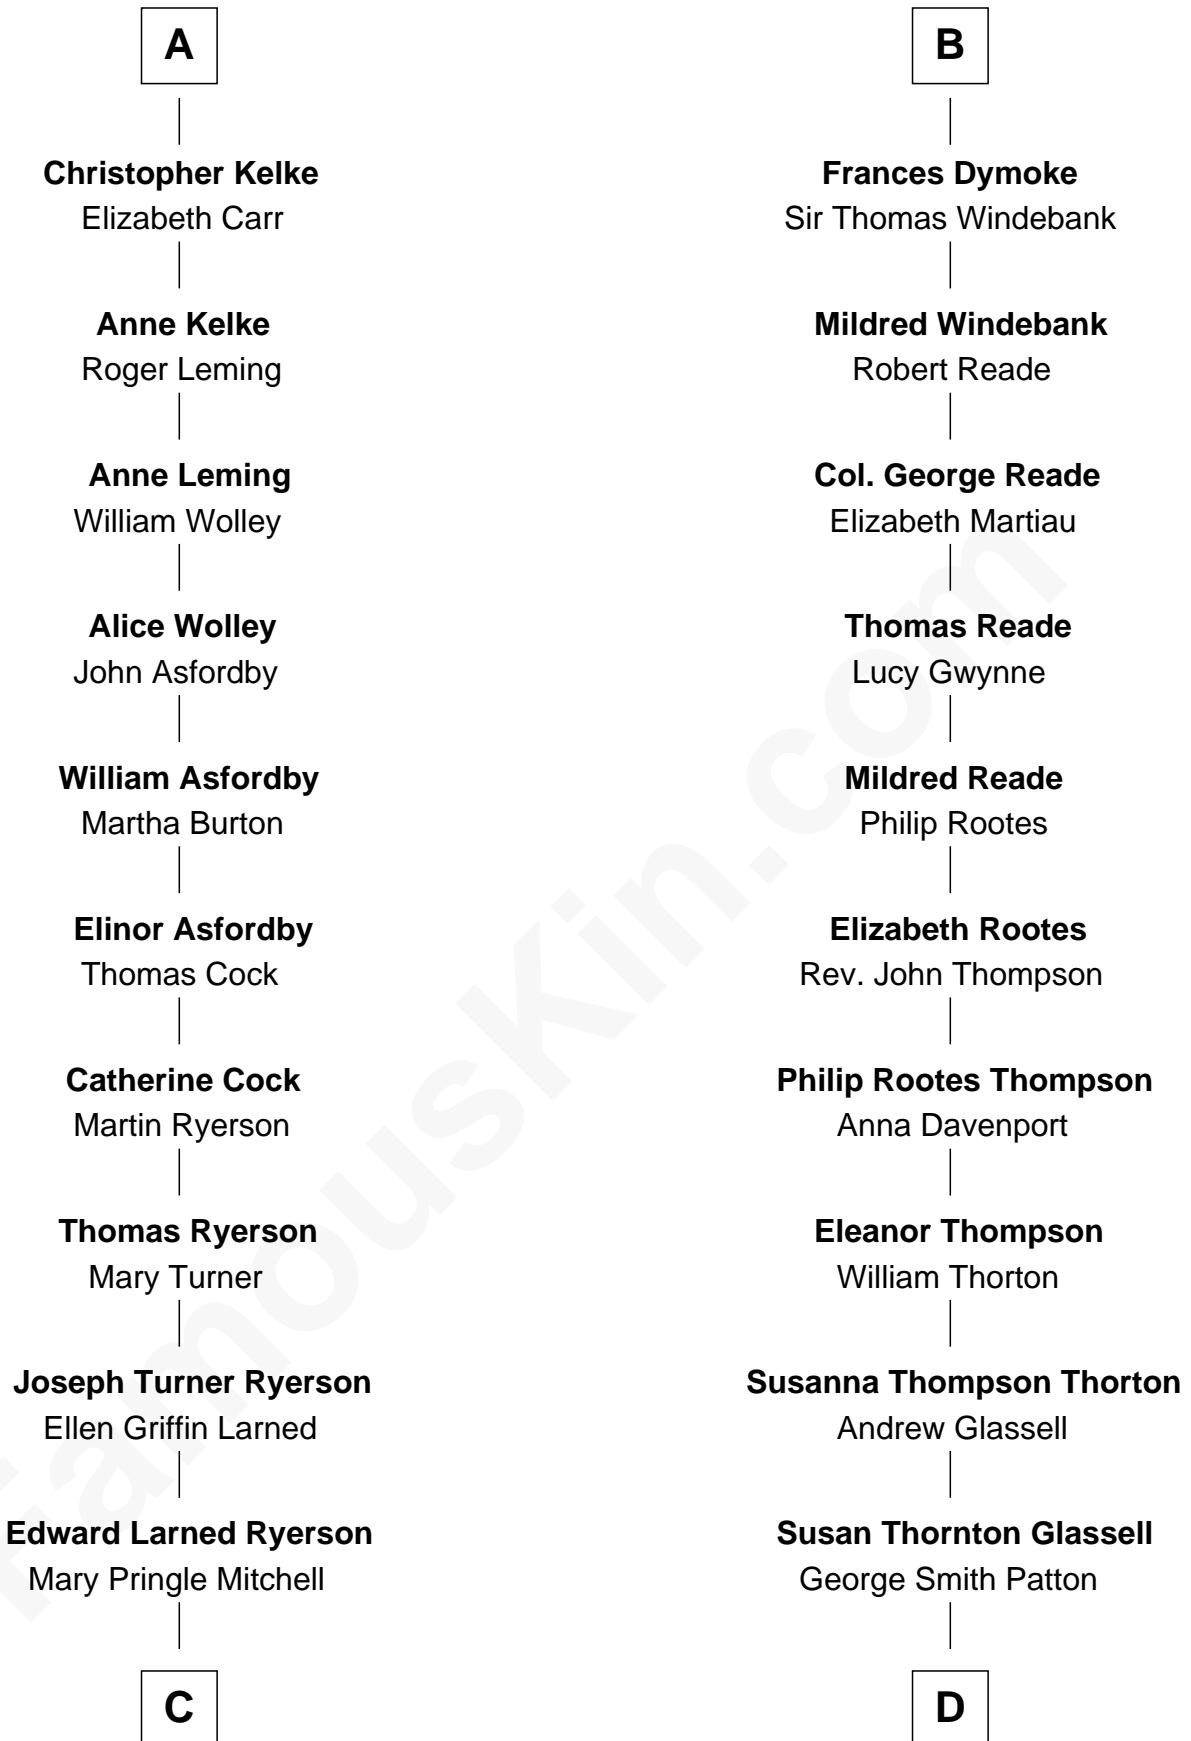

FamousKin.com
Relationship Chart of
Paget Brewster
TV Actress

18th cousin 2 times removed of
General George S. Patton
U.S. Army - World War II

C

Donald Mitchell Ryerson

Isabelle McGenniss

Joan Ryerson

George Washington Wales Brewster

Galen Brewster

Hathaway Tew

Paget Brewster

TV Actress

D

George Smith Patton

Ruth Wilson

General George S. Patton