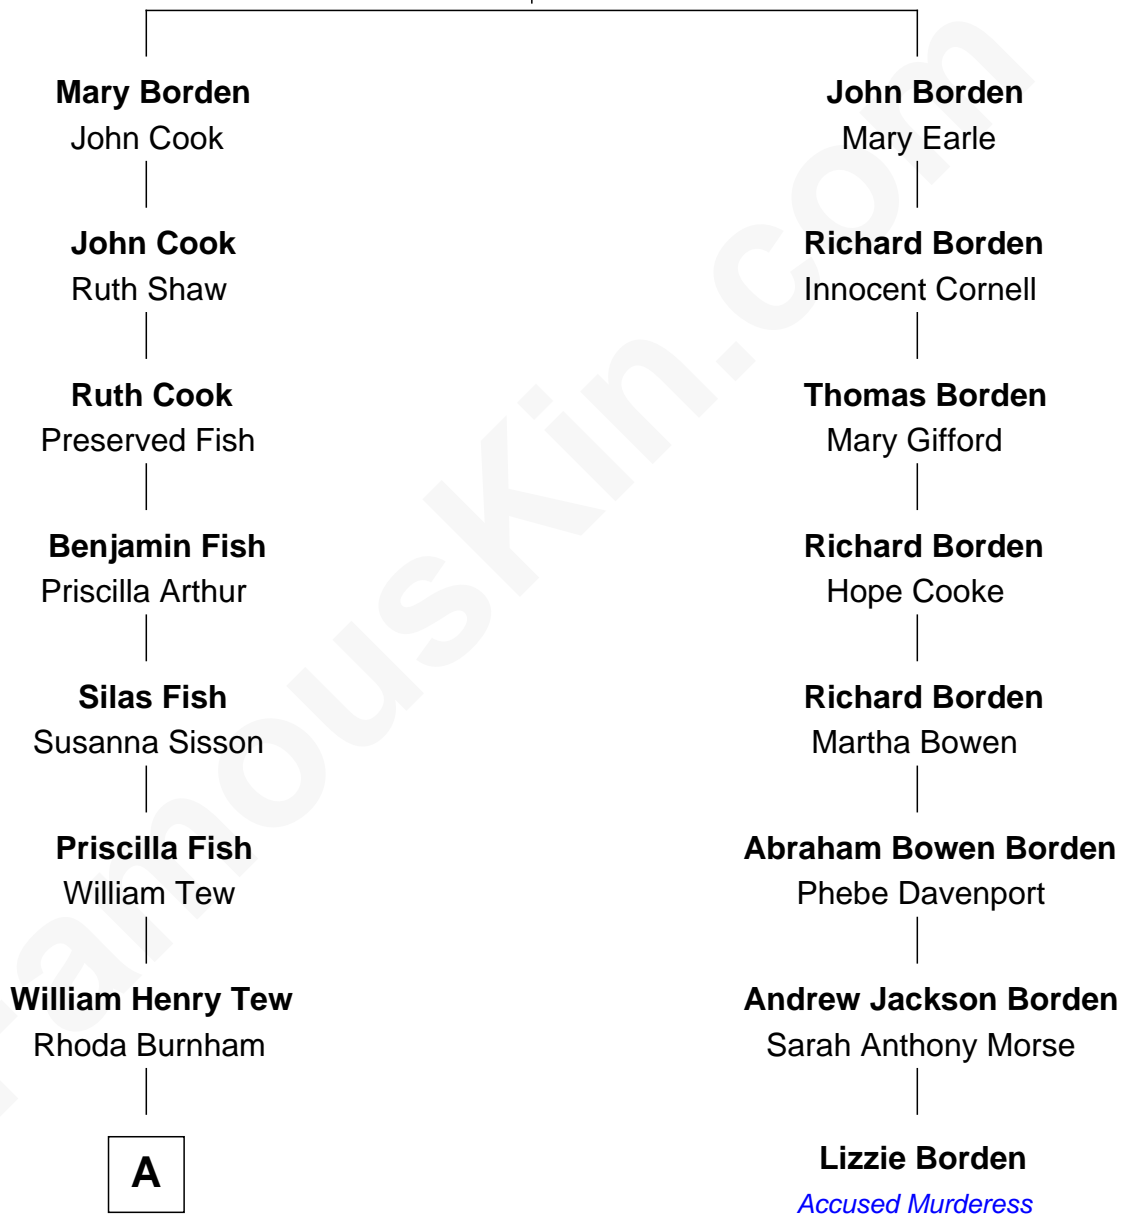

FamousKin.com Relationship Chart of

Paget Brewster

TV Actress

7th cousin 4 times removed of

Lizzie Borden

Accused Murderess

Richard Borden

Joane Fowle

A

—
Harvey William Tew

Susan D. Goodrich

—
James Dinsmore Tew

Elinor Edith Bechtel

—
John Bechtel Tew

Valerie Hathaway

—
Hathaway Tew

Galen Brewster

—
Paget Brewster

TV Actress