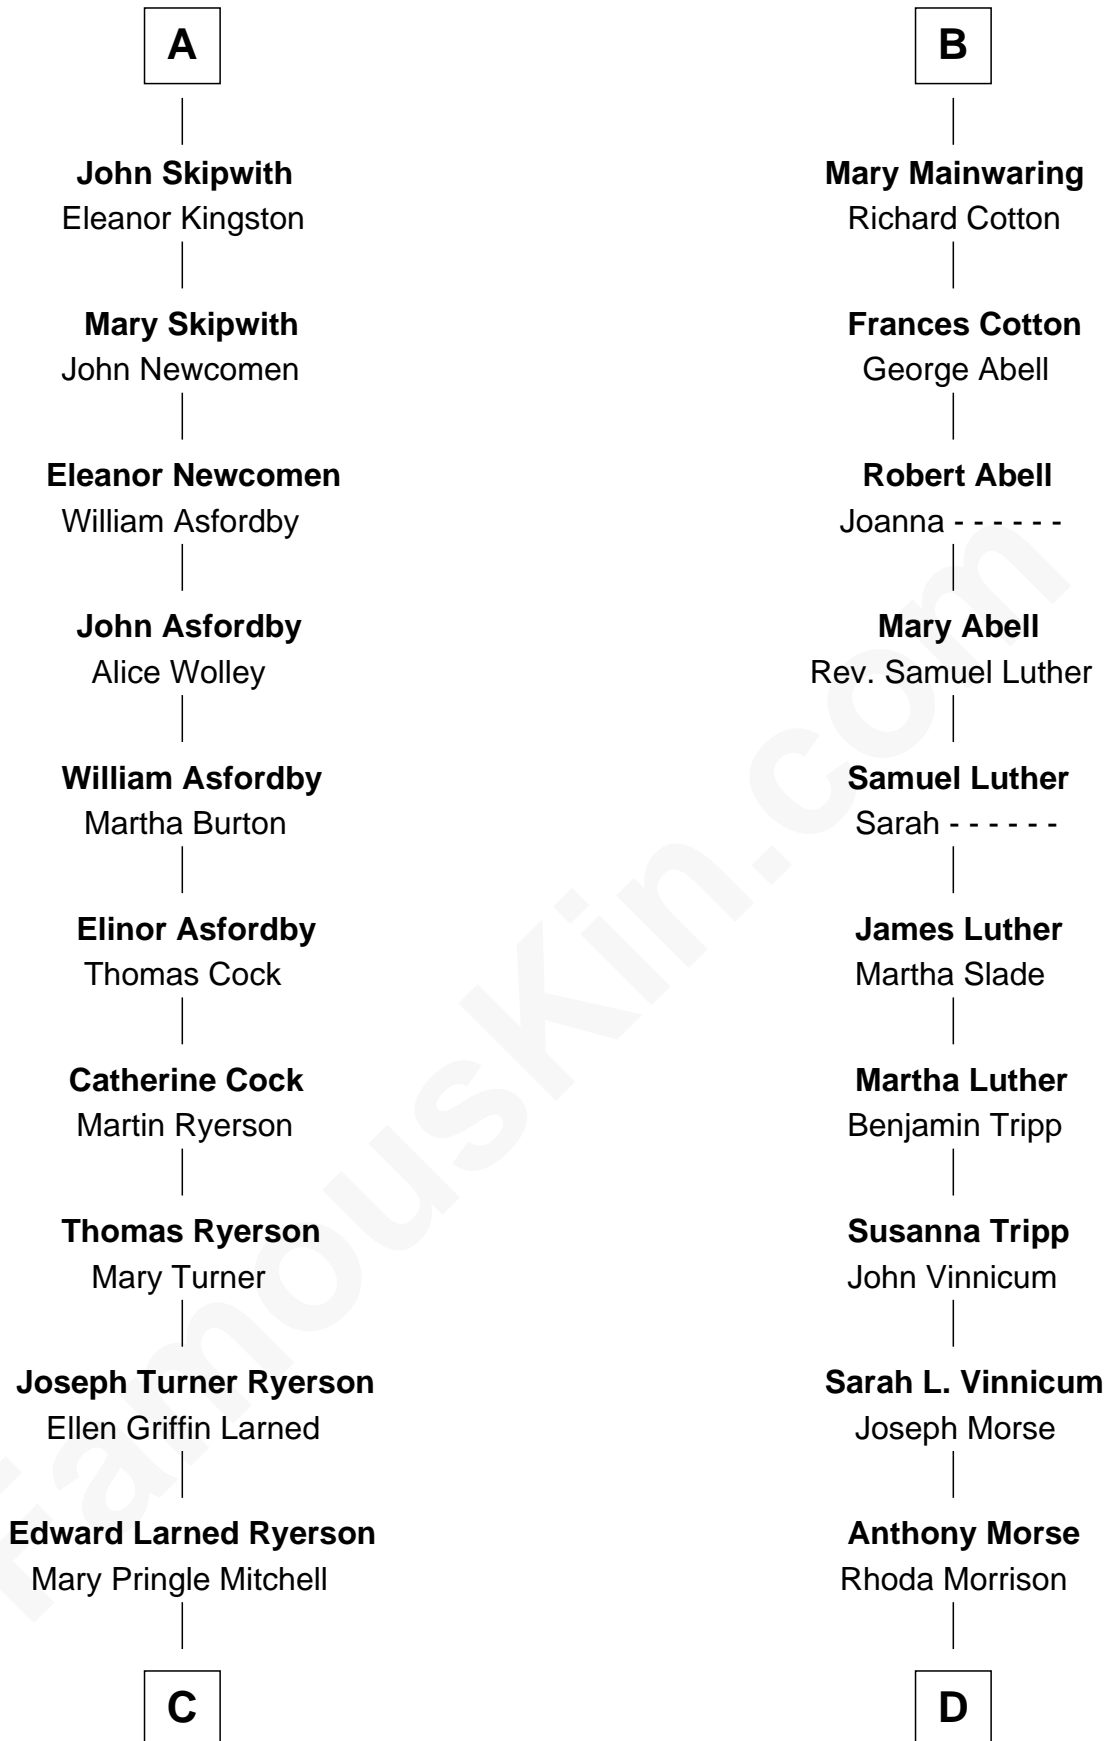

## Relationship Chart of

**Paget Brewster**

*TV Actress*

18th cousin 2 times removed of

**Lizzie Borden**

*Accused Murderess*

**Sir Thomas de Beauchamp**

Katherine de Mortimer

**C**

**Donald Mitchell Ryerson**

Isabelle McGenniss

**Joan Ryerson**

George Washington Wales Brewster

**Galen Brewster**

Hathaway Tew

**Paget Brewster**

*TV Actress*

**D**

**Sarah Anthony Morse**

Andrew Jackson Borden

**Lizzie Borden**

*Accused Murderess*

FamousKin.com