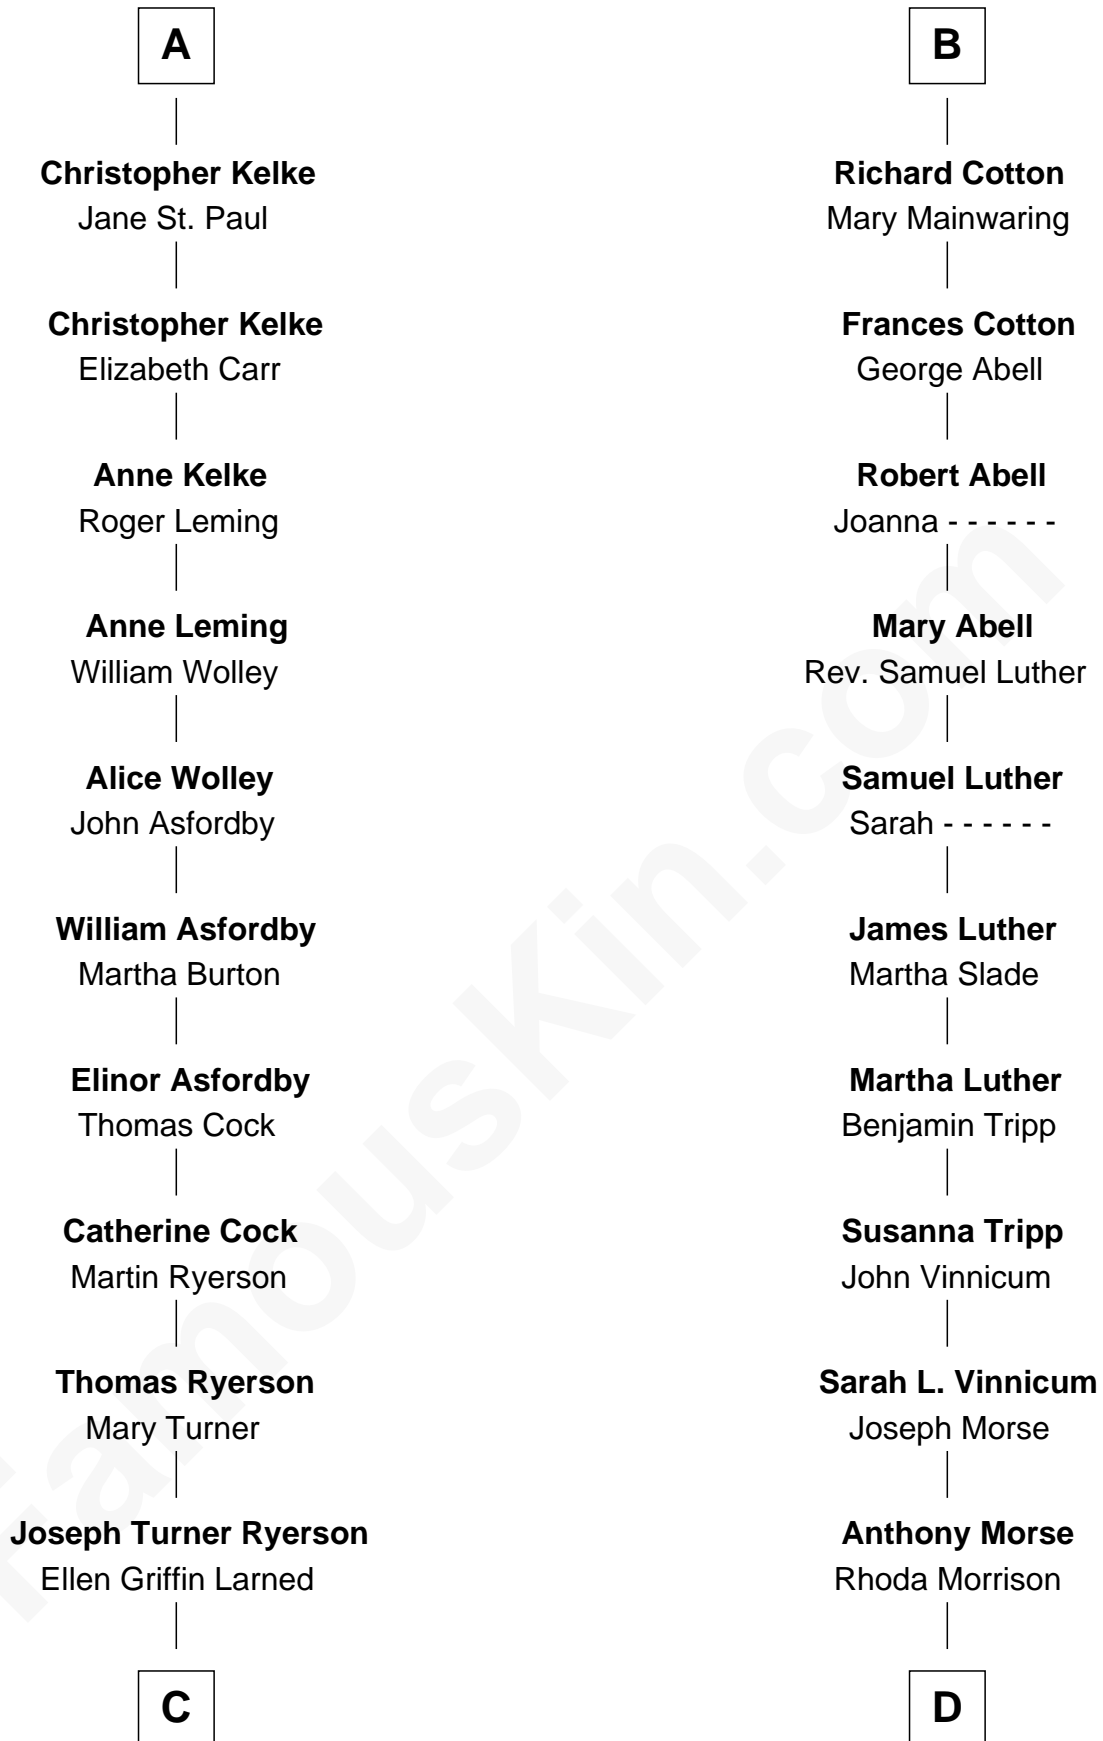

# FamousKin.com Relationship Chart of

**Paget Brewster**

*TV Actress*

18th cousin 3 times removed of

**Lizzie Borden**

*Accused Murderess*

**Sir Philip le Despencer**

Joan de Cobham

Elizabeth - - - - -

**Alice le Despenser**

Sir John Sutton

**Sir John Sutton**

Constance Blount

**Sir John Sutton**

Elizabeth Berkeley

**Jane Sutton**

Thomas Mainwaring

**Cecily Mainwaring**

John Cotton

**Sir George Cotton**

Mary Onley

**B**

**C**

**Edward Larned Ryerson**

Mary Pringle Mitchell

**Donald Mitchell Ryerson**

Isabelle McGenniss

**Joan Ryerson**

George Washington Wales Brewster

**Galen Brewster**

Hathaway Tew

**Paget Brewster**