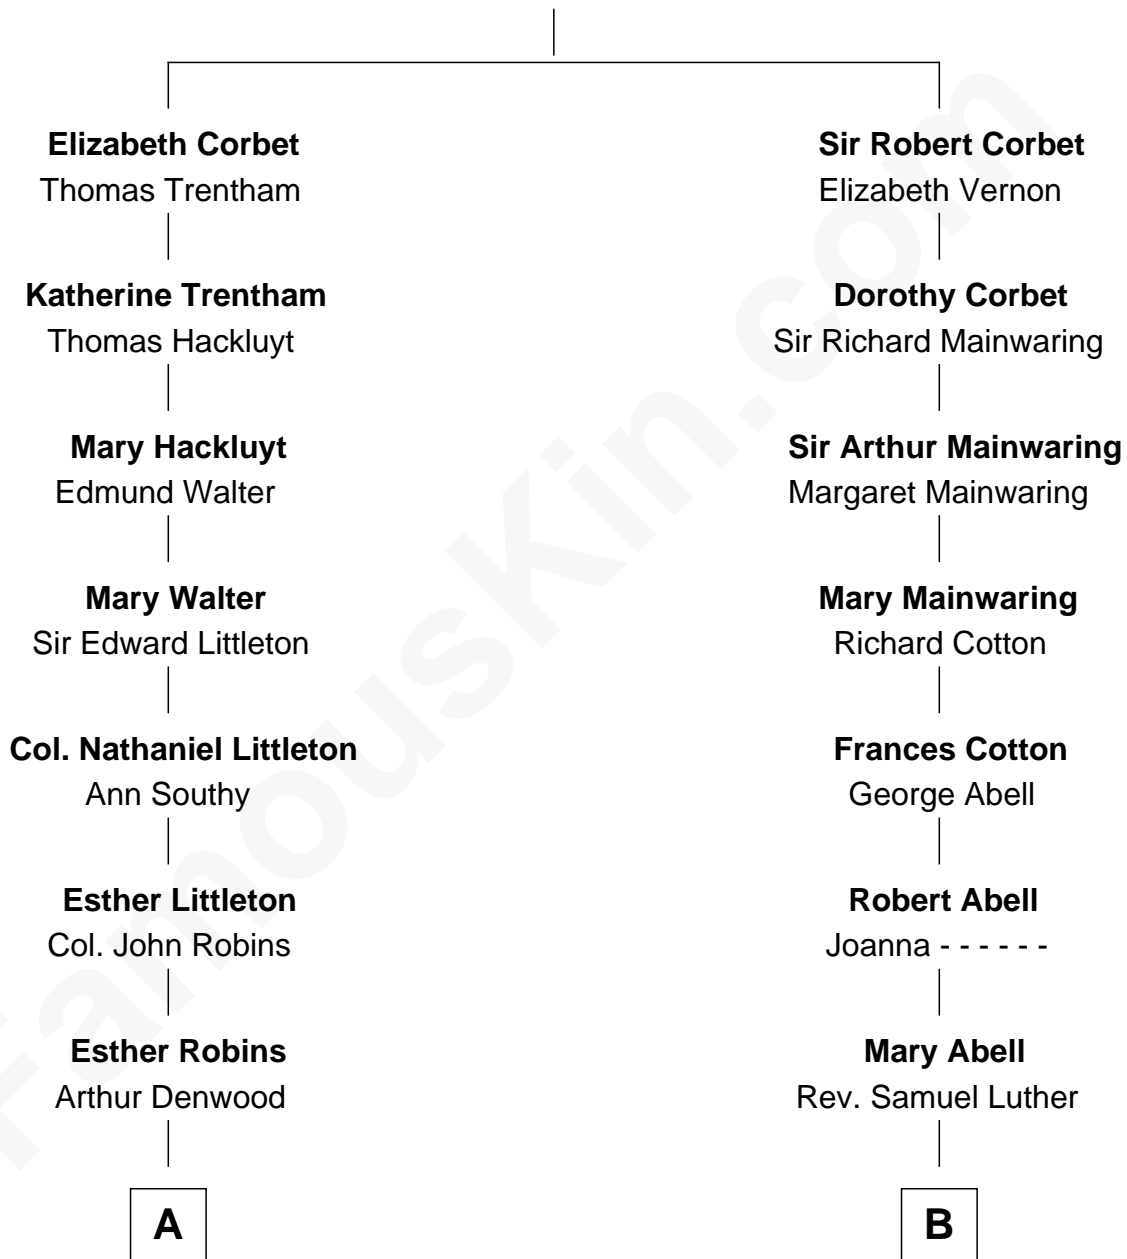

# FamousKin.com Relationship Chart of

**Paget Brewster**

*TV Actress*

14th cousin 1 time removed of

**Lizzie Borden**

*Accused Murderess*

**Sir Richard Corbet**

Elizabeth Devereux

**A**

**Elizabeth Denwood**

David Wilson

**Samuel Wilson**

Margaret Custis

**Col. John Custis Wilson**

Margaret Custis

**Henry Parke Custis Wilson**

Susan Savage

**Susan Savage Wilson**

John Ledyard Hodge

**Ellen Mackenzie Hodge**

Dr. George Washington Wales Brewster

**George Washington Wales Brewster**

Joan Ryerson

**Galen Brewster**

Hathaway Tew

**Paget Brewster**

*TV Actress*

**B**

**Samuel Luther**

Sarah - - - - -

**James Luther**

Martha Slade