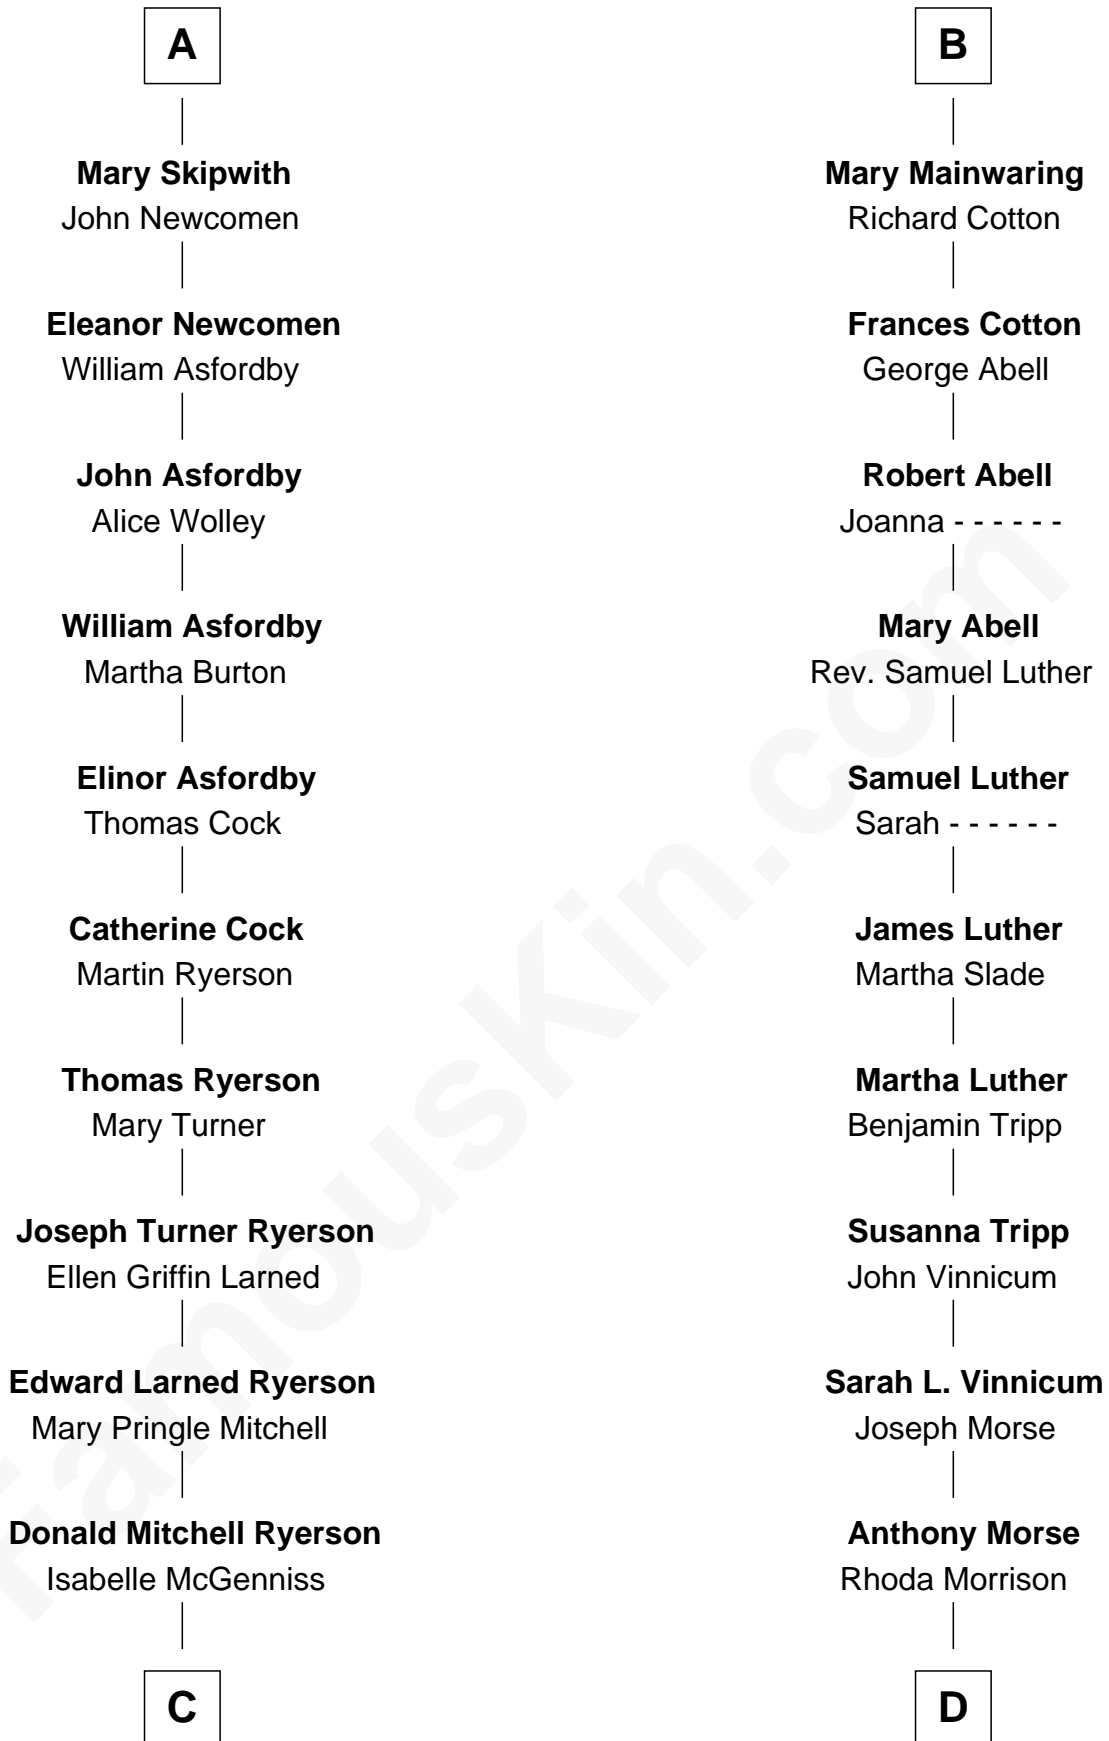

FamousKin.com

Relationship Chart of

Paget Brewster

TV Actress

18th cousin 1 time removed of

Lizzie Borden

Accused Murderess

John de Welles

Maud de Roos

John de Welles
Eleanor de Mowbray

Eudo de Welles
Maud de Greystoke

Sir Lionel de Welles
Joan de Waterton

Margaret de Welles
Sir Thomas Dymoke

Sir Lionel Dymoke
Joanna Griffith

Alice Dymoke
Sir William Skipwith

John Skipwith
Eleanor Kingston

A

Anne de Welles
James Butler

James Butler
Joan Beauchamp

Elizabeth Butler
John Talbot

Ann Talbot
Sir Henry Vernon

Elizabeth Vernon
Sir Robert Corbet

Dorothy Corbet
Sir Richard Mainwaring

Sir Arthur Mainwaring
Margaret Mainwaring

B

C

Joan Ryerson

George Washington Wales Brewster

Galen Brewster

Hathaway Tew

Paget Brewster