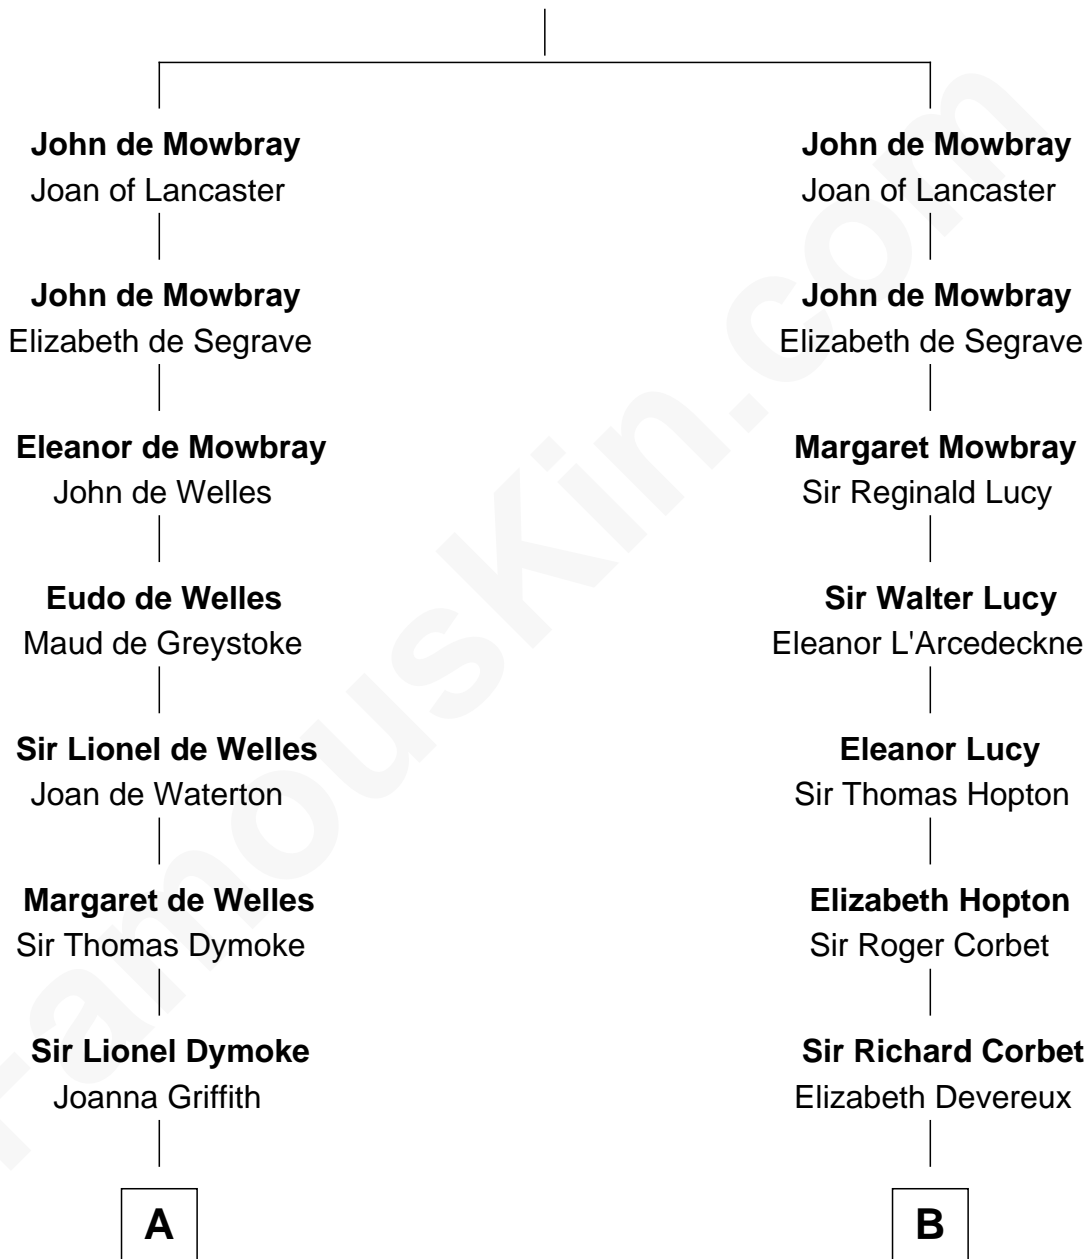

FamousKin.com Relationship Chart of

Paget Brewster

TV Actress

21st cousin of

Lizzie Borden

Accused Murderess

Sir John de Mowbray

Aline de Braiose

C

Edward Larned Ryerson

Mary Pringle Mitchell

Donald Mitchell Ryerson

Isabelle McGenniss

Joan Ryerson

George Washington Wales Brewster

Galen Brewster