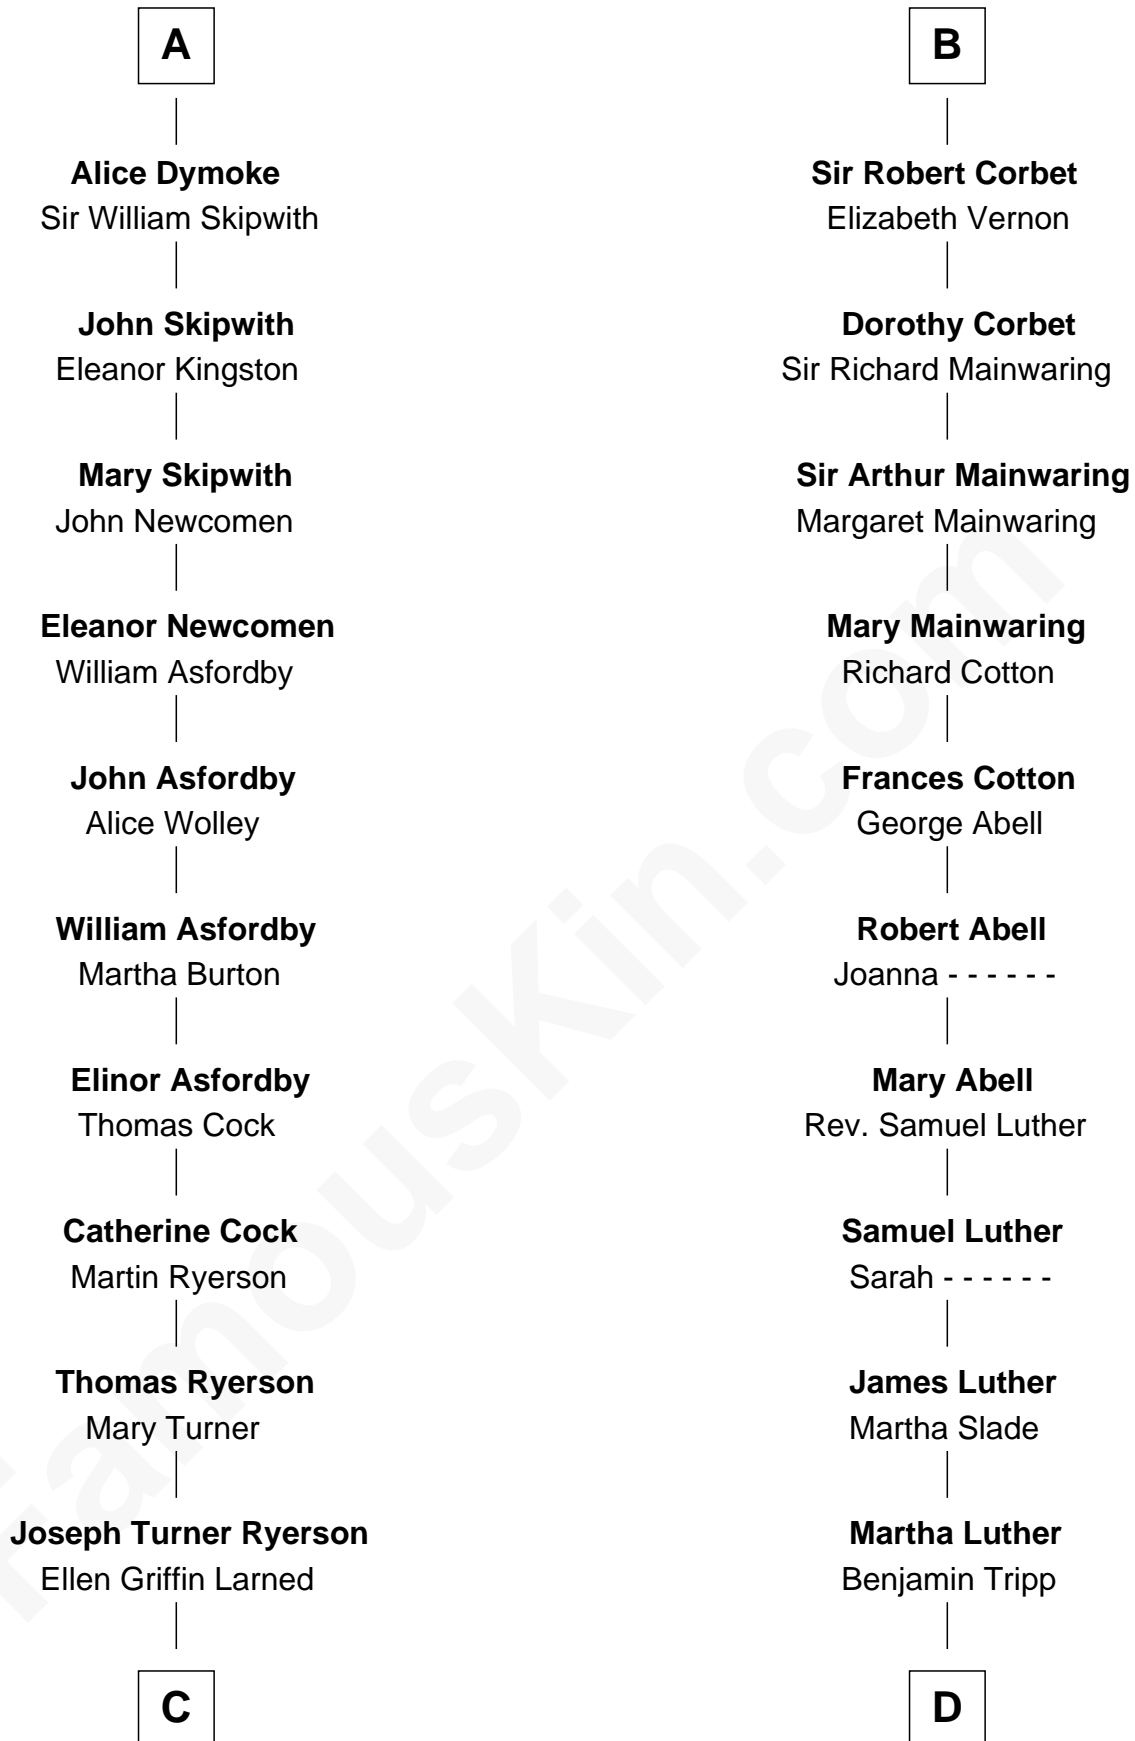

FamousKin.com Relationship Chart of

Paget Brewster

TV Actress

21st cousin of

Lizzie Borden

Accused Murderess

Sir John de Mowbray

Aline de Braiose

C

Edward Larned Ryerson

Mary Pringle Mitchell

Donald Mitchell Ryerson

Isabelle McGenniss

Joan Ryerson

George Washington Wales Brewster

Galen Brewster