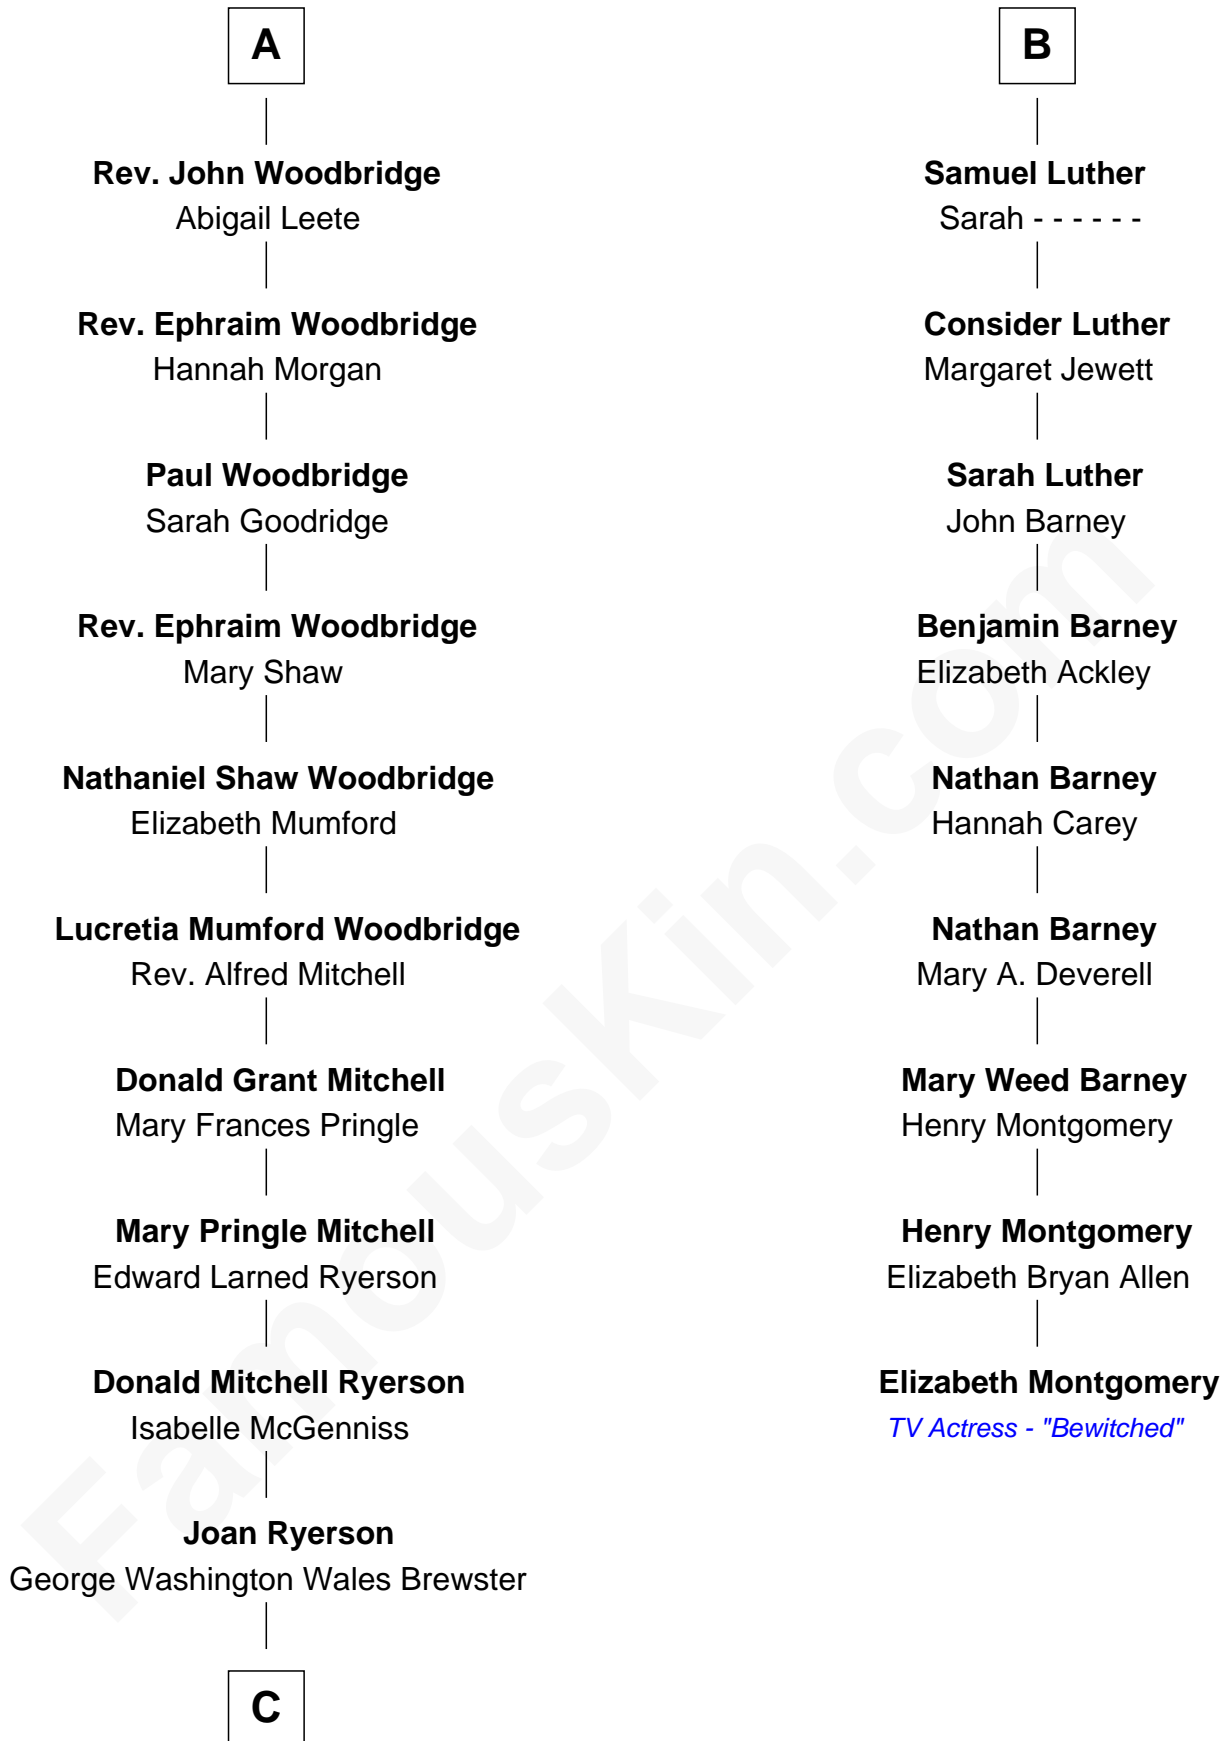

FamousKin.com
Relationship Chart of
Paget Brewster
TV Actress

15th cousin 3 times removed of

Elizabeth Montgomery
TV Actress - "Bewitched"

C

—
Galen Brewster
Hathaway Tew

—
Paget Brewster
TV Actress

FamousKin.com