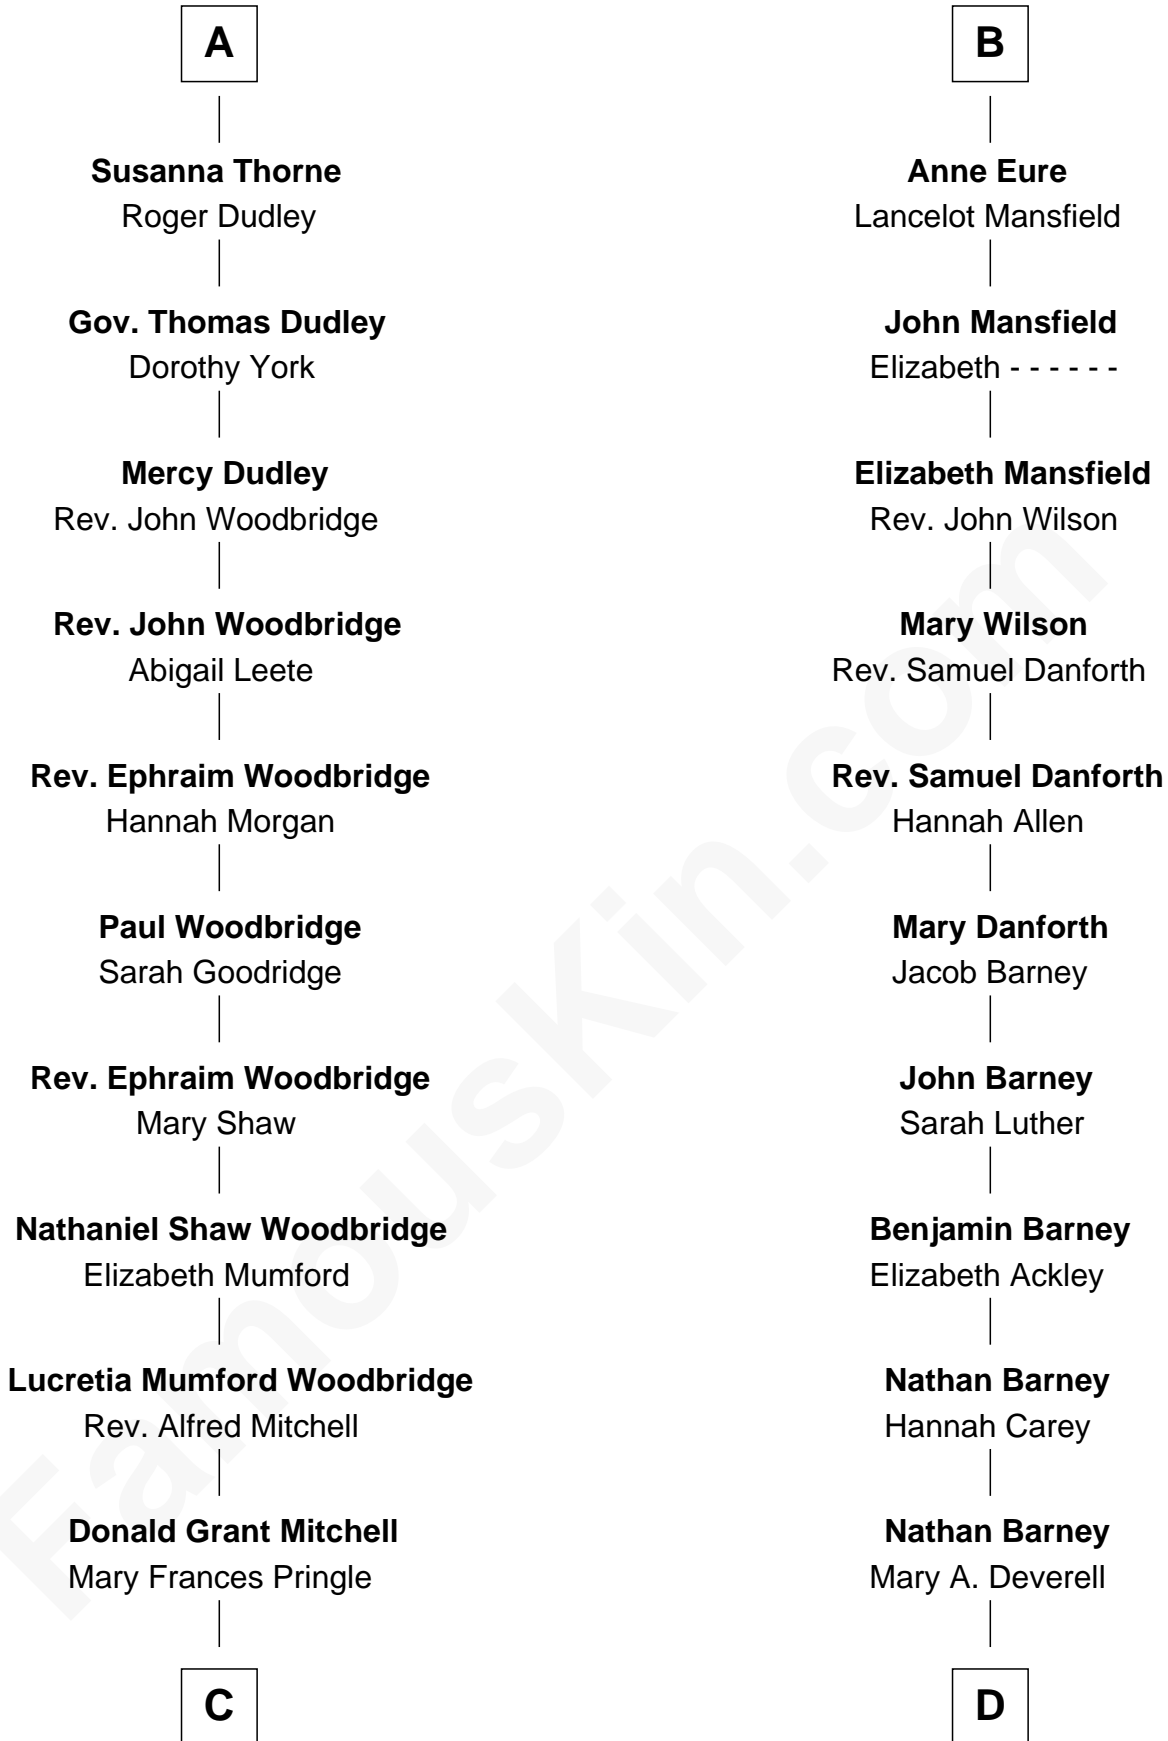

FamousKin.com Relationship Chart of

Paget Brewster

TV Actress

19th cousin 2 times removed of

Elizabeth Montgomery

TV Actress - "Bewitched"

Sir John Grey

Avice Marmion

C

Mary Pringle Mitchell
Edward Larned Ryerson

Donald Mitchell Ryerson
Isabelle McGenniss

Joan Ryerson
George Washington Wales Brewster

Galen Brewster
Hathaway Tew

Paget Brewster
TV Actress

D

Mary Weed Barney
Henry Montgomery

Henry Montgomery
Elizabeth Bryan Allen

Elizabeth Montgomery
TV Actress - "Bewitched"