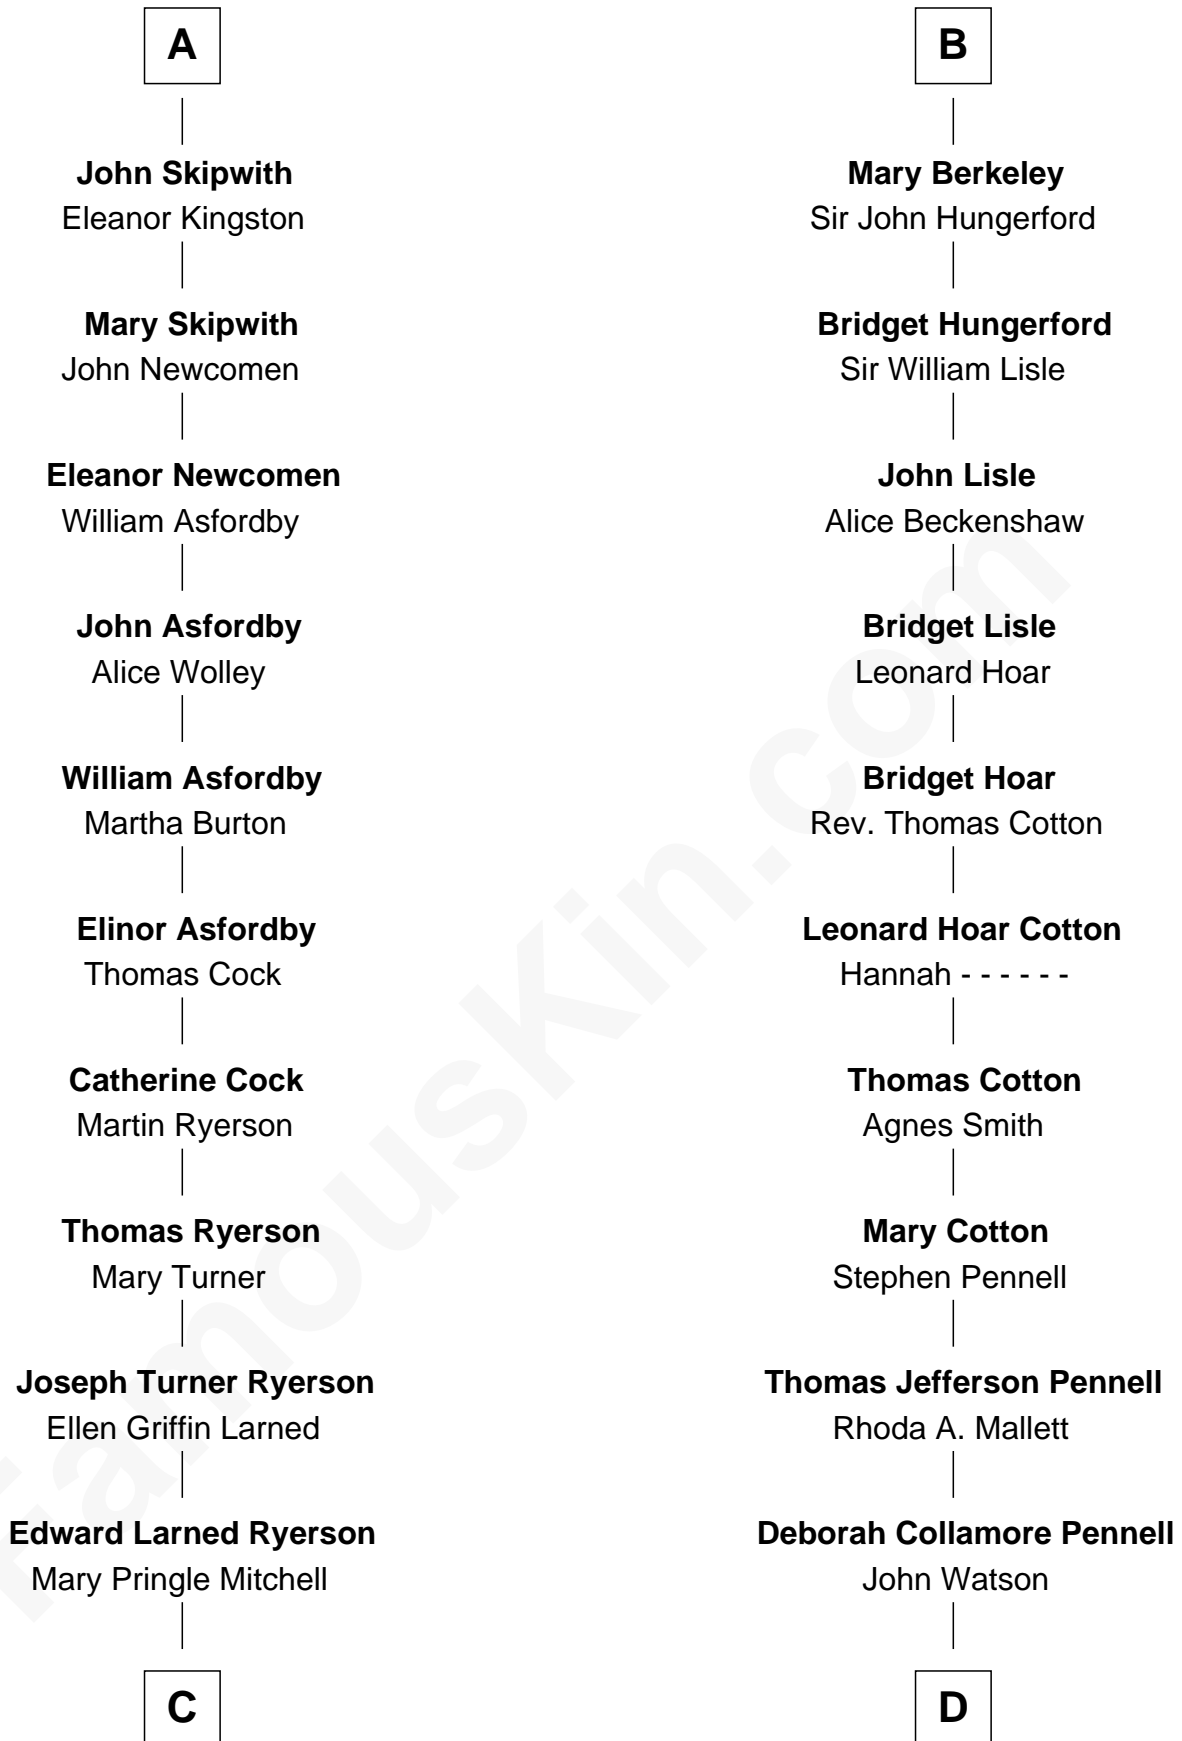

FamousKin.com Relationship Chart of

Paget Brewster
TV Actress

20th cousin of

Warren Buffett

Chairman & CEO, Berkshire Hathaway

C

Donald Mitchell Ryerson

Isabelle McGenniss

Joan Ryerson

George Washington Wales Brewster

Galen Brewster

Hathaway Tew

Paget Brewster

TV Actress

D

Susan Ann Watson