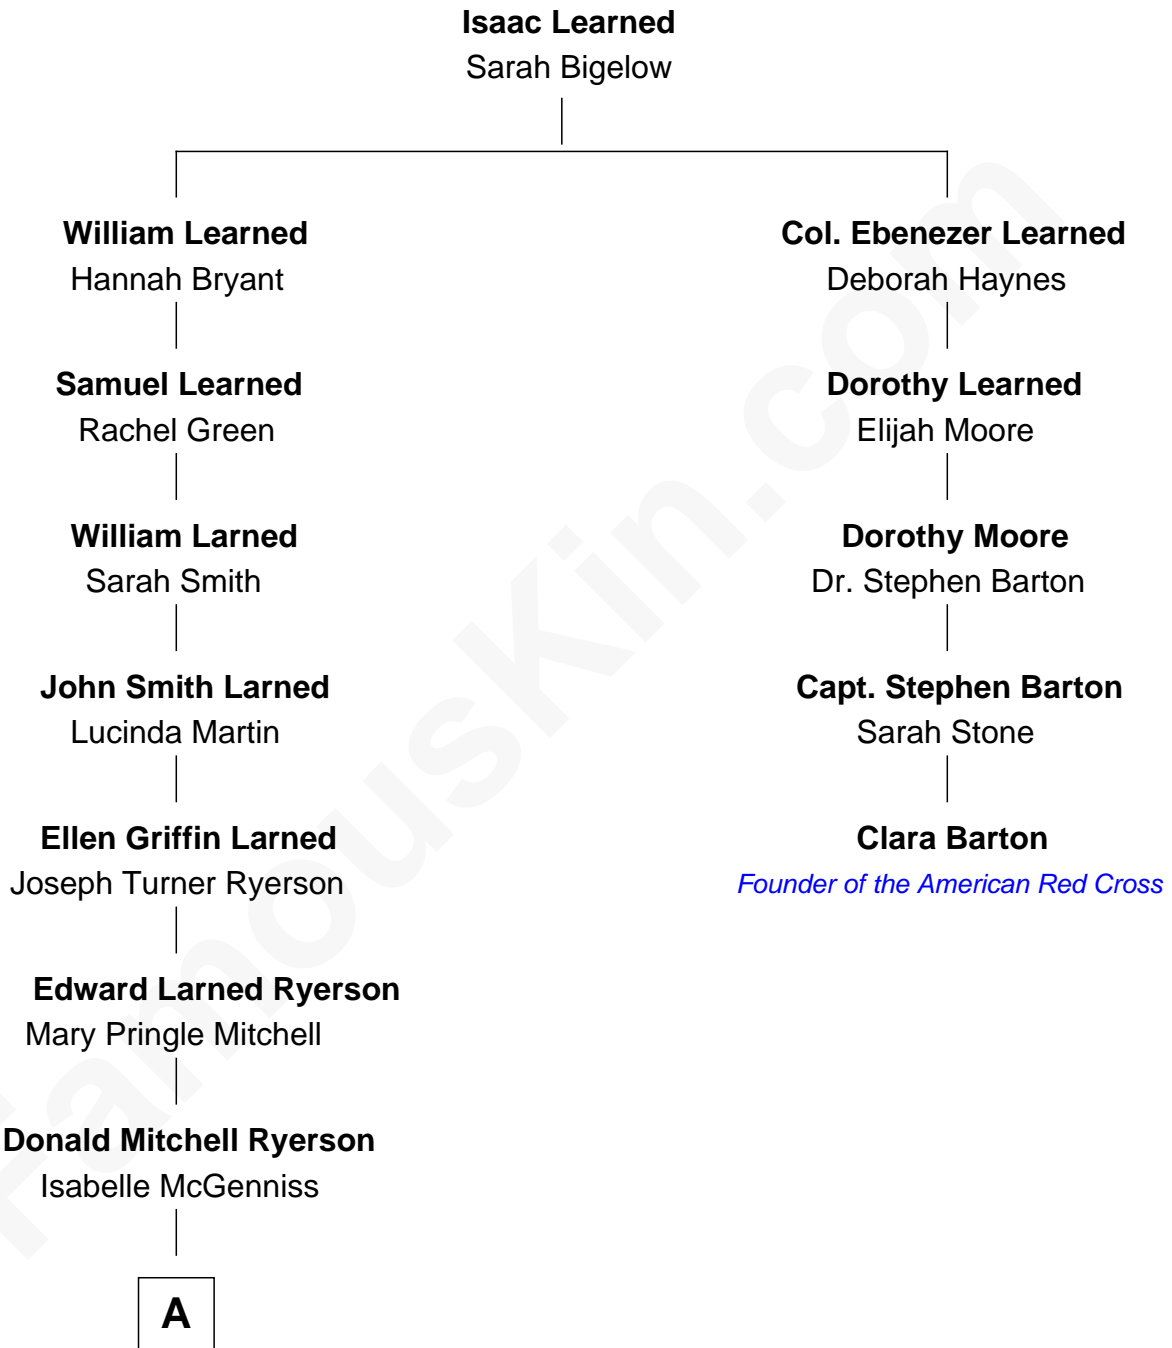

FamousKin.com Relationship Chart of

Paget Brewster

TV Actress

4th cousin 5 times removed of

Clara Barton

Founder of the American Red Cross

A

—
Joan Ryerson

George Washington Wales Brewster

—
Galen Brewster

Hathaway Tew

—
Paget Brewster

TV Actress

FamousKin.com