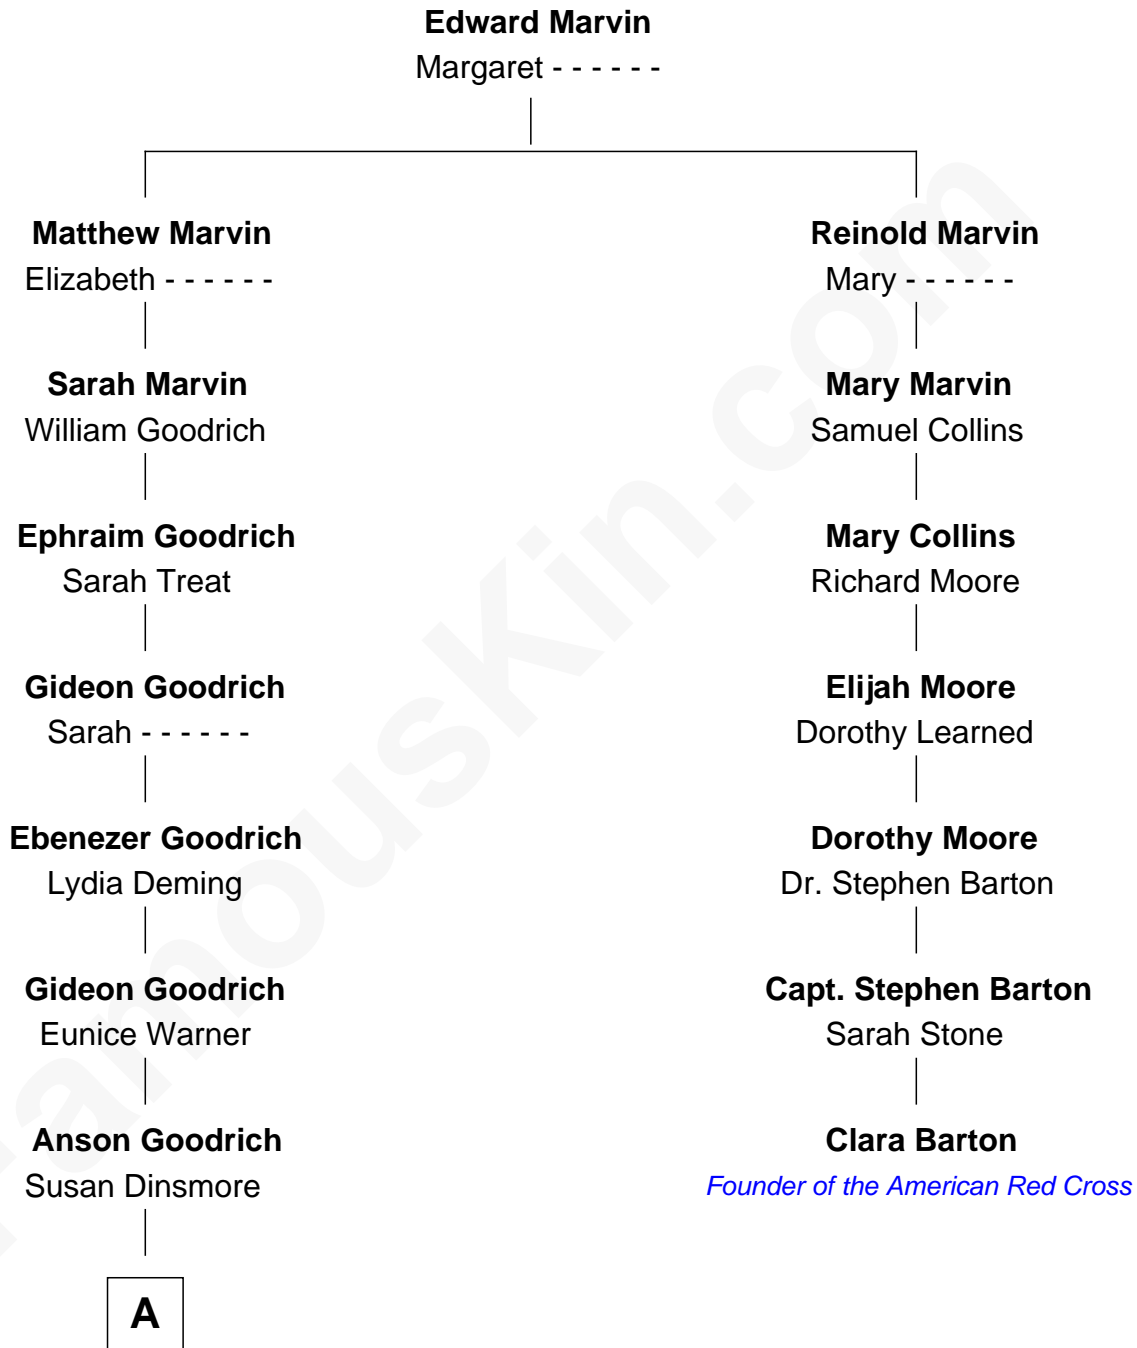

# FamousKin.com Relationship Chart of

**Paget Brewster**

*TV Actress*

6th cousin 5 times removed of

**Clara Barton**

*Founder of the American Red Cross*

**A**

—  
**Susan D. Goodrich**

Harvey William Tew

—  
**James Dinsmore Tew**

Elinor Edith Bechtel

—  
**John Bechtel Tew**

Valerie Hathaway

—  
**Hathaway Tew**

Galen Brewster

—  
**Paget Brewster**

*TV Actress*