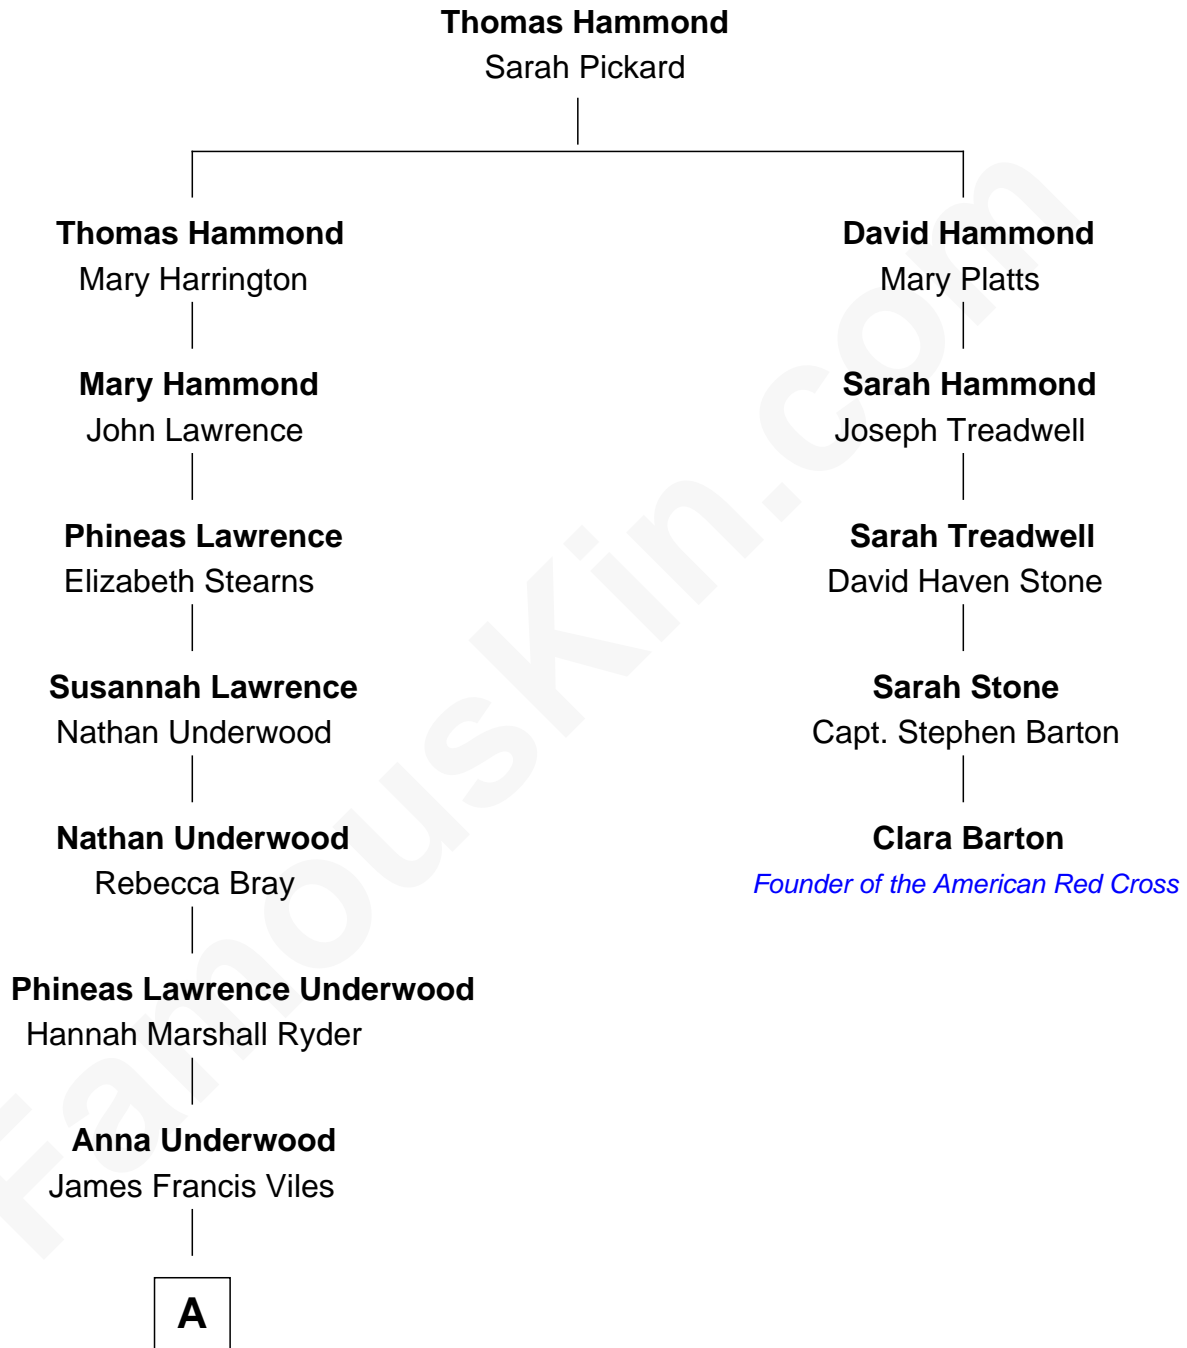

FamousKin.com Relationship Chart of

Paget Brewster

TV Actress

4th cousin 6 times removed of

Clara Barton

Founder of the American Red Cross

A

—
Helen Viles

Stewart Southworth Hathaway

—
Valerie Hathaway

John Bechtel Tew

—
Hathaway Tew

Galen Brewster

—
Paget Brewster

TV Actress

FamousKin.com