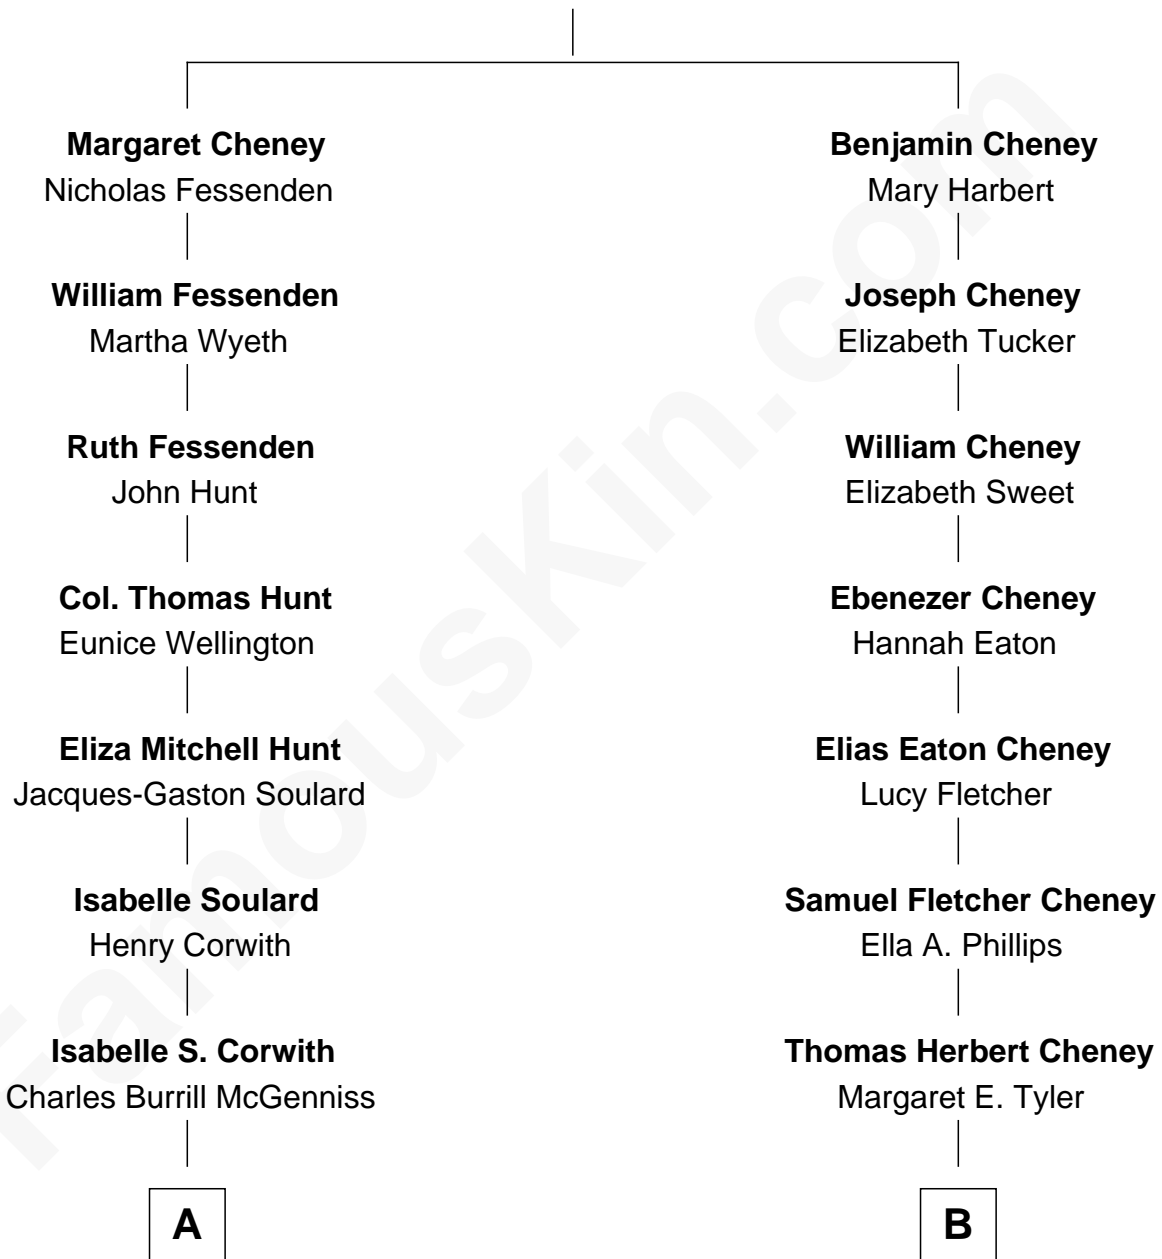

FamousKin.com Relationship Chart of

Paget Brewster

TV Actress

8th cousin 2 times removed of

Dick Cheney

46th U.S. Vice-President

Thomas Cheney

Jane Atkinson

A

Isabelle McGenniss
Donald Mitchell Ryerson

Joan Ryerson
George Washington Wales Brewster

Galen Brewster
Hathaway Tew

Paget Brewster
TV Actress

B

Richard Herbert Cheney
Marge Lorraine Dickey

Dick Cheney
46th U.S. Vice-President