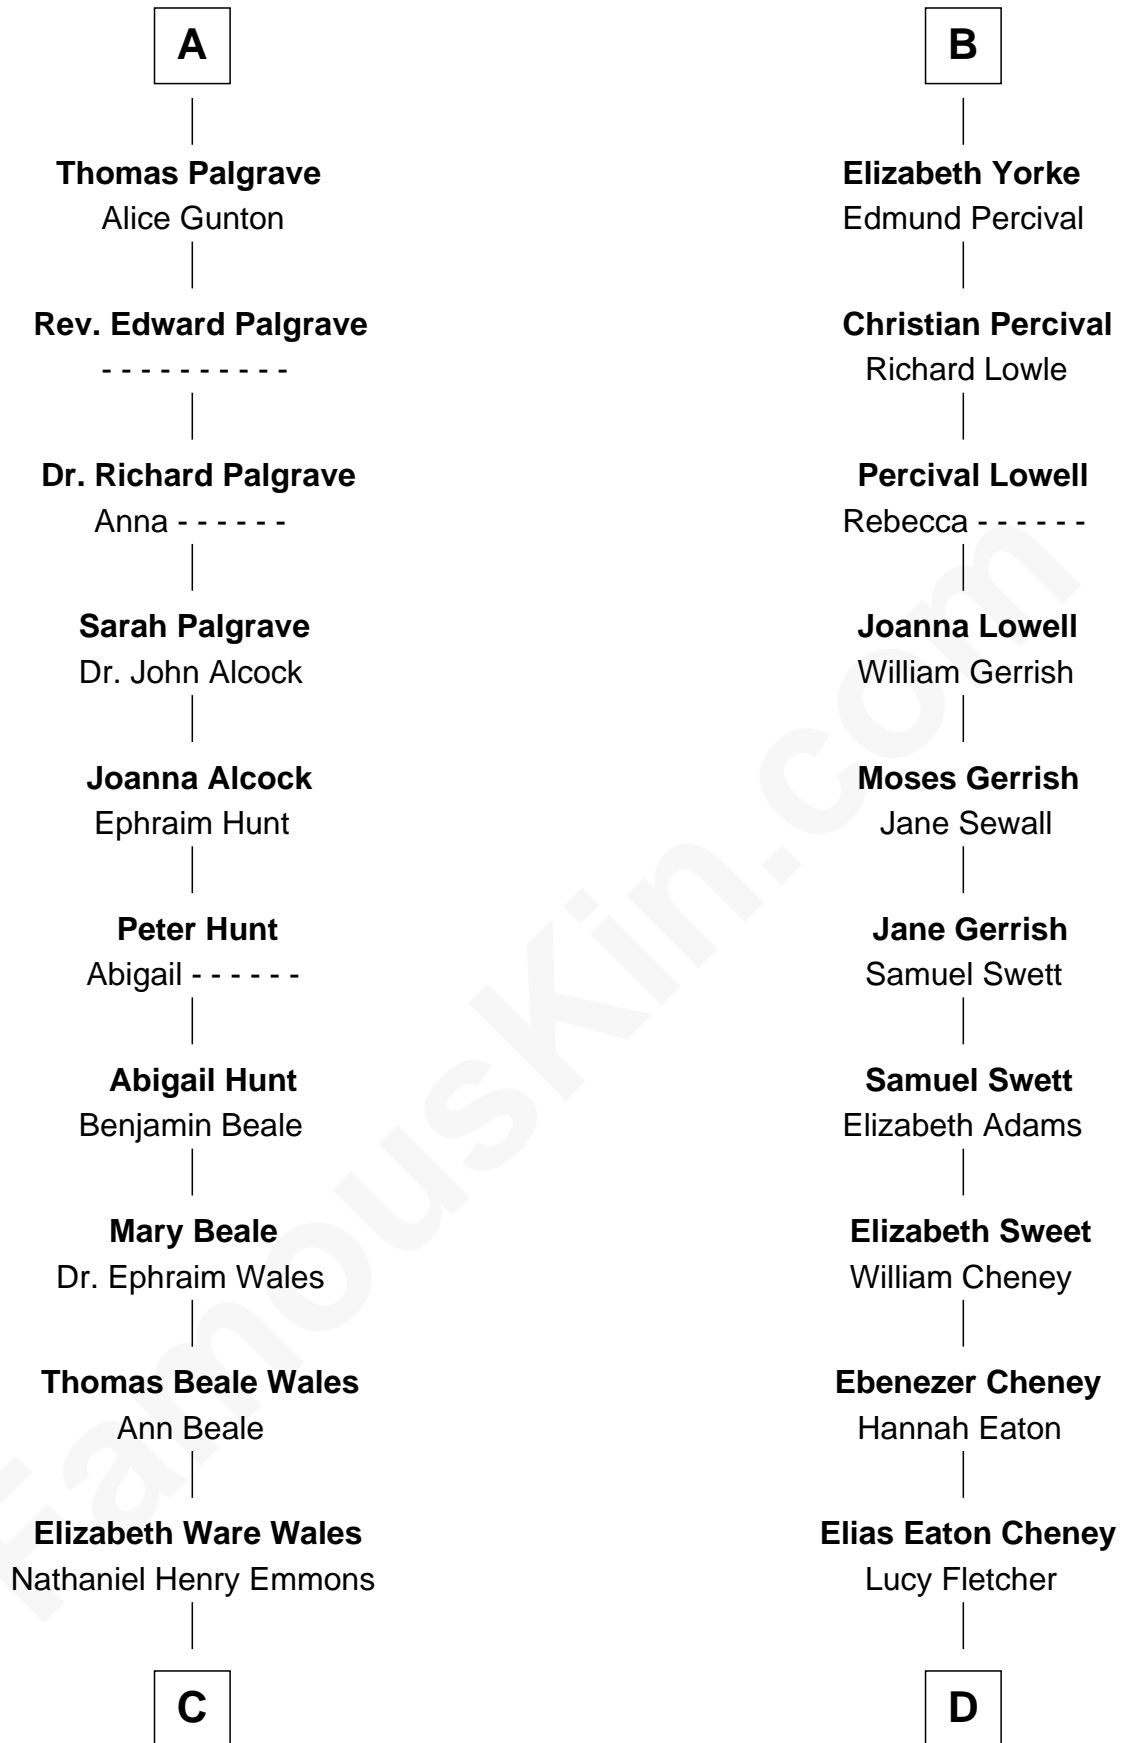

FamousKin.com Relationship Chart of

Paget Brewster

TV Actress

20th cousin 1 time removed of

Dick Cheney

46th U.S. Vice-President

Humphrey de Bohun

Elizabeth Plantagenet

Sir William de Bohun
Elizabeth de Badlesmere

Elizabeth de Bohun
Sir Richard Fitzalan

Elizabeth Fitzalan
Sir Robert Goushill

Elizabeth Goushill
Sir Robert Wingfield

Elizabeth Wingfield
Sir William Brandon

Eleanor Brandon
John Glemham

Sir Hugh Luttrell
Margaret Hill

Eleanor Luttrell
Roger Yorke

B

C

Ann Wales Emmons

Benjamin Brewster

Dr. George Washington Wales Brewster

Ellen Mackenzie Hodge

George Washington Wales Brewster

Joan Ryerson

Galen Brewster

Hathaway Tew

Paget Brewster

TV Actress

D

Samuel Fletcher Cheney