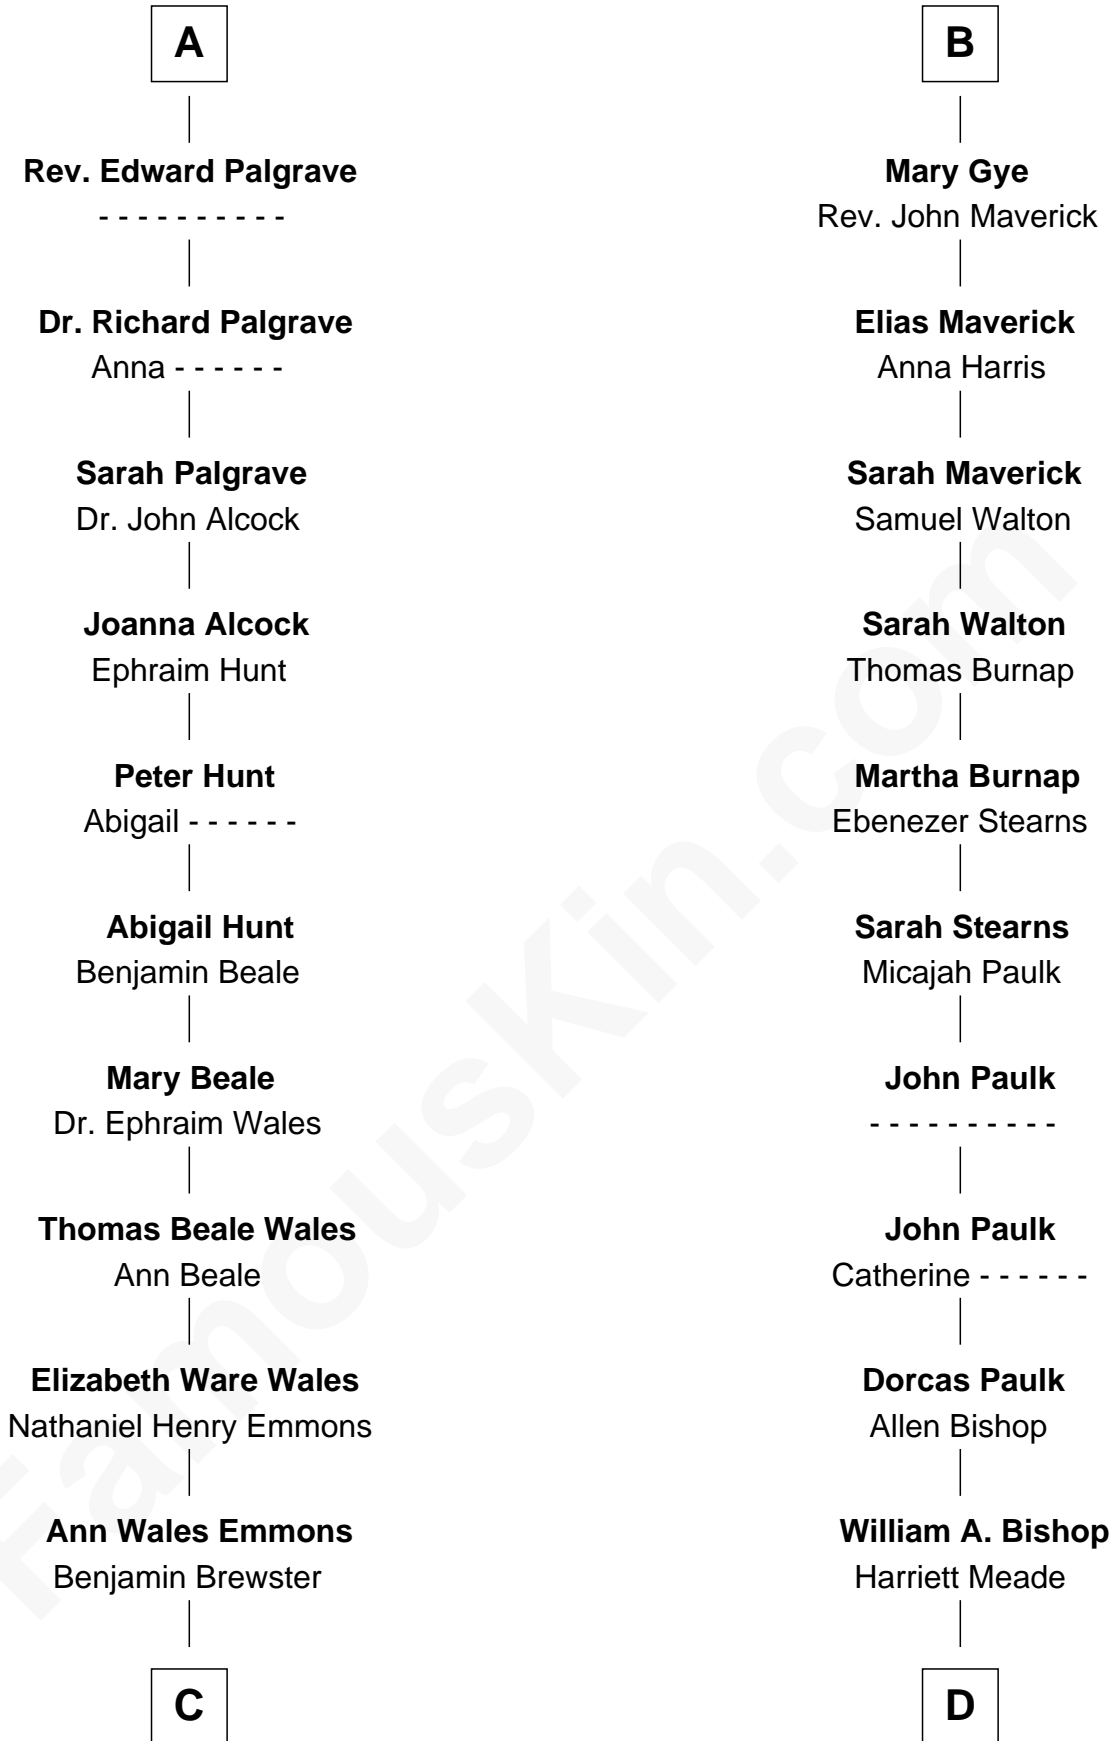

# FamousKin.com Relationship Chart of

**Paget Brewster**  
TV Actress

20th cousin of

**Michael Strahan**  
NFL Player and TV Personality

**Richard Fitzalan**  
Eleanor Plantagenet

**C**

**Dr. George Washington Wales Brewster**

Ellen Mackenzie Hodge

**George Washington Wales Brewster**

Joan Ryerson

**Galen Brewster**

Hathaway Tew

**Paget Brewster**

*TV Actress*

**D**

**Creola Mead**

Jado D. Traylor

**James Curtis Traylor**

Caroline McCarter

**Louise Traylor**

Gene Willie Strahan

**Michael Strahan**

*NFL Player and TV Personality*